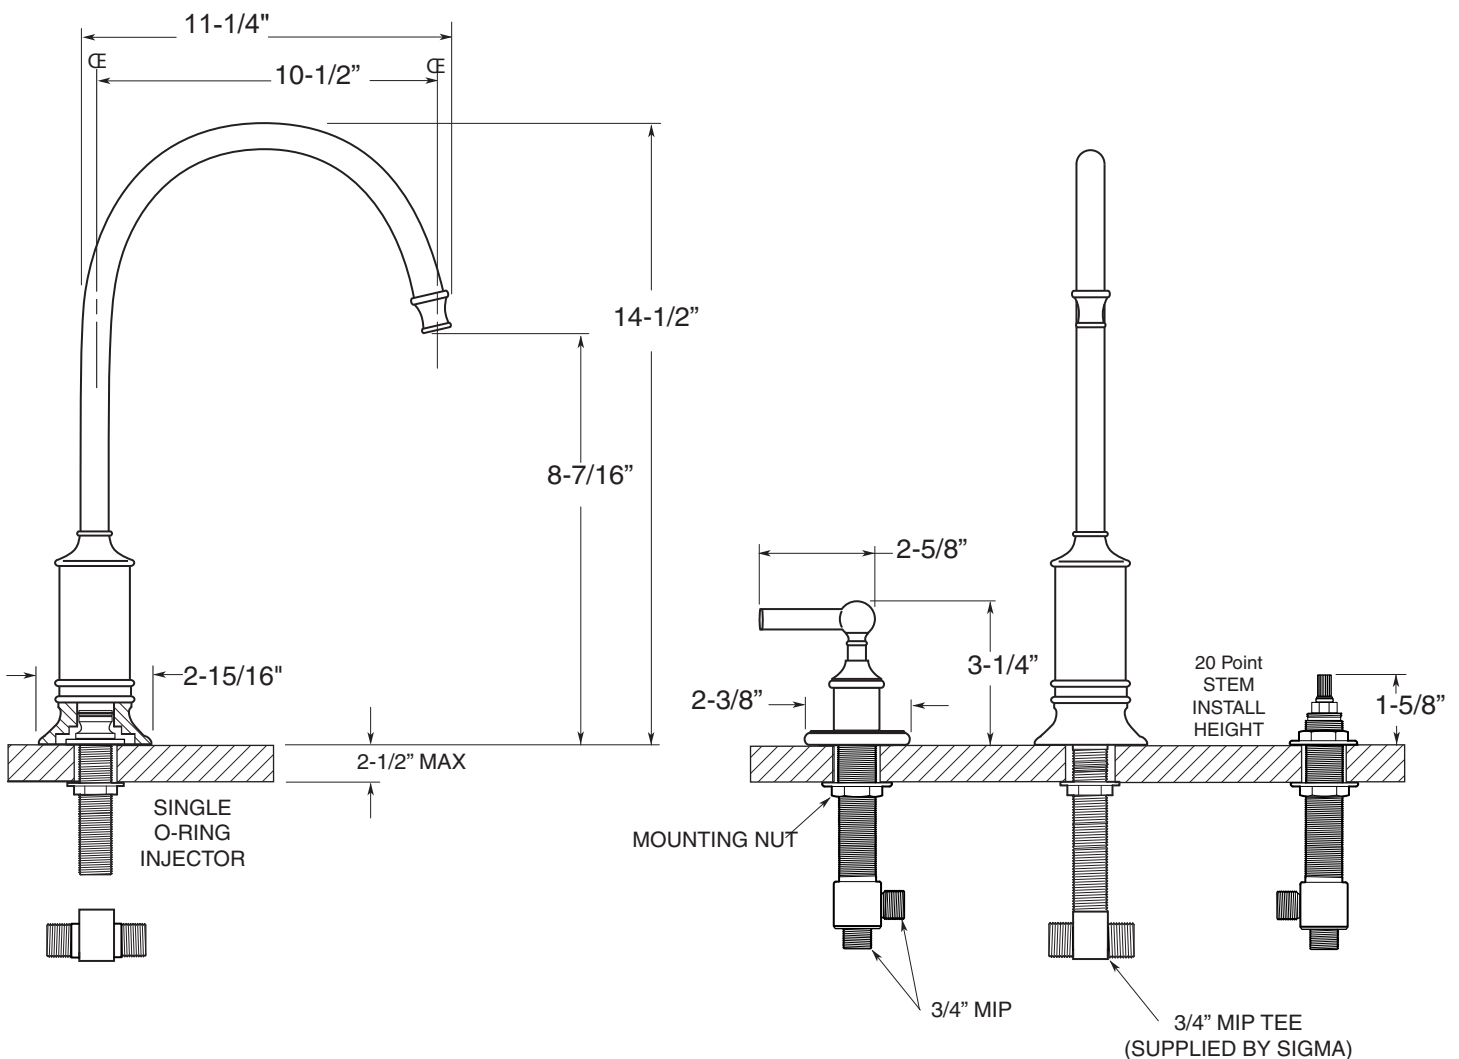

### FEATURES:

- All brass construction.
- 3/4" valve bodies with 1/4-turn ceramic disc cartridge
- 18.30.011 - HOT cartridge | 18.30.010 COLD cartridge
- Available in all finishes. Warranty varies according to finish selection.

Roman Tub Set  
7.5815877  
(7.5815877T - Trim Only)

NOTE: Spout and valves install through 1-1/4" diameter holes.  
Plumber to provide 3/4" supply lines to valves

Note: Measurements are subject to change or cancellation. No responsibility is assumed for use of superseded or voided pages.