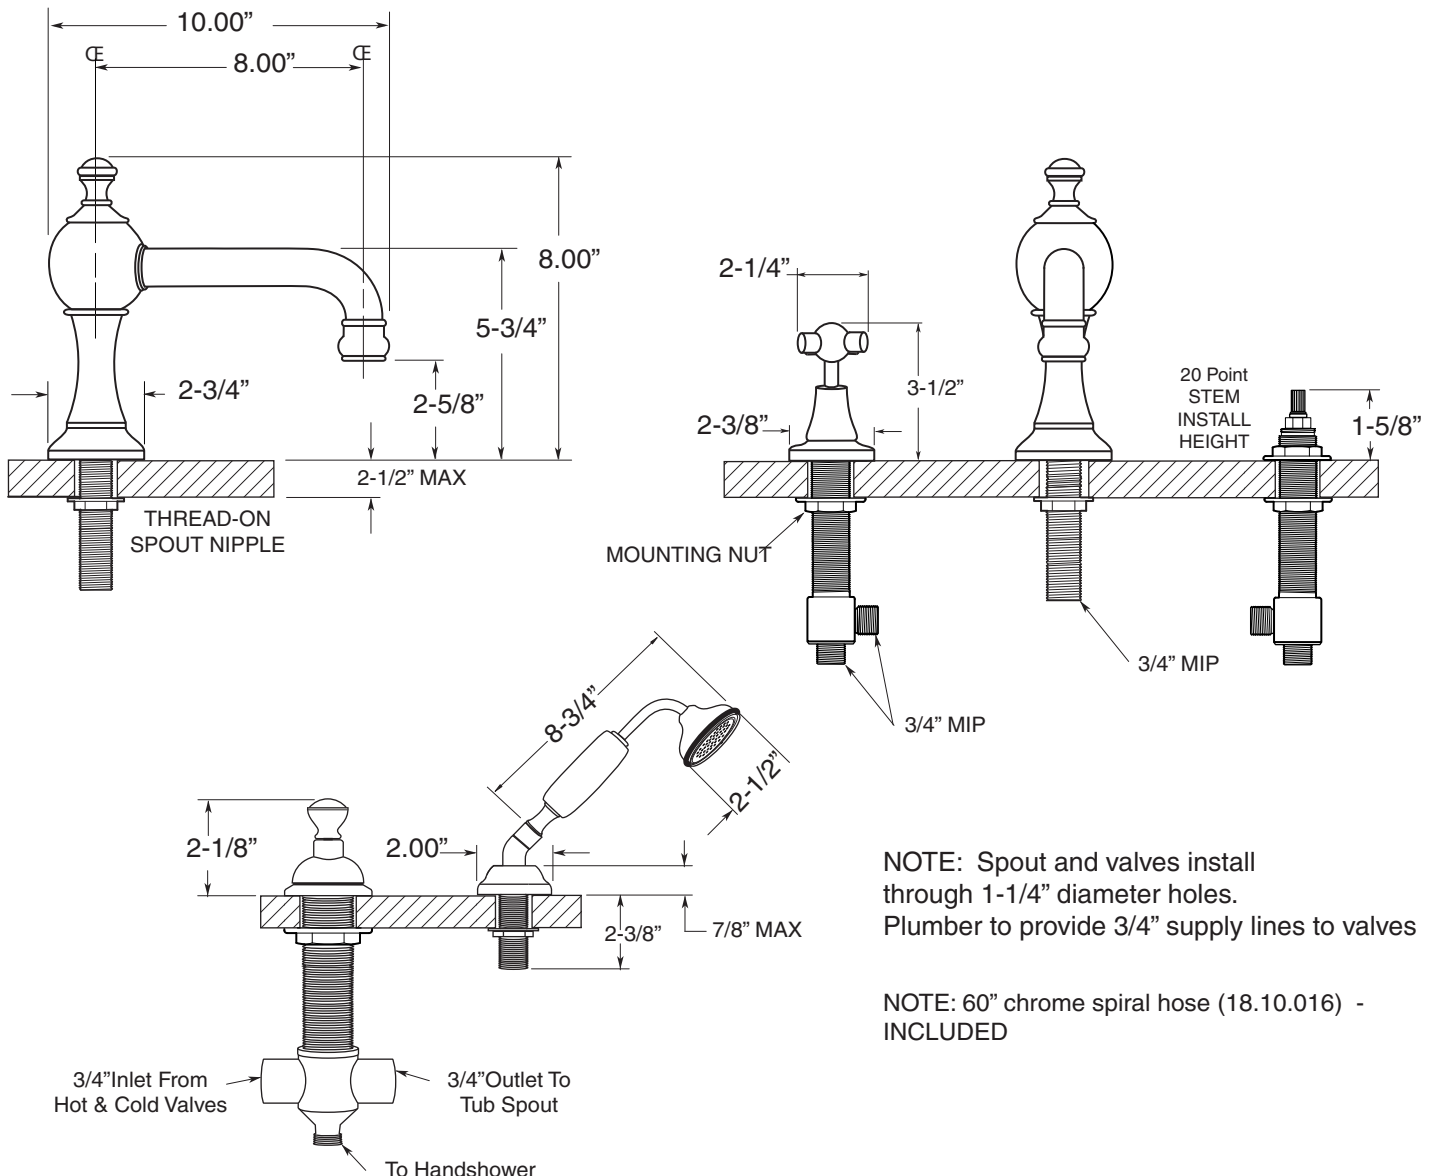

## Specifications

### St. Julien

Roman Tub with Deckmount  
Handshower and Transfer Valve  
7.5446393  
(7.5446393T - Trim Only)

#### FEATURES:

- All brass construction.
- 18.30.011 HOT cartridge | 18.30.010 COLD cartridge
- 3/4" valve bodies with 1/4-turn ceramic disc cartridge.
- Available in all finishes. Warranty varies according to finish selection.

NOTE: Spout and valves install through 1-1/4" diameter holes. Plumber to provide 3/4" supply lines to valves

NOTE: 60" chrome spiral hose (18.10.016) - INCLUDED

Note: Measurements are subject to change or cancellation. No responsibility is assumed for use of superseded or voided pages.