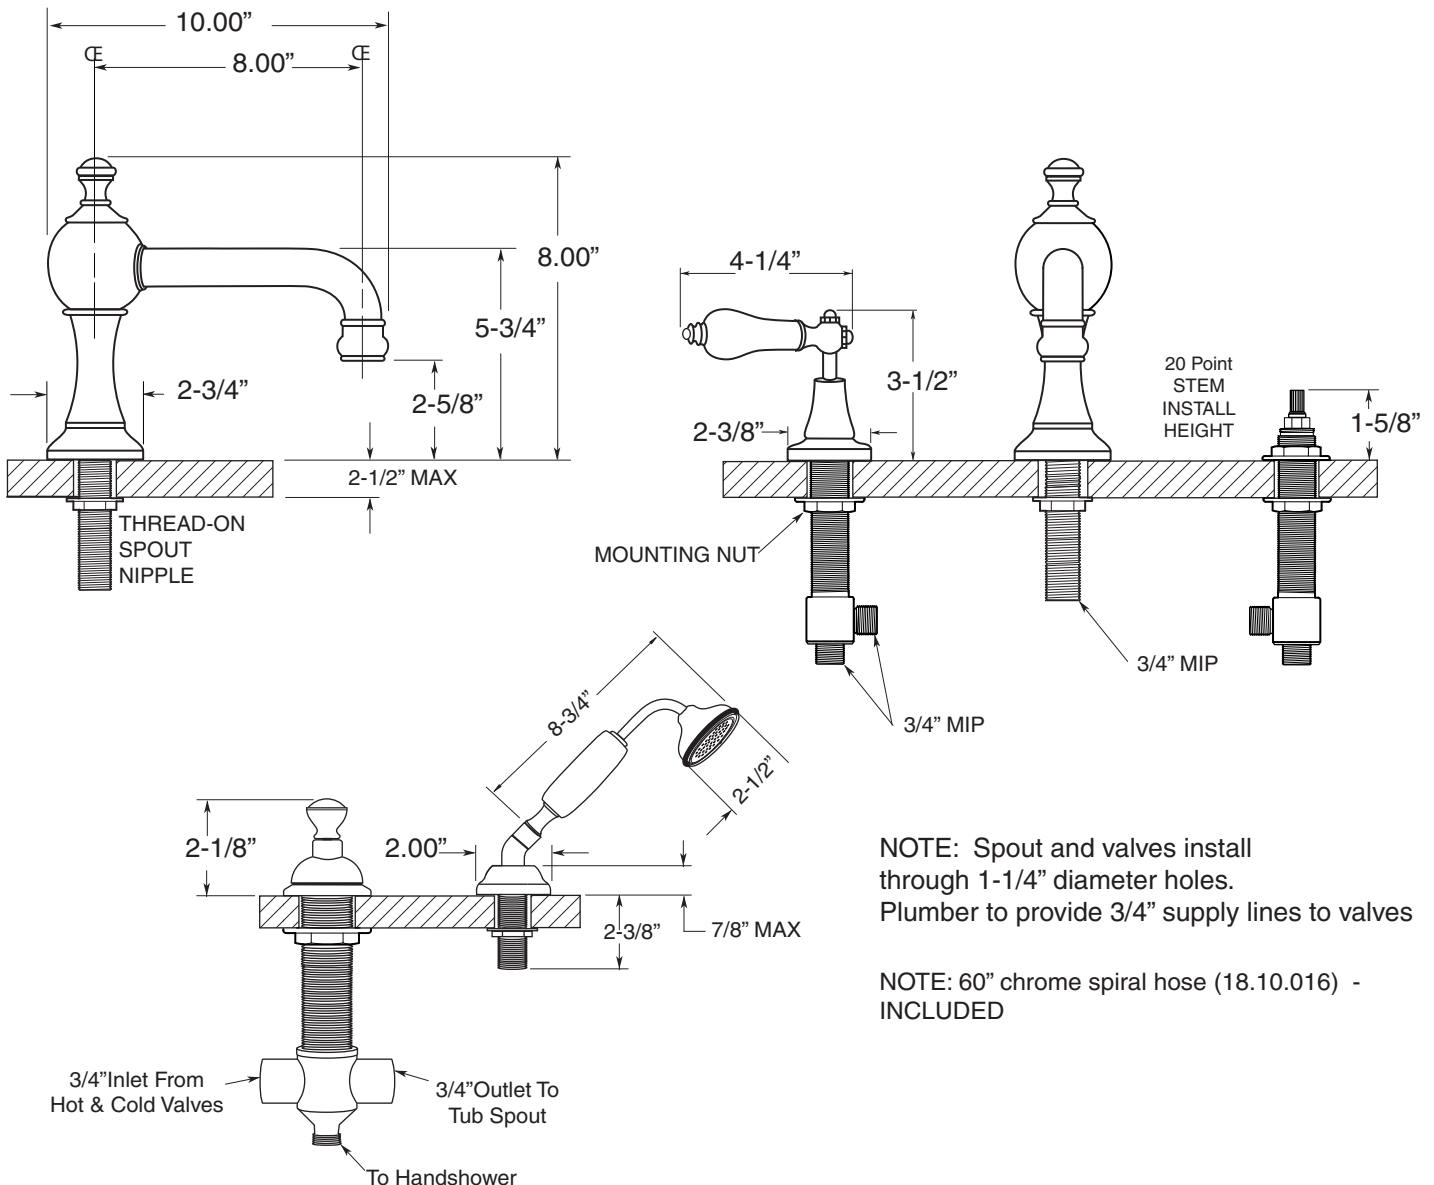

TechData

Specifications

St. Julien

FEATURES:

- All brass construction.
- 3/4" valve bodies with 1/4-turn ceramic disc cartridge.
- 18.30.011 - HOT cartridge | 18.30.010 COLD cartridge
- Available in all finishes. Warranty varies according to finish selection.

Roman Tub with Deckmount
Handshower and Transfer Valve
7.5446593
(7.5446593T - Trim Only)

NOTE: Spout and valves install through 1-1/4" diameter holes. Plumber to provide 3/4" supply lines to valves

NOTE: 60" chrome spiral hose (18.10.016) - INCLUDED

Note: Measurements are subject to change or cancellation. No responsibility is assumed for use of superseded or voided pages.