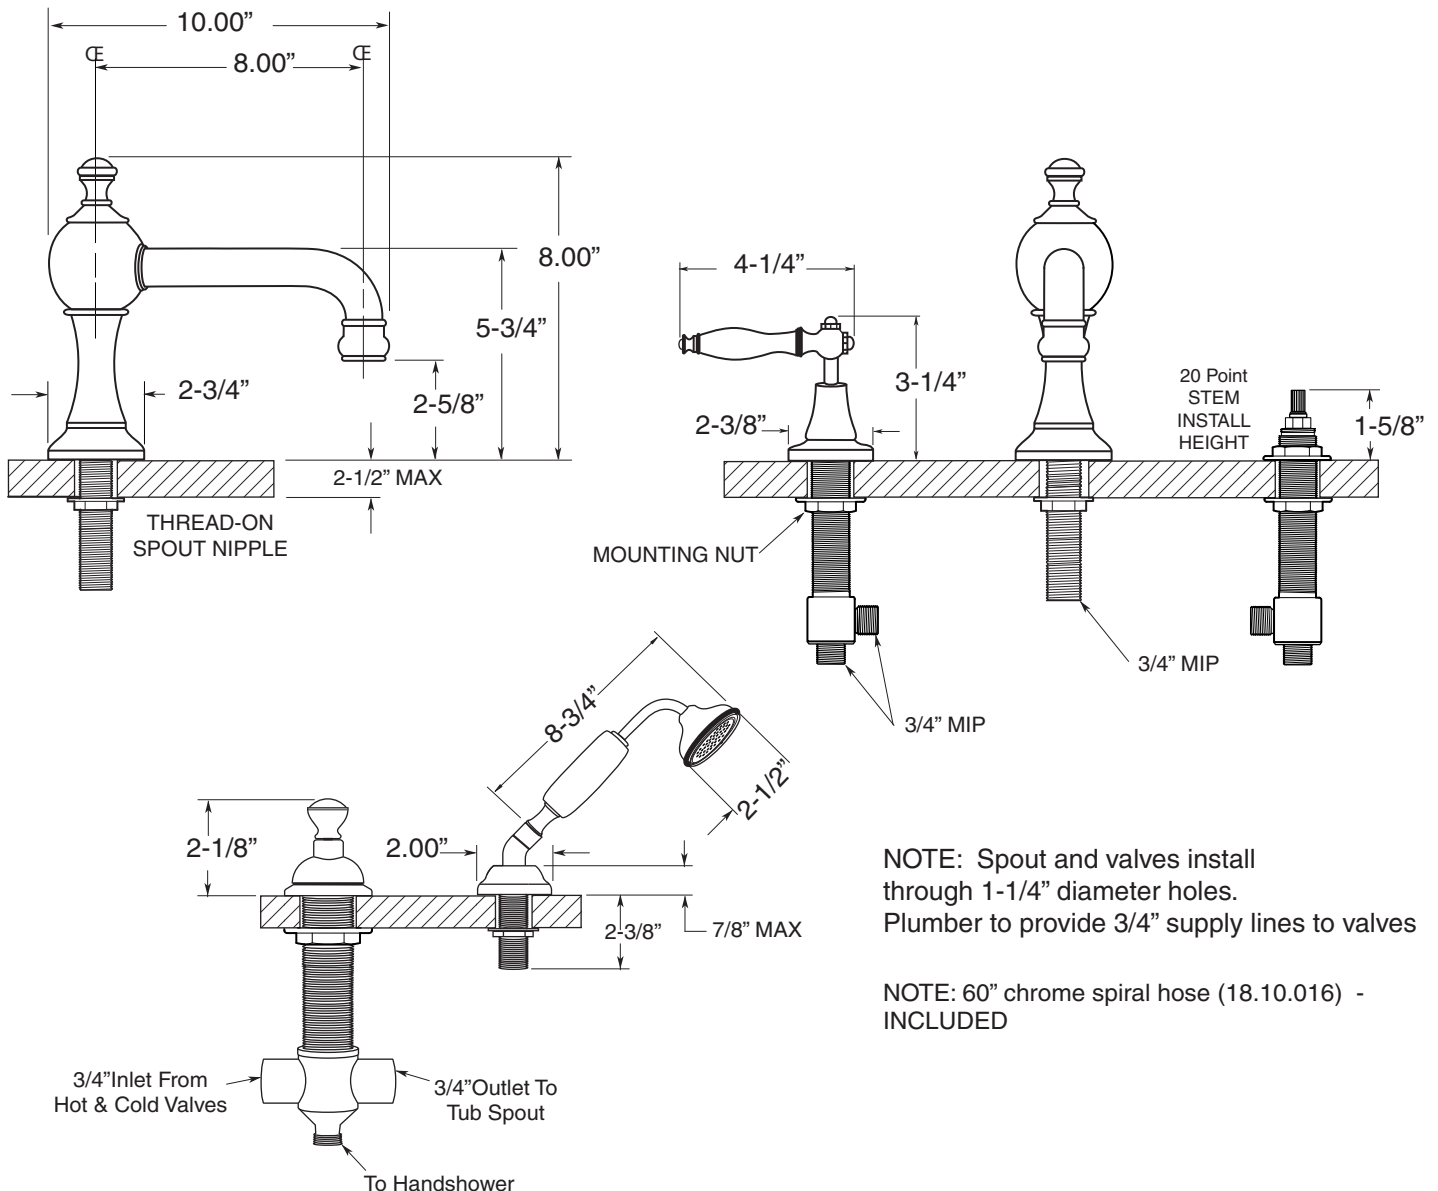

FEATURES:

- All brass construction.
- 3/4" valve bodies with 1/4-turn ceramic disc cartridge.
- 18.30.011 HOT cartridge | 18.30.010 COLD cartridge
- Available in all finishes. Warranty varies according to finish selection.

St. Julien

Roman Tub with Deckmount
Handshower and Transfer
Valve 7.5446693
(7.5446693T - Trim Only)

NOTE: Spout and valves install through 1-1/4" diameter holes. Plumber to provide 3/4" supply lines to valves

NOTE: 60" chrome spiral hose (18.10.016) - INCLUDED

Note: Measurements are subject to change or cancellation. No responsibility is assumed for use of superseded or voided pages.