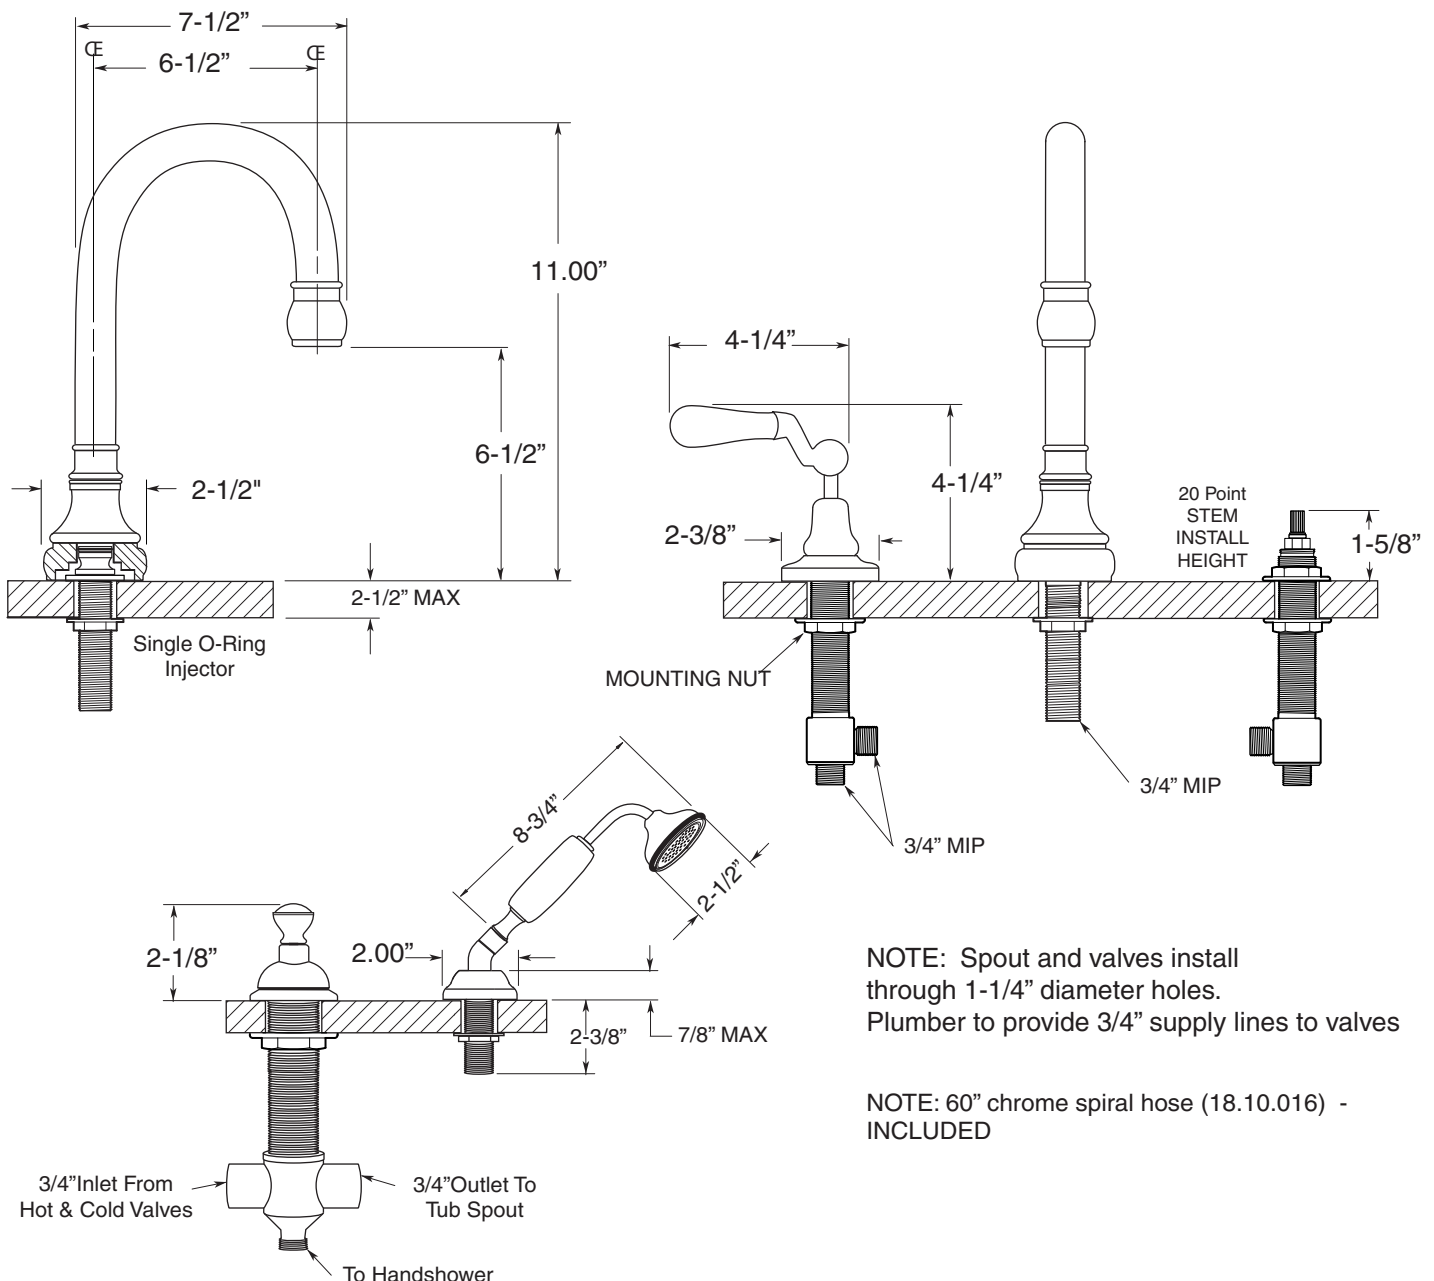

## Specifications

# Rutherford

Roman Tub with Deckmount  
Handshower and Transfer Valve  
7.5548293  
(7.5548293T - Trim Only)

### FEATURES:

- All brass construction.
- 3/4" valve bodies with 1/4-turn ceramic disc cartridge.
- Optional 3/4" wall spout available: P/N: 78.17.002
- Optional 3/4" arched tub spout available: P/N 78.17.001
- Available in all finishes. Warranty varies according to finish selection.
- Certified to meet and exceed the following codes and standards:  
ASME A112.18.1-2005/CSAB 125.1-2005

NOTE: Spout and valves install through 1-1/4" diameter holes.  
Plumber to provide 3/4" supply lines to valves

NOTE: 60" chrome spiral hose (18.10.016) - INCLUDED

Note: Measurements are subject to change or cancellation. No responsibility is assumed for use of superseded or voided pages.