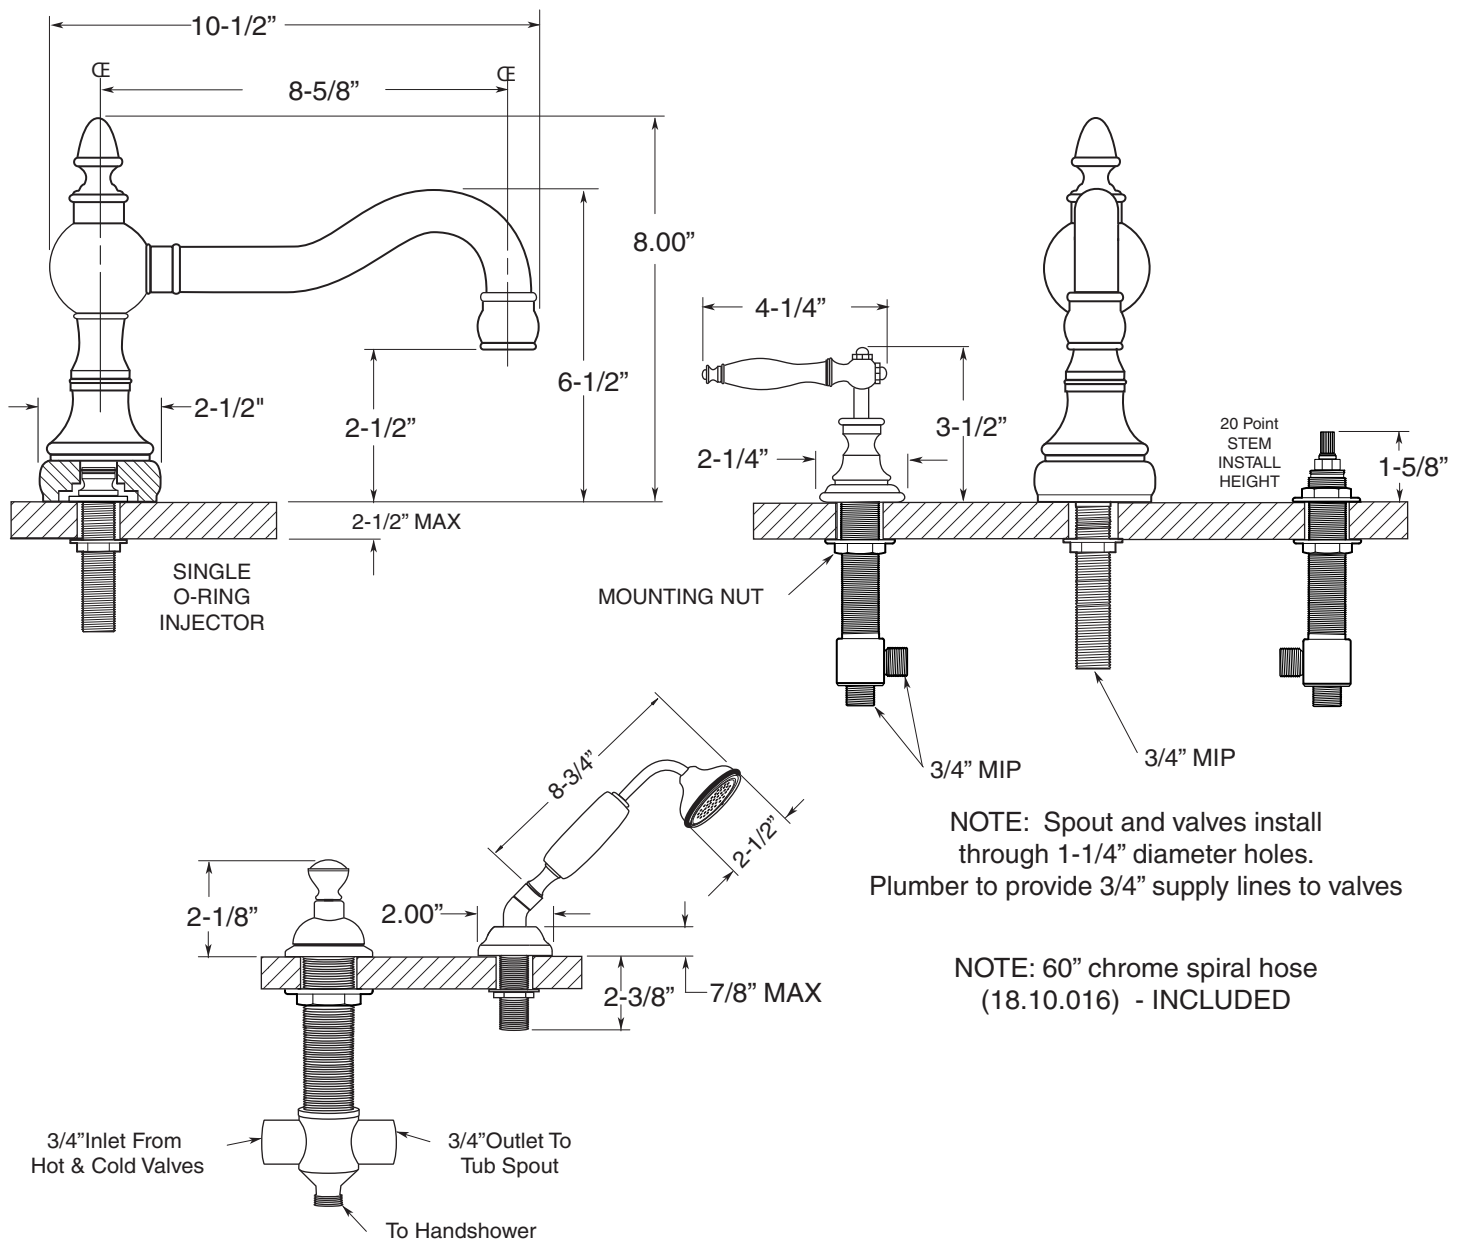

FEATURES:

- All brass construction.
- 3/4" valve bodies with 1/4-turn ceramic disc cartridge.
- Optional 3/4" wall spout available: P/N: 78.17.003
- Optional 3/4" arched tub spout available: P/N 78.17.001
- Available in all finishes. Warranty varies according to finish selection.
- Certified to meet and exceed the following codes and standards:  
ASME A112.18.1-2005/CSAB 125.1-2005

Roman Tub with Deckmount  
Handshower and Transfer Valve

7.5602693  
(7.5602693T - Trim Only)

NOTE: Spout and valves install through 1-1/4" diameter holes.  
Plumber to provide 3/4" supply lines to valves

NOTE: 60" chrome spiral hose (18.10.016) - INCLUDED

Note: Measurements are subject to change or cancellation. No responsibility is assumed for use of superseded or voided pages.