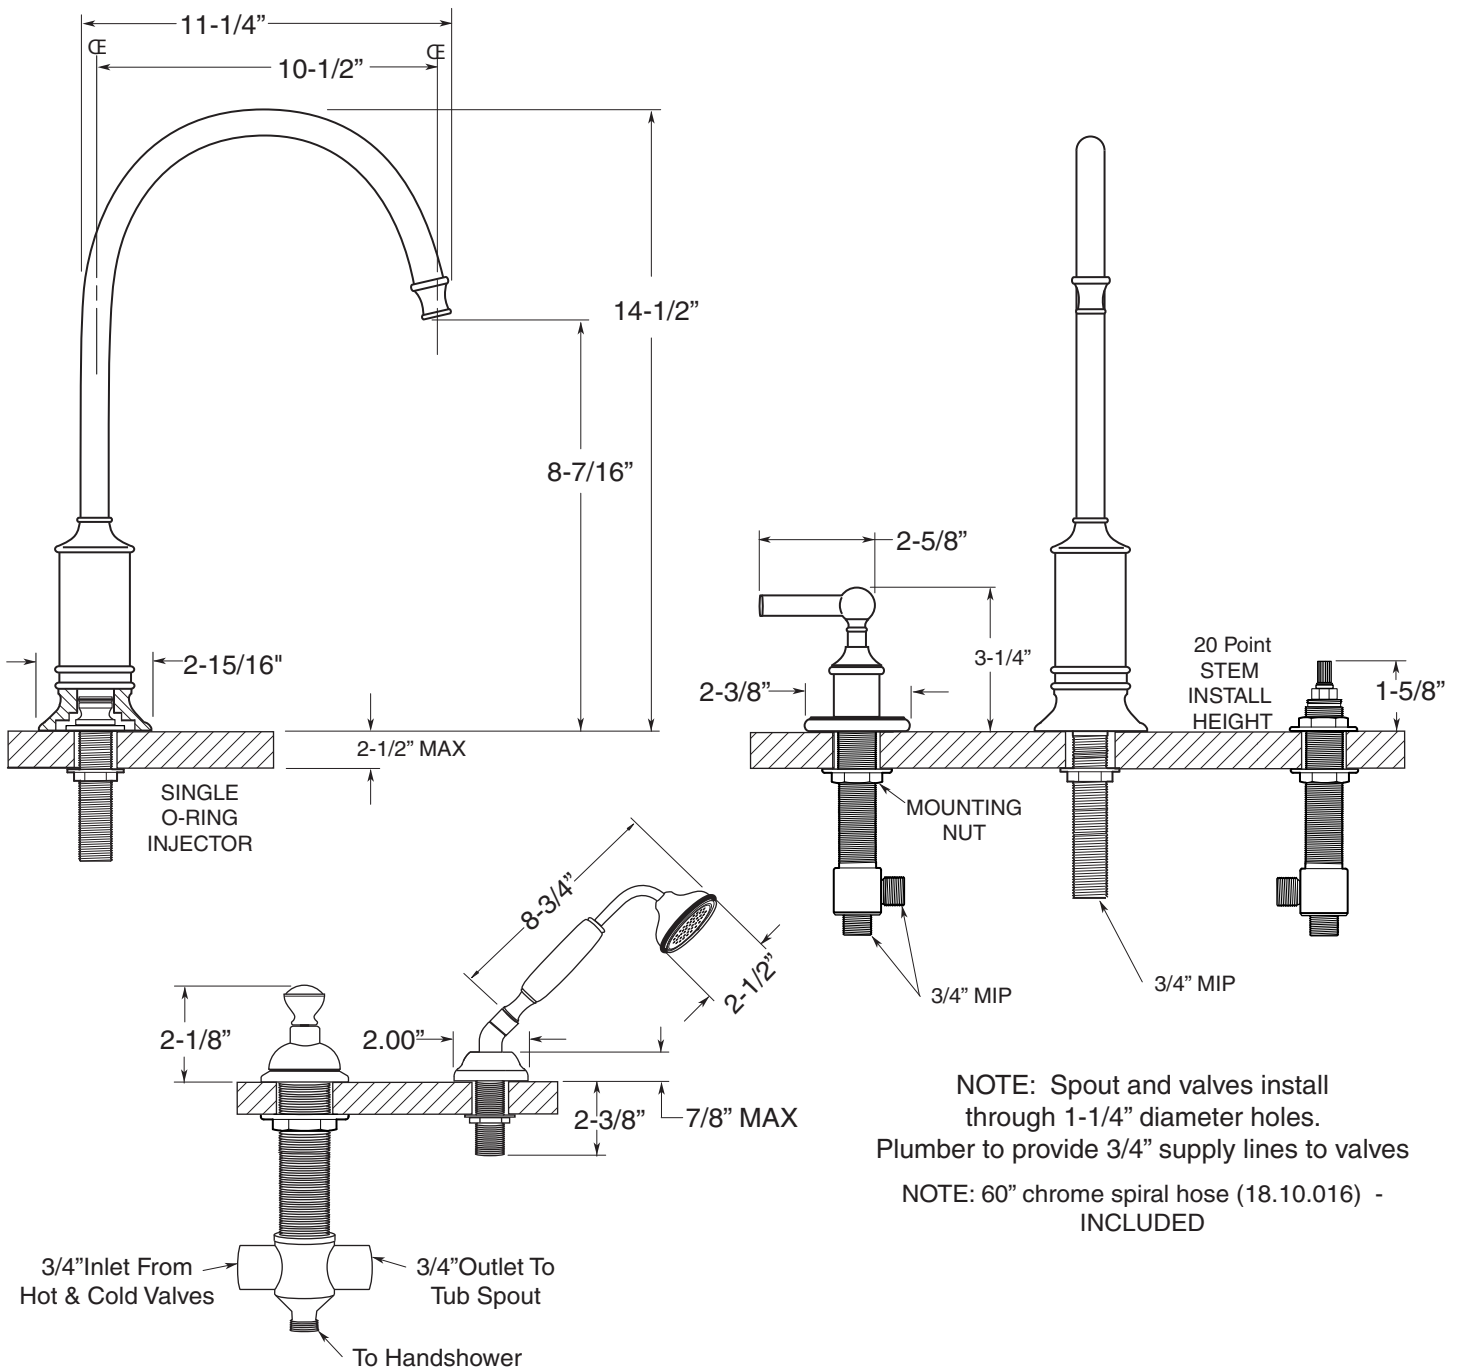

Margaux

Roman Tub with Deckmount  
Handshower and Transfer Valve  
7.5815893  
7.5815893T - Trim Only)

FEATURES:

- All brass construction.
- 3/4" valve bodies with 1/4-turn ceramic disc cartridge
- Optional 3/4" wall spout available: P/N: 78.17.003
- Optional 3/4" arched tub spout available: P/N 78.17.001
- Available in all finishes. Warranty varies according to finish selection.
- Certified to meet and exceed the following codes and standards:  
ASME A112.18.1-2005/CSAB 125.1-2005

NOTE: Spout and valves install through 1-1/4" diameter holes. Plumber to provide 3/4" supply lines to valves  
NOTE: 60" chrome spiral hose (18.10.016) - INCLUDED

Note: Measurements are subject to change or cancellation. No responsibility is assumed for use of superseded or voided pages.