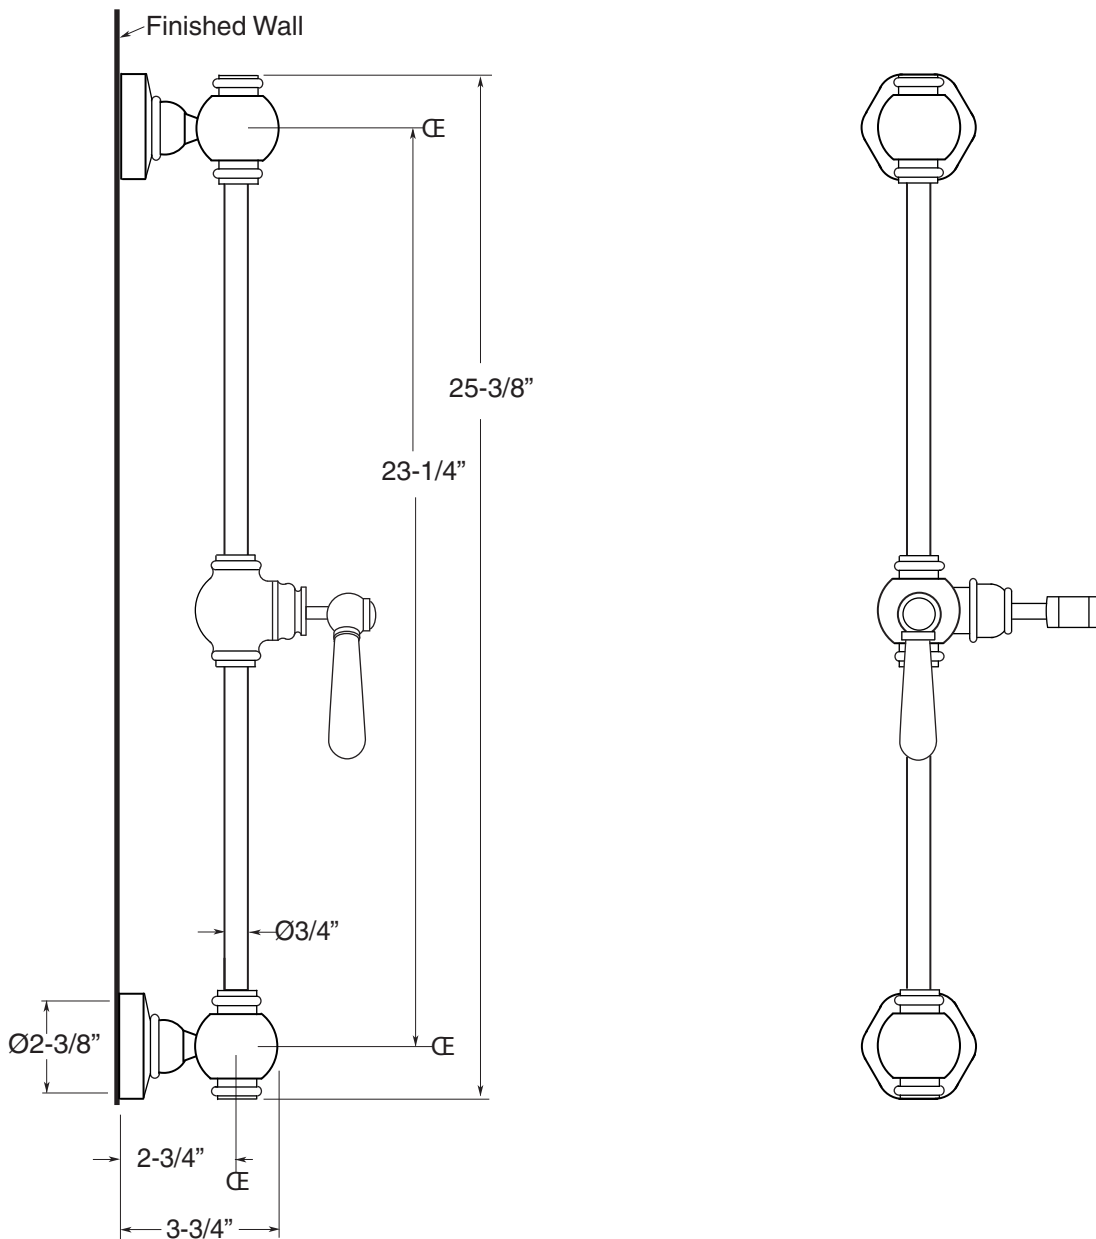

## SPECIFICATIONS

### FEATURES:

- All brass construction.
- Available in all finishes. Warranty varies according to finish selection.
- Mounting hardware is included.
- Meets ASME A112.18.1-2005 / CSAB 125.1-2005

Deluxe Slidebar Assembly  
with (484) Straight Lever

78.484.121

Note: Measurements are subject to change or cancellation. No responsibility is assumed for use of superseded or voided pages.