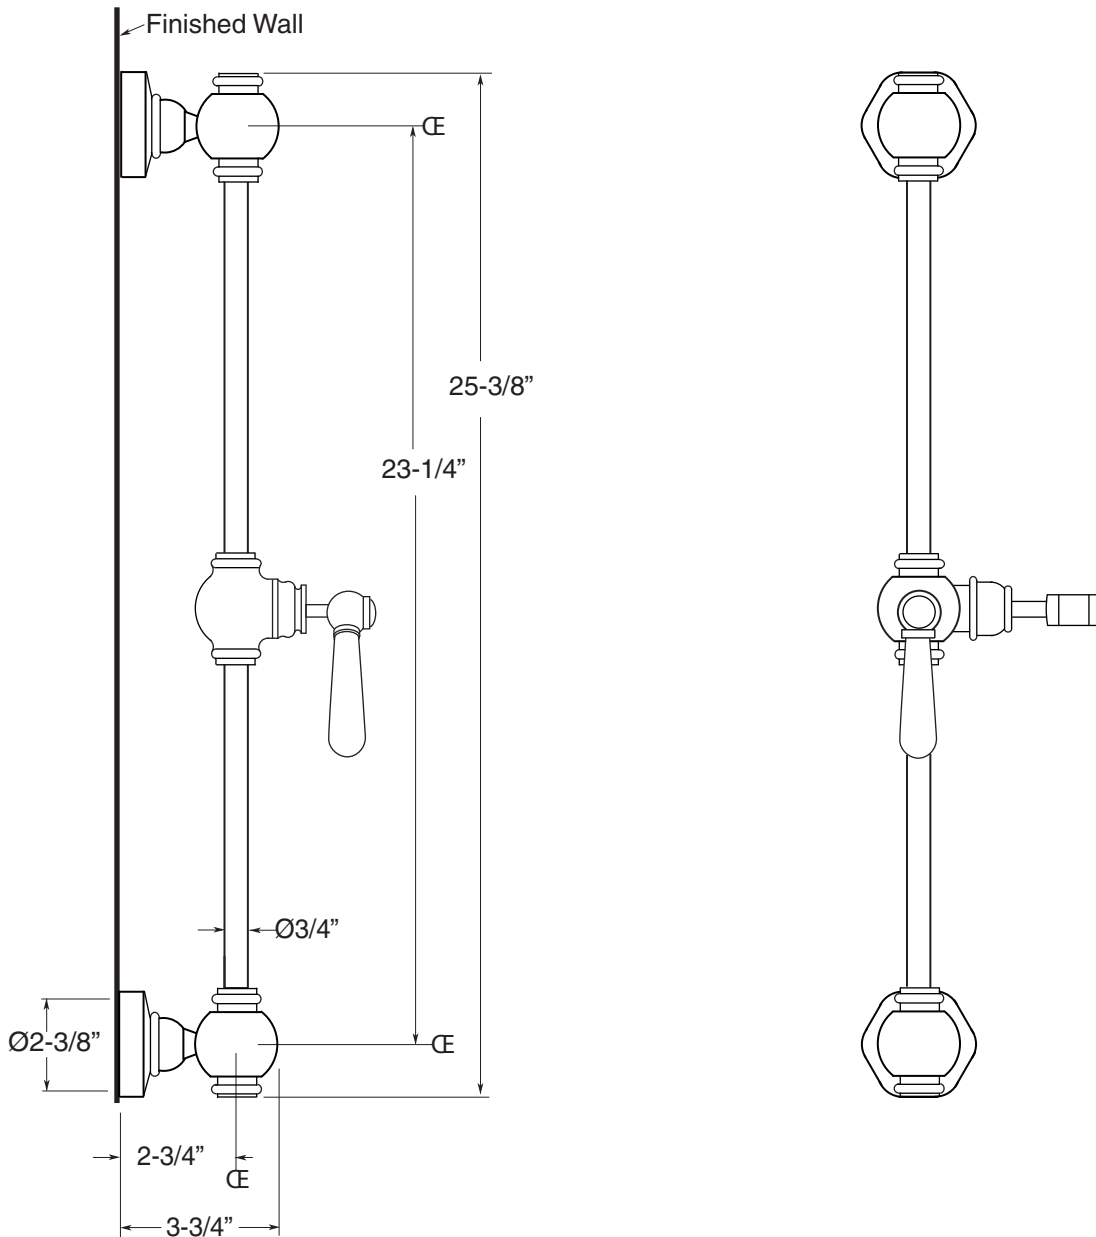

TechData

SPECIFICATIONS

Rutherford

FEATURES:

- All brass construction.
- Available in all finishes. Warranty varies according to finish selection.
- Mounting hardware is included.

Deluxe Slidebar Assembly
with (484) Straight Lever

78.484.121

Note: Measurements are subject to change or cancellation. No responsibility is assumed for use of superseded or voided pages.