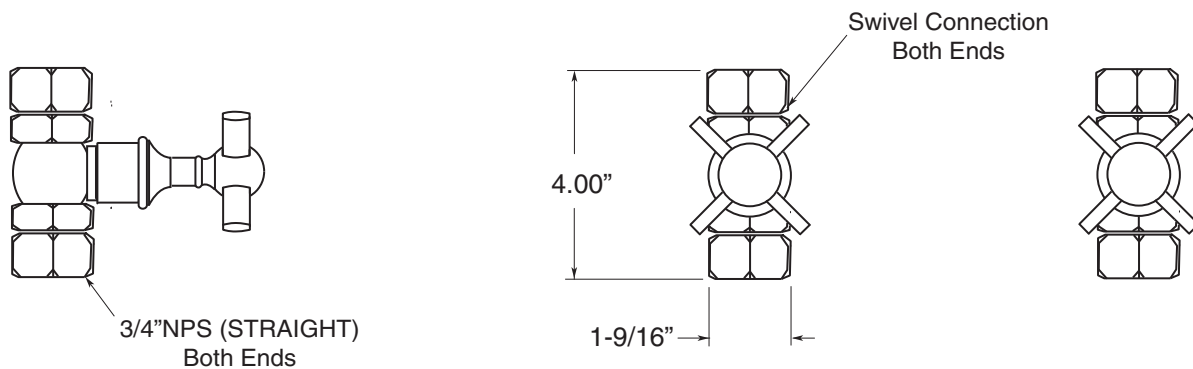

TechData SPECIFICATIONS

Reserve Collection

(2) Shut-Offs For Telephone
Handshower
(157) Cross Handle

7.78157256

FEATURES:

- All brass construction.
- 1/4 turn ceramic disc cartridge P/N: 18.30.430.
- Swivel connection nuts.
- Available in all finishes. Warranty varies according to finish selection.

Note: Measurements are subject to change or cancellation. No responsibility is assumed for use of superseded or voided pages.