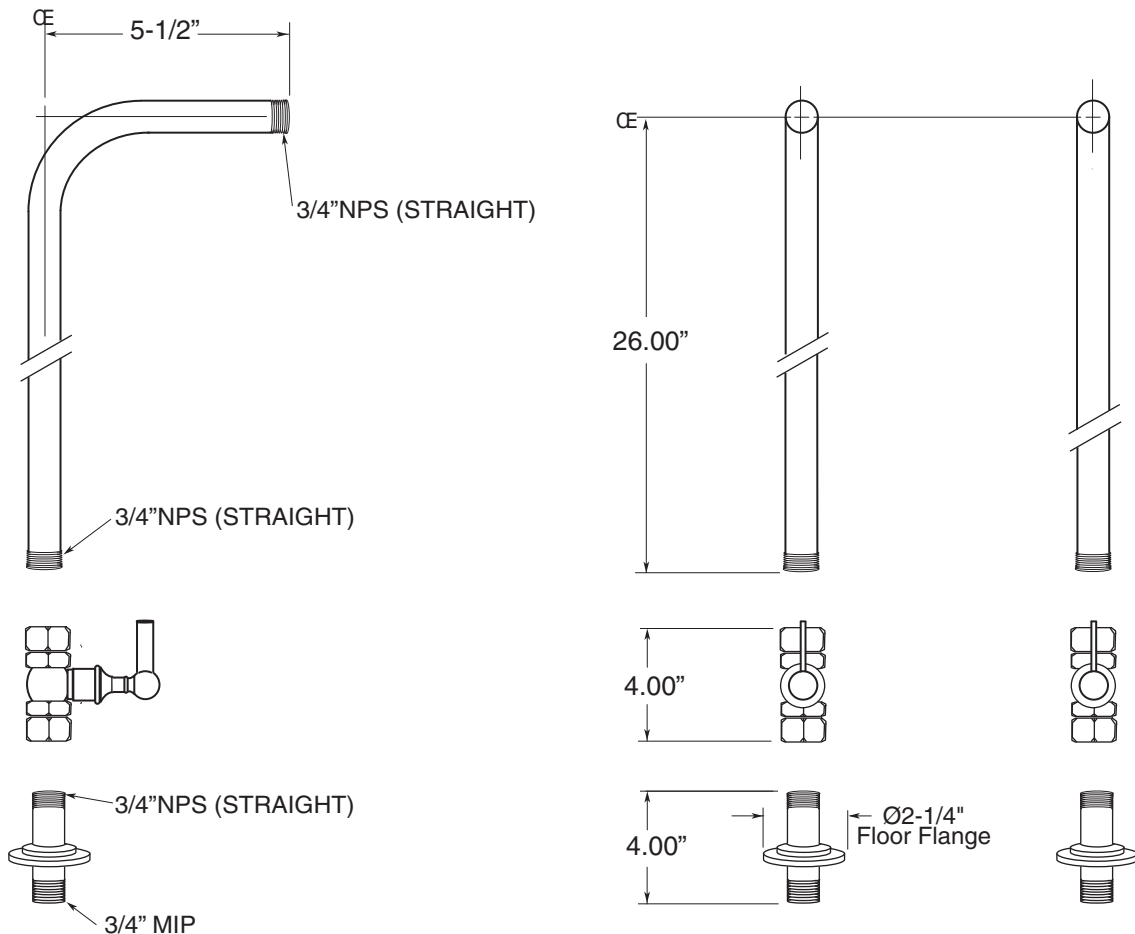

**FEATURES:**

- All brass construction
- 1/4 turn ceramic disc cartridge shut-offs.
- Replacement cartridge 18.30.430 - hot
- Floor flange has o’ring seal around riser to ensure tight fit.
- Available in all finishes. Warranty varies according to finish selection.

Risers and Shut-Off Kit for use  
with Telephone Handshower Set  
(158) Brass Lever

7.78158246

Note: Measurements are subject to change or cancellation. No responsibility is assumed for use of superseded or voided pages.