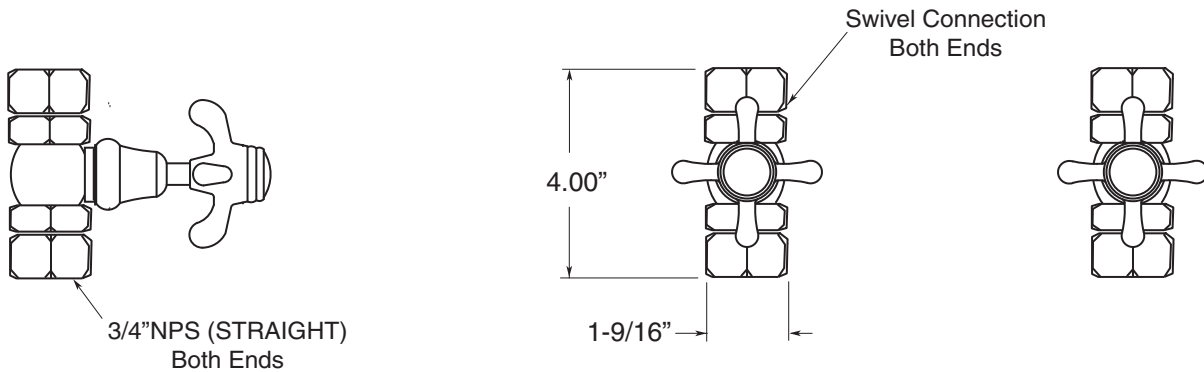

FEATURES:

- All brass construction.
- 1/4 turn ceramic disc cartridge P/N: 18.30.430.
- Swivel connection nuts.
- Available in all finishes. Warranty varies according to finish selection.
- Meets: ASME A112.18.1-2005/CSAB125.1-2005

TechData
SPECIFICATIONS
Reserve
Collection

(2) Shut-Offs For Telephone Hand-
shower
(481) Drop Cross Handle

7.78481256

Note: Measurements are subject to change or cancellation. No responsibility is assumed for use of superseded or voided pages.