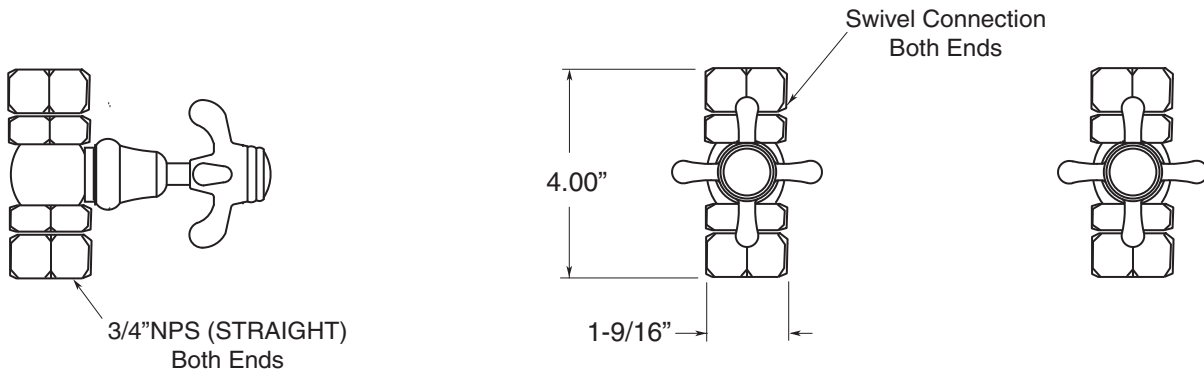

FEATURES:

- All brass construction.
- 1/4 turn ceramic disc cartridge P/N: 18.30.430.
- Swivel connection nuts.
- Available in all finishes. Warranty varies according to finish selection.

TechData
SPECIFICATIONS
Reserve
Collection

(2) Shut-Offs For Telephone Hand-shower
(481) Drop Cross Handle

7.78481256

Note: Measurements are subject to change or cancellation. No responsibility is assumed for use of superseded or voided pages.