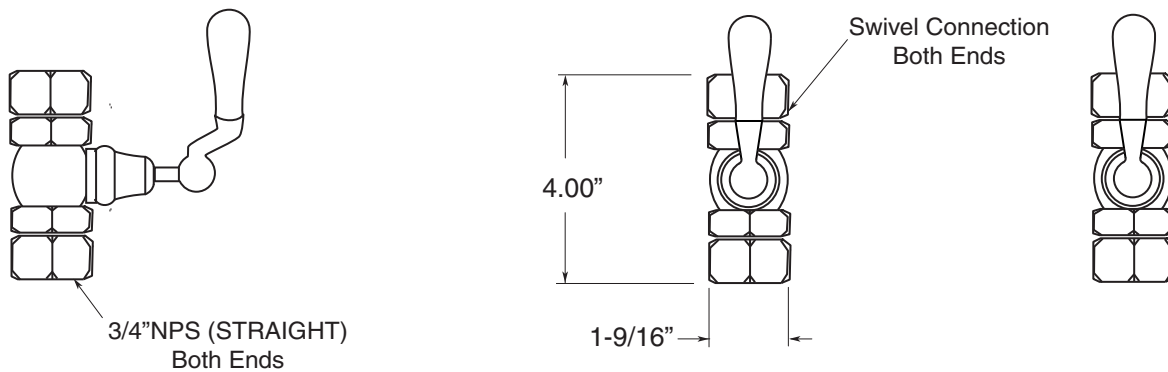

TechData

SPECIFICATIONS

Reserve

Collection

FEATURES:

- All brass construction.
- 1/4 turn ceramic disc cartridge P/N: 18.30.430.
- Swivel connection nuts.
- Available in all finishes. Warranty varies according to finish selection.

(2) Shut-Offs For Telephone
Handshower
(482) Offset Lever

7.78482256

Note: Measurements are subject to change or cancellation. No responsibility is assumed for use of superseded or voided pages.