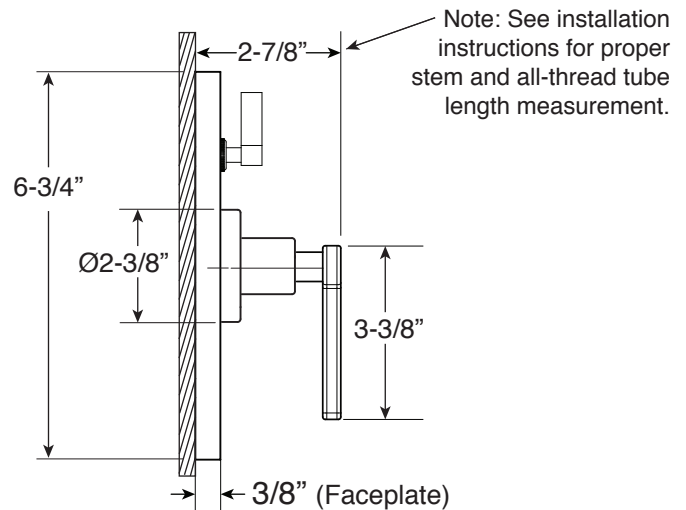

Series 4400

Pressure Balance Shower by Shower Set

1.002867

(1.002867T - Trim Only)

Carina Handle

Euro Style 20 pt.

FEATURES:

- Forged brass construction
- Valve cartridge 18.30.893
- Diverter cartridge: 18.30.898
- Adjustable hot limit safety stop
- Reversible cartridge
- 4.5 GPM @ 45 PSI

FRONT VIEW

SIDE VIEW

**Note: Stem and all-thread tube will be sent with handle trim.*

Please Note:

Must purchase the two desired shower components separately. See current catalog for shower component options.

Note: Measurements are subject to change. No responsibility is assumed for use of superseded or voided pages.