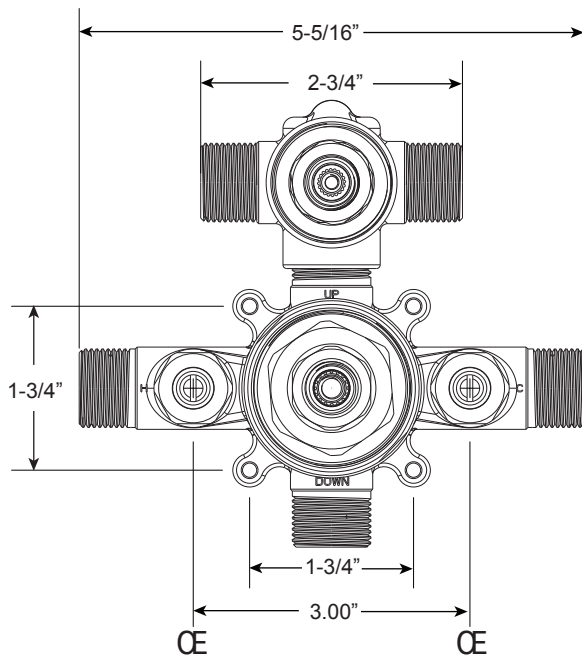

Series 4400

Pressure Balance Shower by Shower Set

1.002867

(1.002867T - Trim Only)

Carina Handle

Euro Style 20 pt.

FEATURES:

- Forged brass construction
- Valve cartridge 18.30.893
- Diverter cartridge: 18.30.898
- Adjustable hot limit safety stop
- Reversible cartridge
- 4.5 GPM @ 45 PSI

FRONT VIEW

SIDE VIEW

**Note: Stem and all-thread tube will be sent with handle trim.*

Please Note:

Must purchase the two desired shower components separately. See current catalog for shower component options.

Note: Measurements are subject to change. No responsibility is assumed for use of superseded or voided pages.