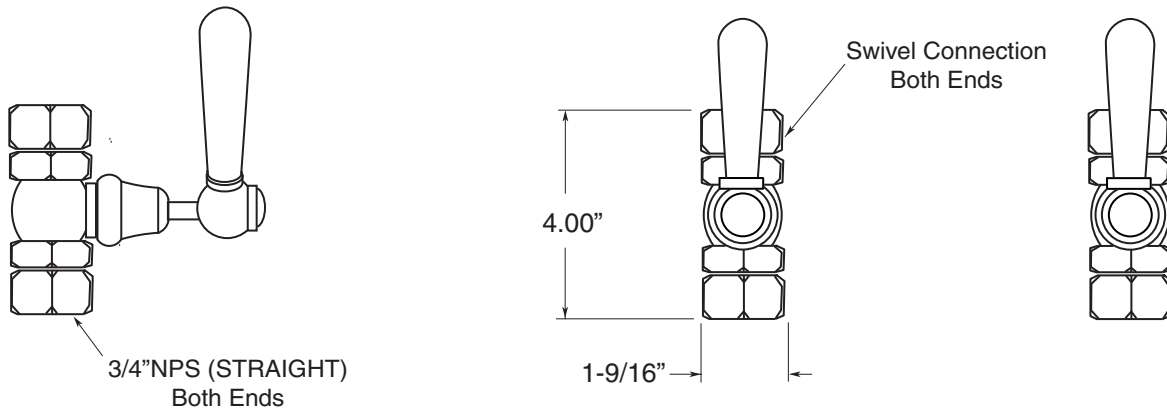

TechData SPECIFICATIONS Reserve Collection

FEATURES:

- All brass construction.
- 1/4 turn ceramic disc cartridge P/N: 18.30.430.
- Swivel connection nuts.
- Available in all finishes. Warranty varies according to finish selection.

(2) Shut-Offs For Telephone
Handshower
(484) Straight Lever

7.78484256

Note: Measurements are subject to change or cancellation. No responsibility is assumed for use of superseded or voided pages.