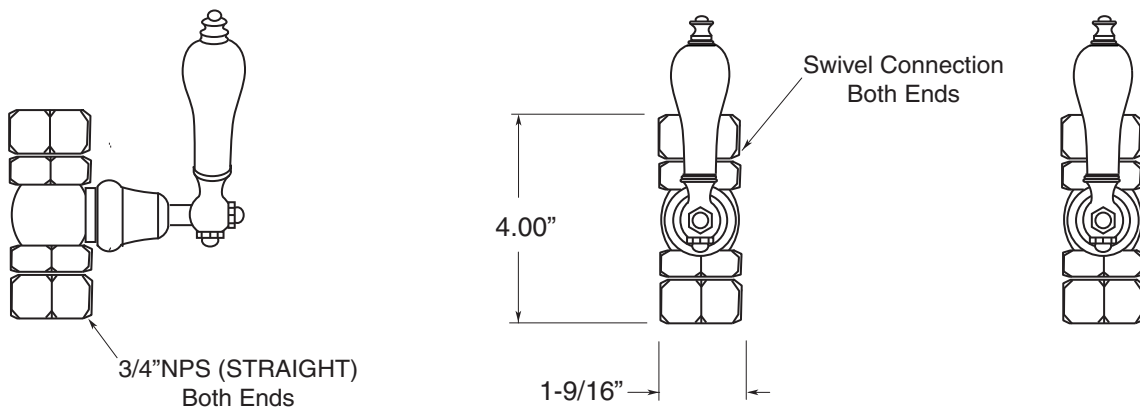

TechData

SPECIFICATIONS

Reserve

Collection

FEATURES:

- All brass construction.
- 1/4 turn ceramic disc cartridge P/N: 18.30.430.
- Swivel connection nuts.
- Available in all finishes. Warranty varies according to finish selection.

(2) Shut-Offs For Telephone Handshower
(485) Porcelain Lever

7.78485256

Note: Measurements are subject to change or cancellation. No responsibility is assumed for use of superseded or voided pages.