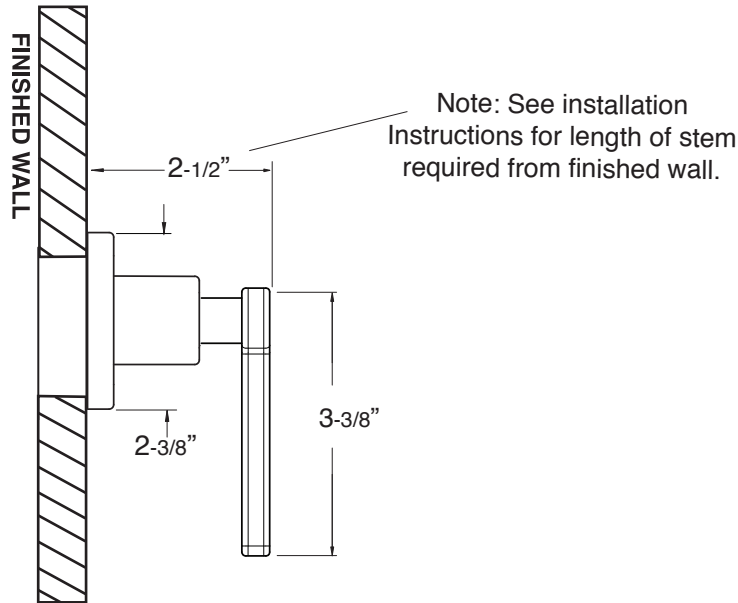

Trim Only
Carina
1.002887T

Trim used with the following Valves:

- 18.30.020 - 1/2" Volume Control - 16 pt.....Replacement cartridge: 18.30.036
- 18.30.023 - 3/4" Volume Control - 16 pt.....Replacement cartridge: 18.30.011
- 18.30.255 - 3 port In-wall Diverter - 16 pt.....Replacement cartridge: 18.30.259
- 18.30.253 - 4 port In-wall Diverter - 16 pt.....Replacement cartridge: 18.30.257

- 78.30.020 - 1/2" Volume Control - 20 pt.....Replacement cartridge: 18.30.036
- 78.30.023 - 1/2" Volume Control - 20 pt.....Replacement cartridge: 18.30.011
- 78.30.255 - 3 port In-wall Diverter - 20 pt.....Replacement cartridge: 18.30.259
- 78.30.253 - 4 port In-wall Diverter - 20 pt.....Replacement cartridge: 18.30.257

Note: Measurements are subject to change or cancellation. No responsibility is assumed for use of superseded or voided pages.