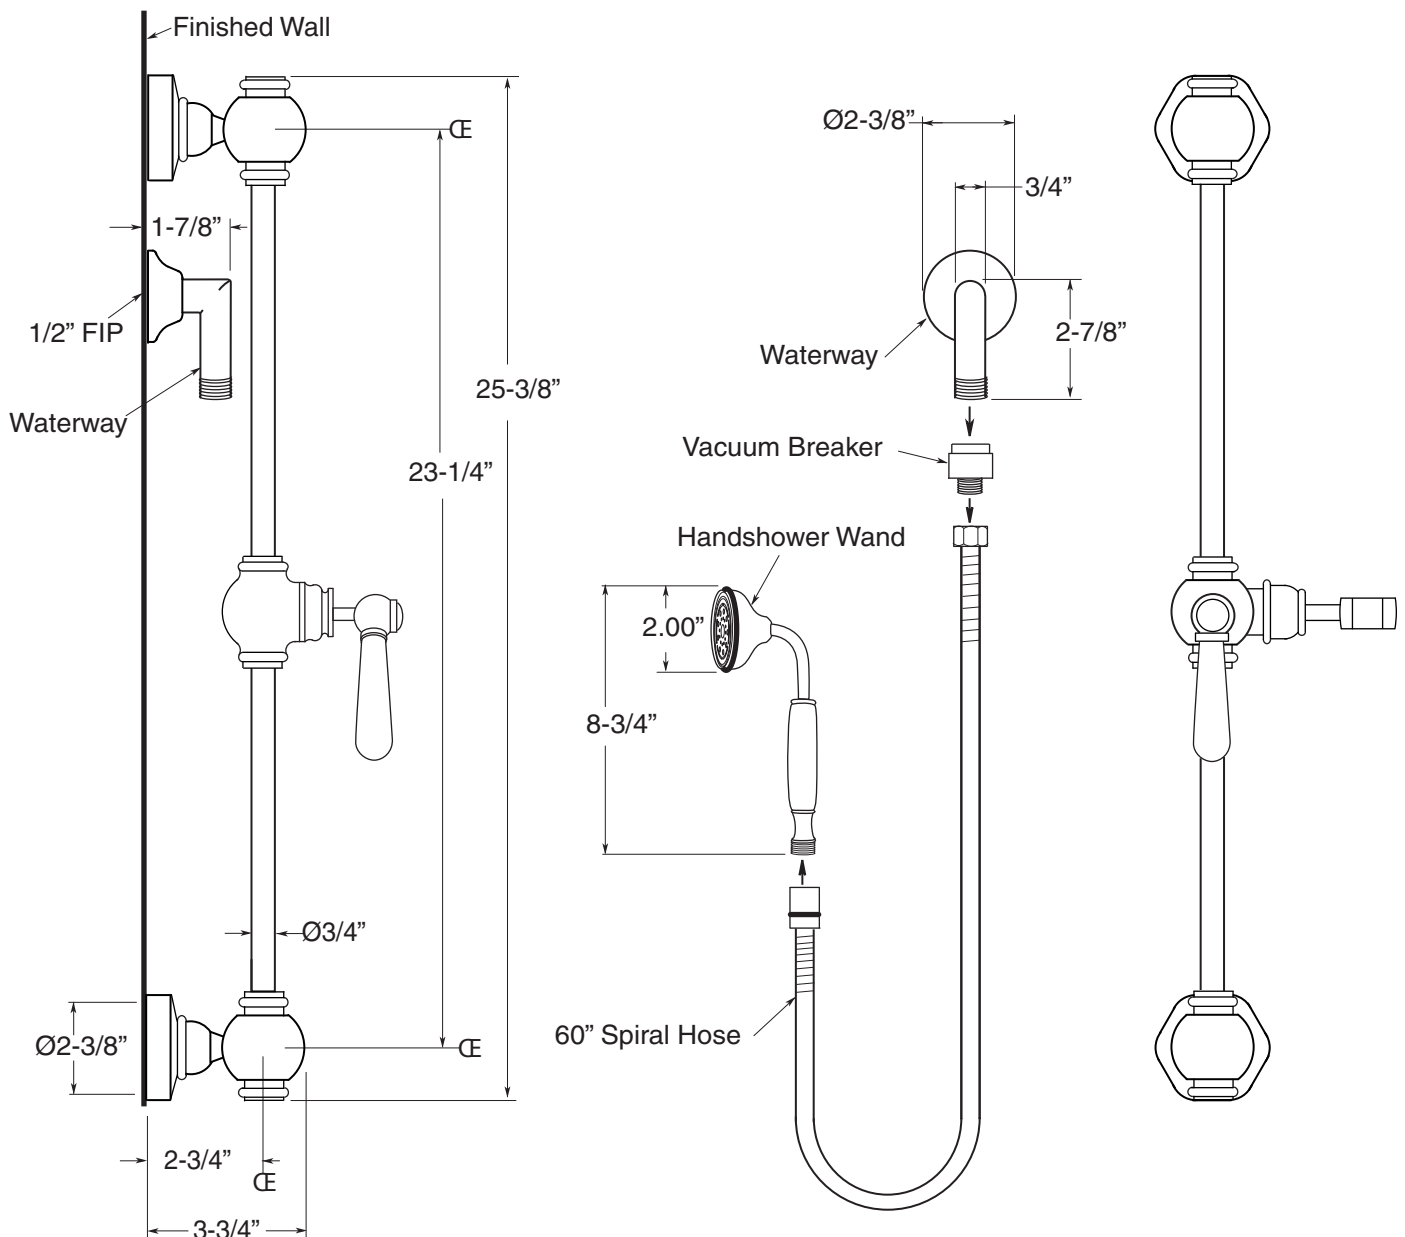

TechData SPECIFICATIONS Rutherford

FEATURES:

- All brass construction
- Porcelain handshower wand P/N: 18.10.205
All Metal Wand available on request.
- 60" Spiral hose supplied P/N: 18.10.016
- Vacuum breaker supplied P/N: 18.15.056
- 1/2" FIP Waterway supplied P/N: 78.10.012
- 1.8 gpm flow restrictor installed in shower wand.
- Available in all finishes. Warranty varies according to finish selection.

Wallmount Handshower Set
with Waterway & Slidebar
(484) Straight Lever
78.484.253

Note: Measurements are subject to change or cancellation. No responsibility is assumed for use of superseded or voided pages.