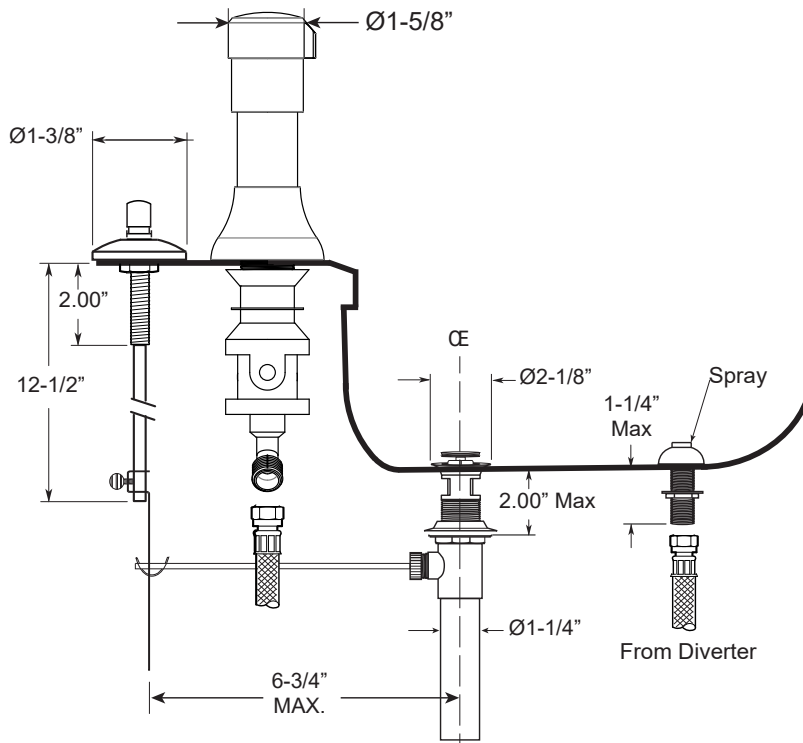

**FEATURES:**

- All brass construction.
- Hot & Cold valves and integral Vacuum Breaker/Diverter require 1-1/4" (max.) holes.
- Includes pop-up drain assembly with overflow. Longer ball rod available on request. P/N: APS.11.019
- Diverter controls water flow between douche spray & flushing rim.
- 1/4-turn ceramic disc valve cartridges for handles.
- Available in all finishes. Warranty varies according to finish selection.

**Bidet Set with Carina Handles**

**1.002890**

**Front View**

**Side View**

Note: Measurements are subject to change. No responsibility is assumed for use of superseded or voided pages.