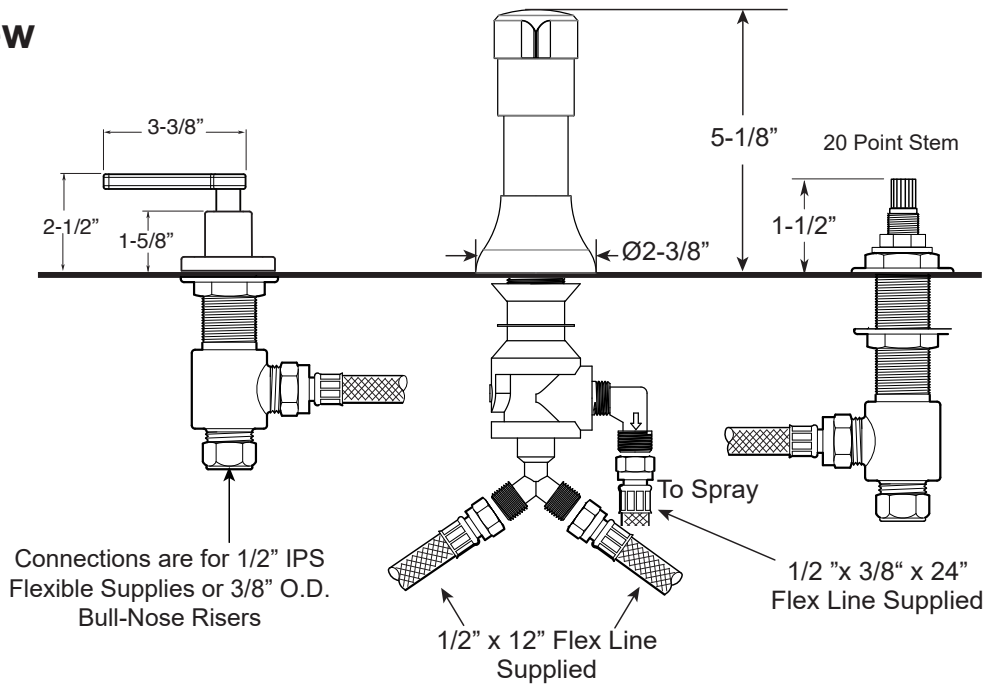

**FEATURES:**

- All brass construction.
- Hot & Cold valves and integral Vacuum Breaker/Diverter require 1-1/4" (max.) holes.
- Includes pop-up drain assembly with overflow. Longer ball rod available on request. P/N: APS.11.019
- Diverter controls water flow between douche spray & flushing rim.
- 1/4-turn ceramic disc valve cartridges for handles.
- Available in all finishes. Warranty varies according to finish selection.

**Bidet Set with Carina Handles**

**1.002890**

**Front View**

**Side View**

Note: Measurements are subject to change. No responsibility is assumed for use of superseded or voided pages.