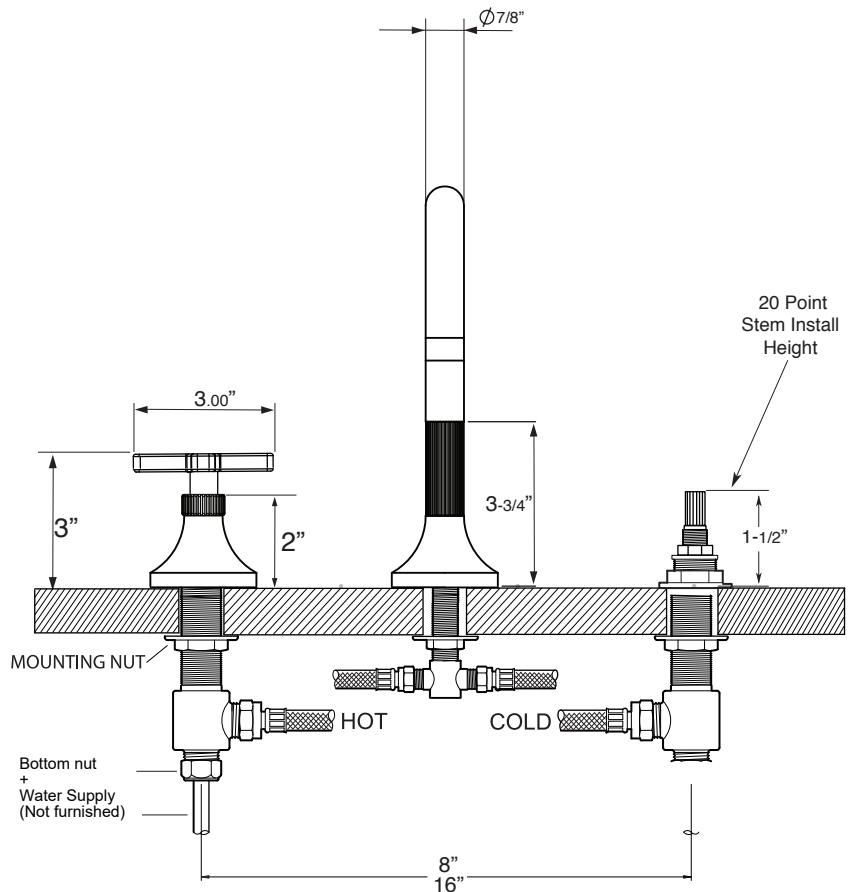

FEATURES:

- All brass construction. Flexible hoses designed to be installed on 8" to 16" centers. Includes soft touch drain assembly. P/N 18.11.052
- 20 PT. 1/4-turn ceramic disc valve cartridge.
- Available in all finishes. Warranty varies according to finish selection.
- Standard aerator is limited to 1.2 gpm.

SPECIFICATIONS

110 Series Widespread Lavatory Set with Stella X Handles

1.110808

SOFT TOUCH DRAIN ASSEMBLY

NOTE: Spout and valves install through 1-1/4" diameter holes

Note: Measurements are subject to change or cancellation. No responsibility is assumed for use of superseded or voided pages.