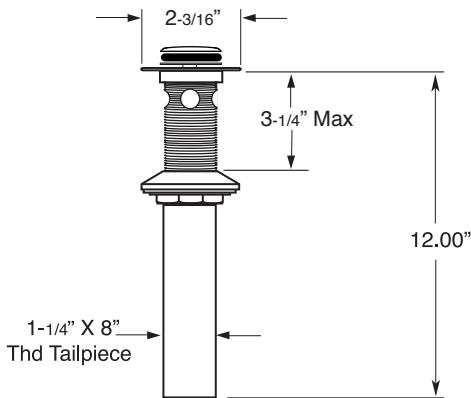

FEATURES:

- All brass construction. Flexible hoses designed to be installed on 8" to 16" centers. Includes soft touch drain assembly. P/N 18.11.052
- 20 PT. 1/4-turn ceramic disc valve cartridge.
- Available in all finishes. Warranty varies according to finish selection.
- Standard aerator is limited to 1.2 gpm.

SPECIFICATIONS

110 Series Widespread Lavatory Set with Stella X Handles

1.110808

SOFT TOUCH DRAIN ASSEMBLY

NOTE: Spout and valves install through 1-1/4" diameter holes

Note: Measurements are subject to change or cancellation. No responsibility is assumed for use of superseded or voided pages.