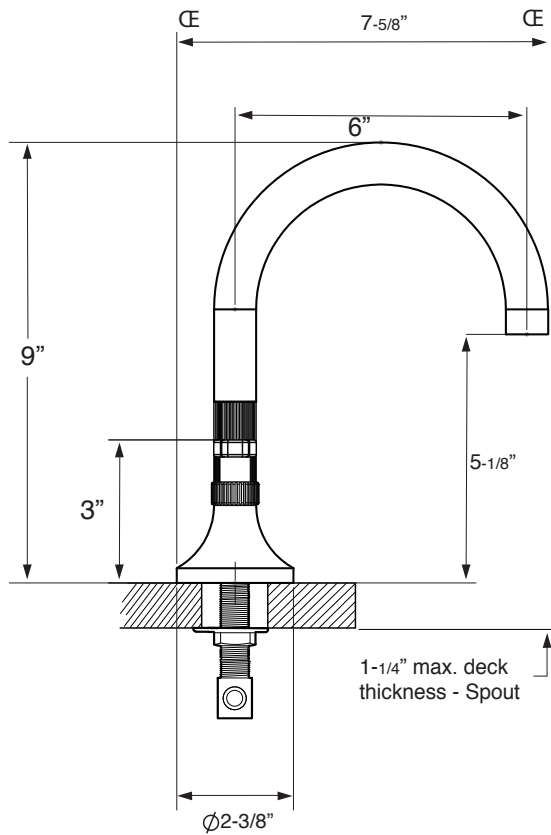

FEATURES:

- All brass construction. Flexible hoses designed to be installed on 8" to 16" centers. Includes soft touch drain assembly. P/N 18.11.052
- 20 PT. 1/4-turn ceramic disc valve cartridge.
- Available in all finishes. Warranty varies according to finish selection.
- Standard aerator is limited to 1.2 gpm.

SPECIFICATIONS

110 Series Widespread Lavatory Set with Stella X Handles

1.110808

SOFT TOUCH DRAIN ASSEMBLY

NOTE: Spout and valves install through 1-1/4" diameter holes

Note: Measurements are subject to change or cancellation. No responsibility is assumed for use of superseded or voided pages.