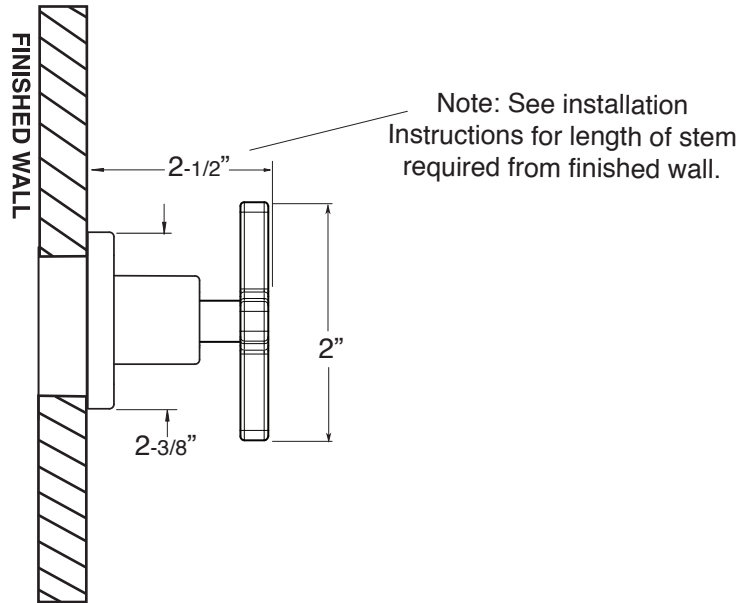

Trim Only  
**Carina X**  
1.003087T

**Trim used with the following Valves:**

- 18.30.020 - 1/2" Volume Control - 16 pt.....Replacement cartridge: 18.30.036
- 18.30.023 - 3/4" Volume Control - 16 pt.....Replacement cartridge: 18.30.011
- 18.30.255 - 3 port In-wall Diverter - 16 pt.....Replacement cartridge: 18.30.259
- 18.30.253 - 4 port In-wall Diverter - 16 pt.....Replacement cartridge: 18.30.257
  
- 78.30.020 - 1/2" Volume Control - 20 pt.....Replacement cartridge: 18.30.036
- 78.30.023 - 1/2" Volume Control - 20 pt.....Replacement cartridge: 18.30.011
- 78.30.255 - 3 port In-wall Diverter - 20 pt.....Replacement cartridge: 18.30.259
- 78.30.253 - 4 port In-wall Diverter - 20 pt.....Replacement cartridge: 18.30.257

Note: Measurements are subject to change or cancellation. No responsibility is assumed for use of superseded or voided pages.