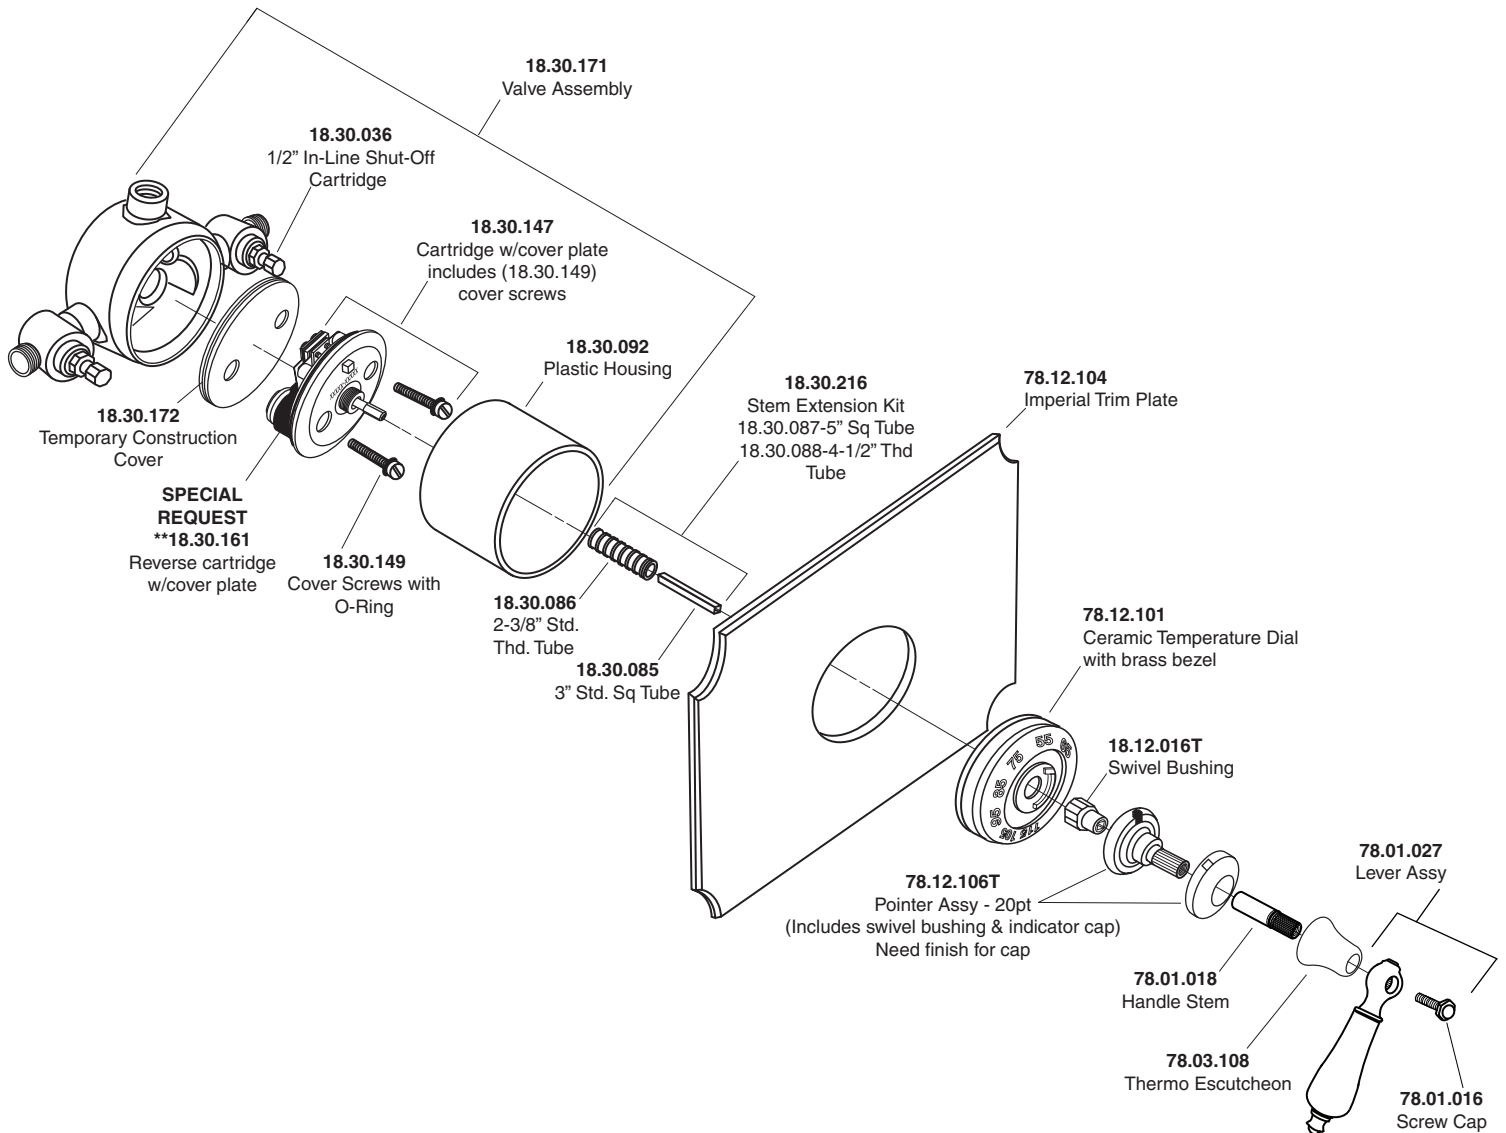

Parts List Cote d'Or

Imperial Deluxe 3/4" Thermostatic
with Integral Stops
7.0302597D

NOTE: Separate shut-off's required to operate system.

American Faucet & Coatings Corporation.

Tel: 760-598-5895, Toll Free Fax 800-621-8383, customerservice@sigmafaucet.com