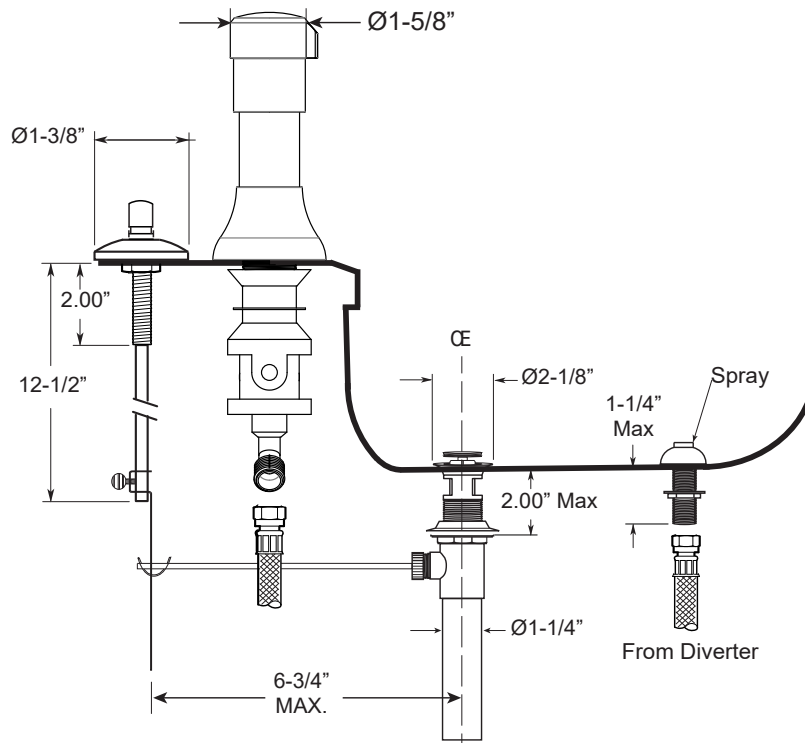

FEATURES:

- All brass construction.
- Hot & Cold valves and integral Vacuum Breaker/Diverter require 1-1/4" (max.) holes.
- Includes pop-up drain assembly with overflow. Longer ball rod available on request. P/N: APS.11.019
- Diverter controls water flow between douche spray & flushing rim.
- 1/4-turn ceramic disc valve cartridges for handles.
- Available in all finishes. Warranty varies according to finish selection.

Bidet Set with
Carina X Handles

1.003090

Front View

Side View

Note: Measurements are subject to change. No responsibility is assumed for use of superseded or voided pages.