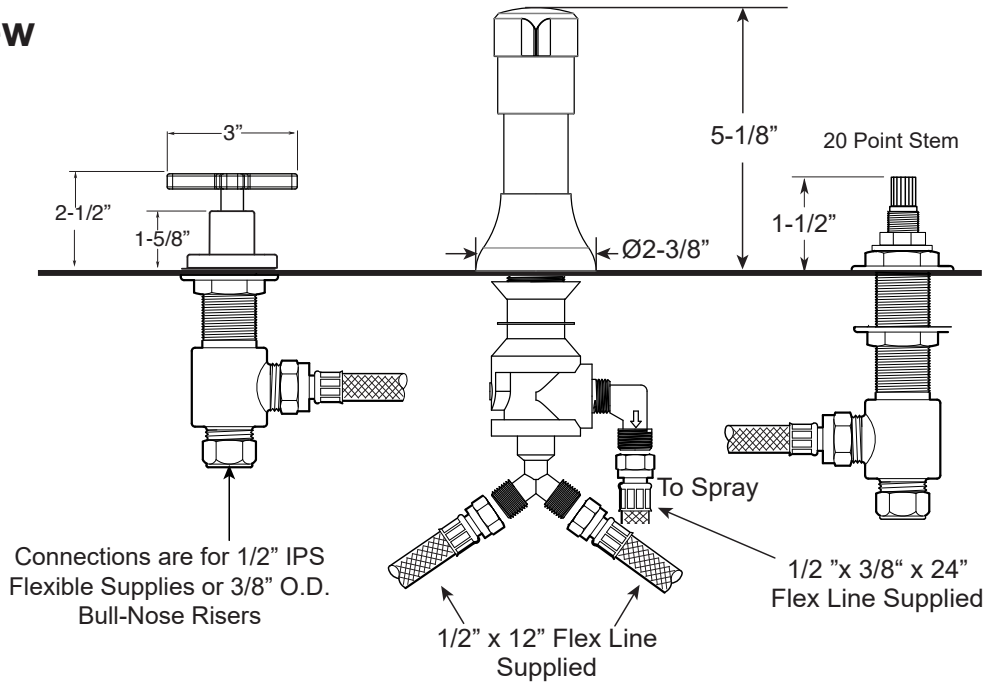

FEATURES:

- All brass construction.
- Hot & Cold valves and integral Vacuum Breaker/Diverter require 1-1/4" (max.) holes.
- Includes pop-up drain assembly with overflow. Longer ball rod available on request. P/N: APS.11.019
- Diverter controls water flow between douche spray & flushing rim.
- 1/4-turn ceramic disc valve cartridges for handles.
- Available in all finishes. Warranty varies according to finish selection.

Bidet Set with
Carina X Handles

1.003090

Front View

Side View

Note: Measurements are subject to change. No responsibility is assumed for use of superseded or voided pages.