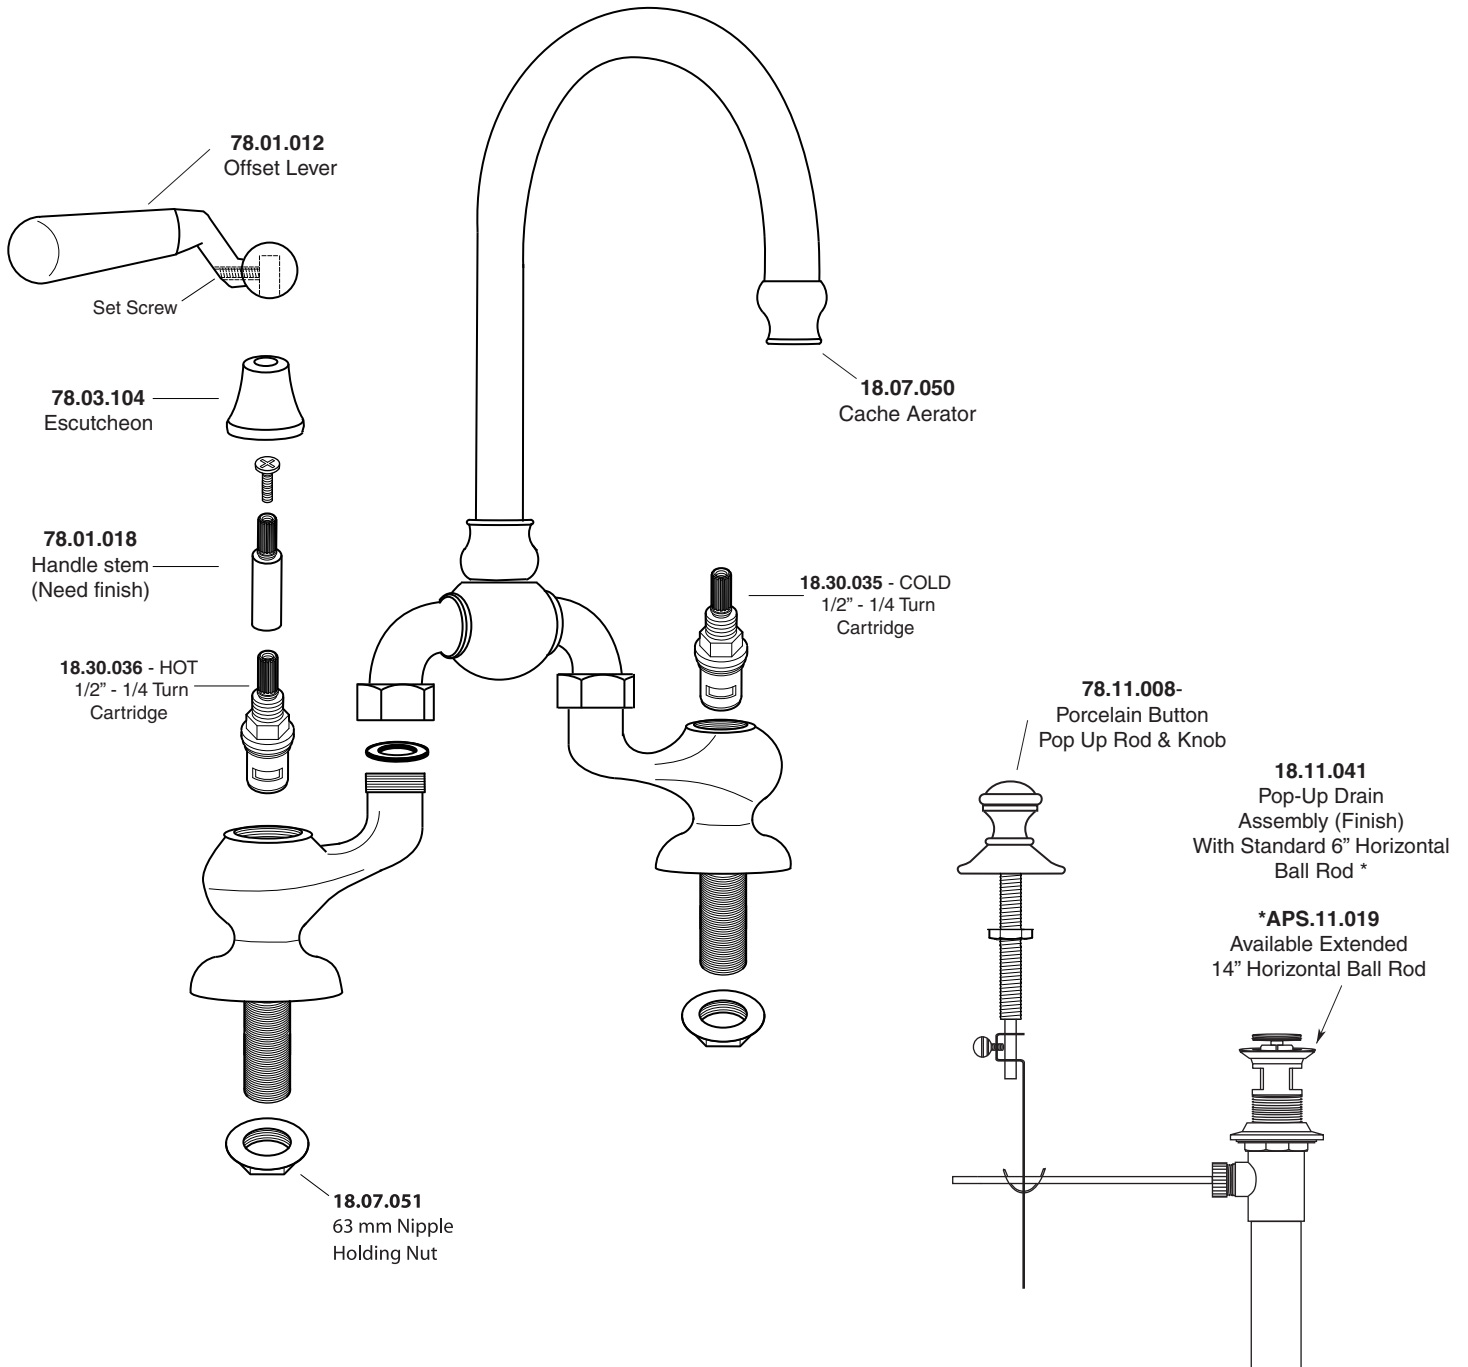

Parts List  
*Sancerre*

Bridge Lavatory Set

7.5748208

Note: Measurements are subject to change or cancellation. No responsibility is assumed for use of superseded or voided pages.