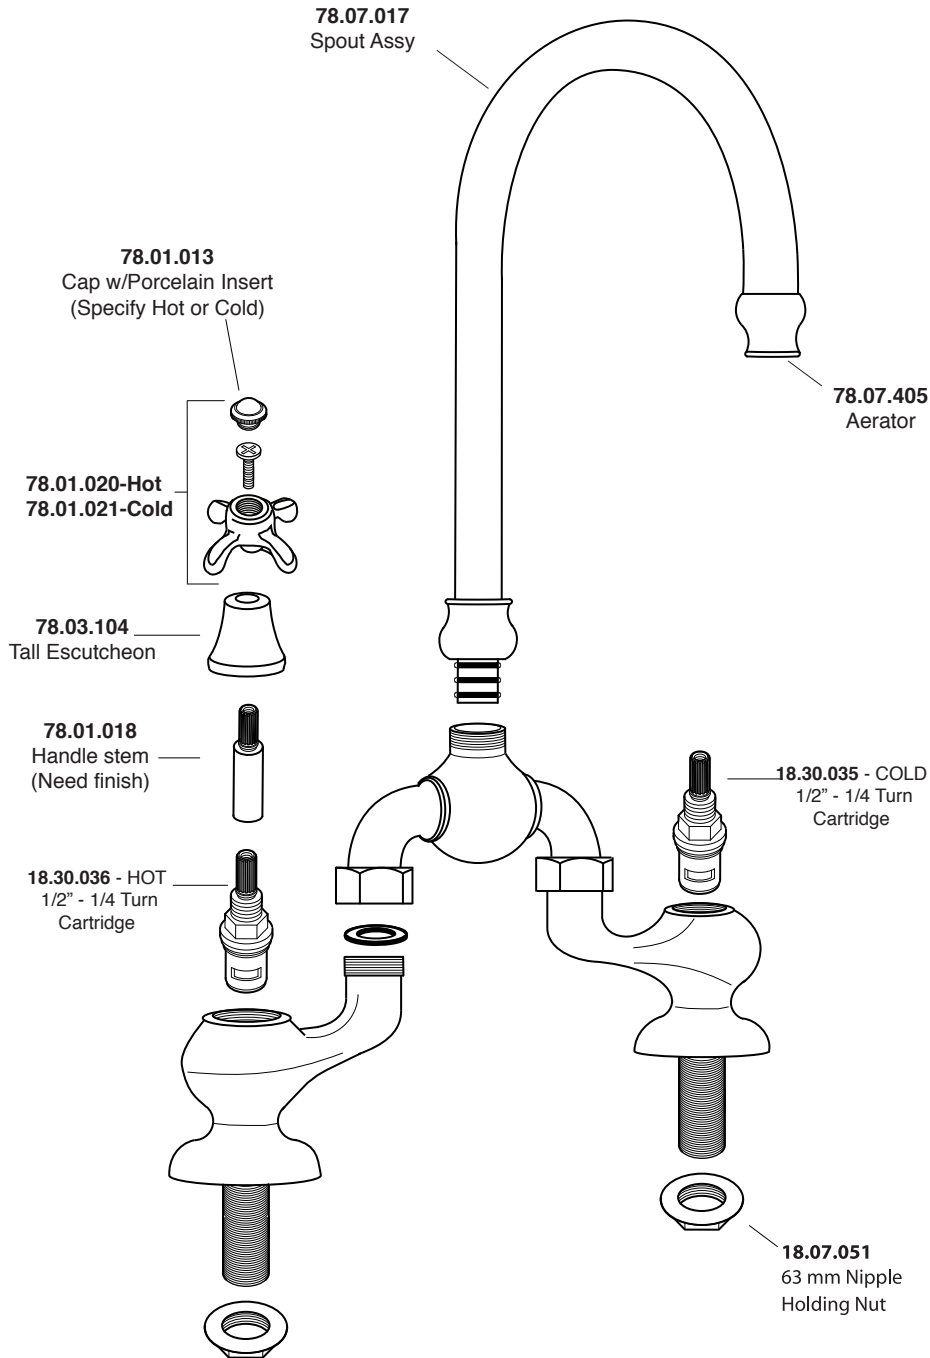

Parts List
Sancerre

Bridge Kitchen or Bar Faucet
with Swivel Spout

7.57481030

Note: Measurements are subject to change or cancellation. No responsibility is assumed for use of superseded or voided pages.