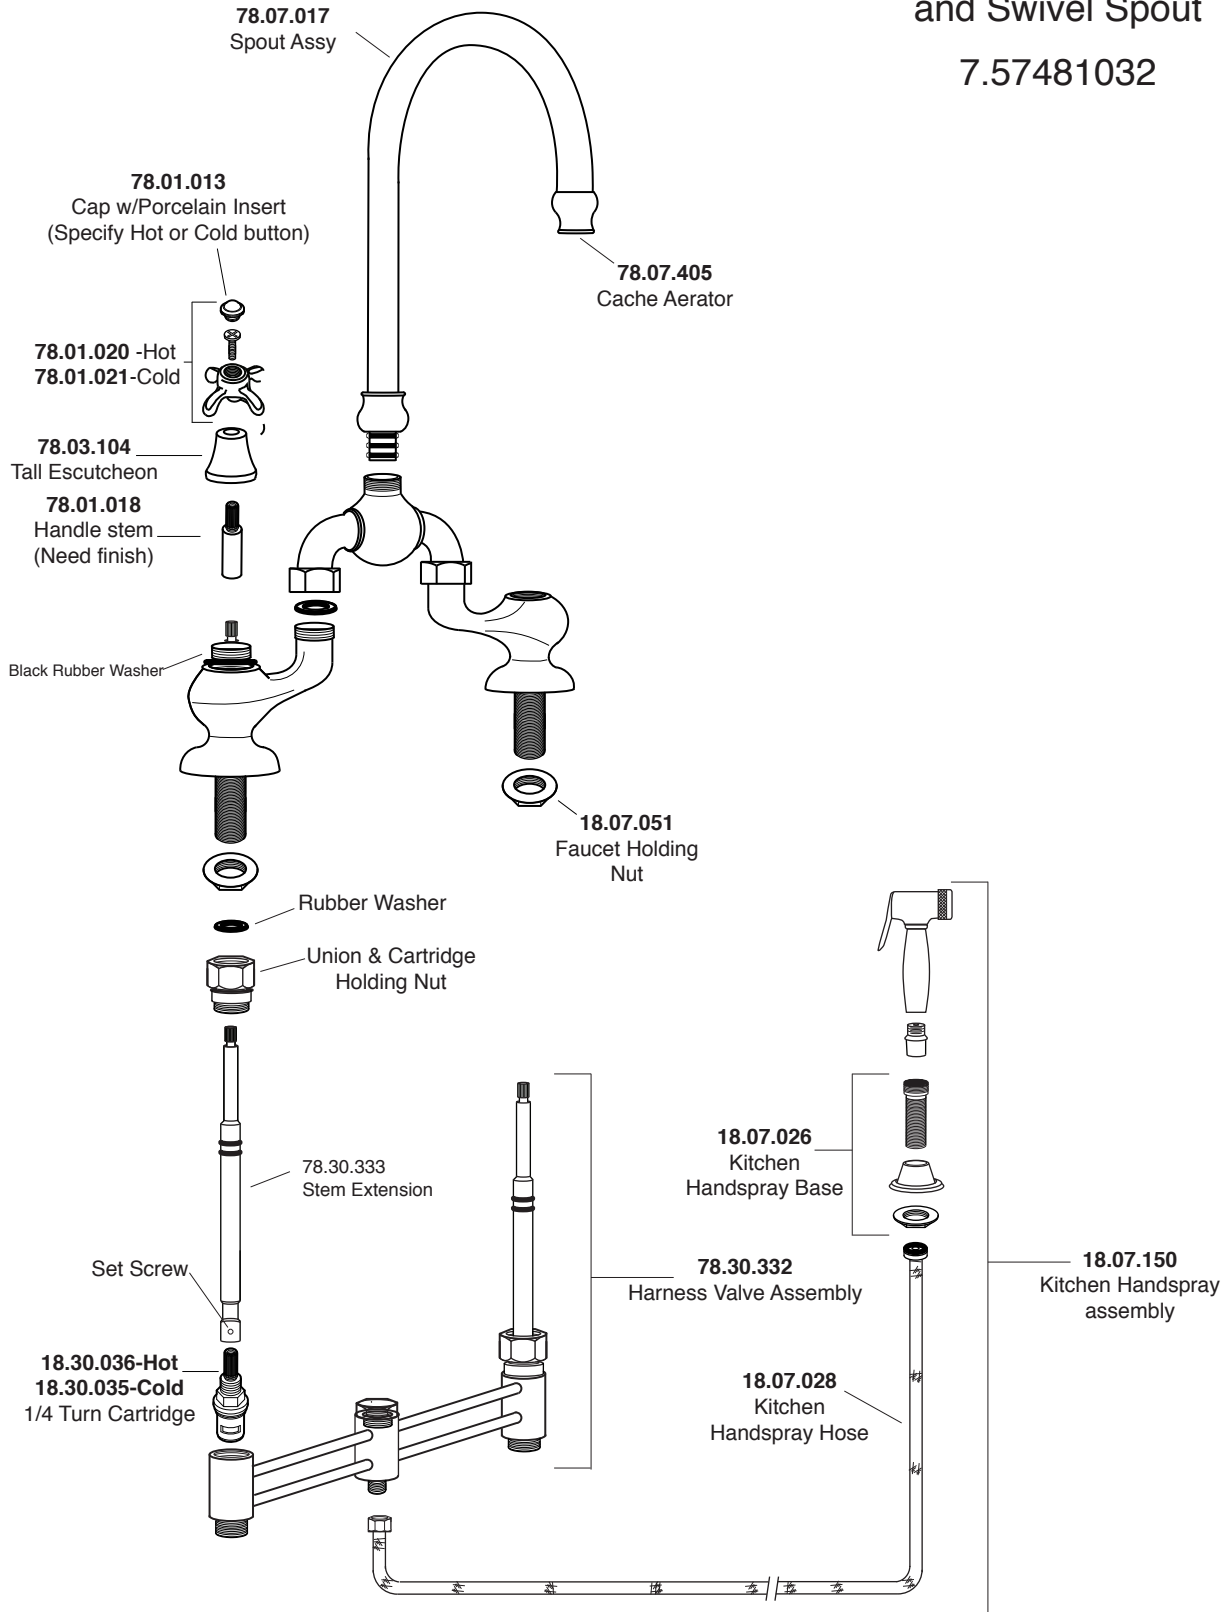

Parts List
Sancerre
Bridge Kitchen with Handspray
and Swivel Spout

7.57481032

Note: Measurements are subject to change or cancellation. No responsibility is assumed for use of superseded or voided pages.