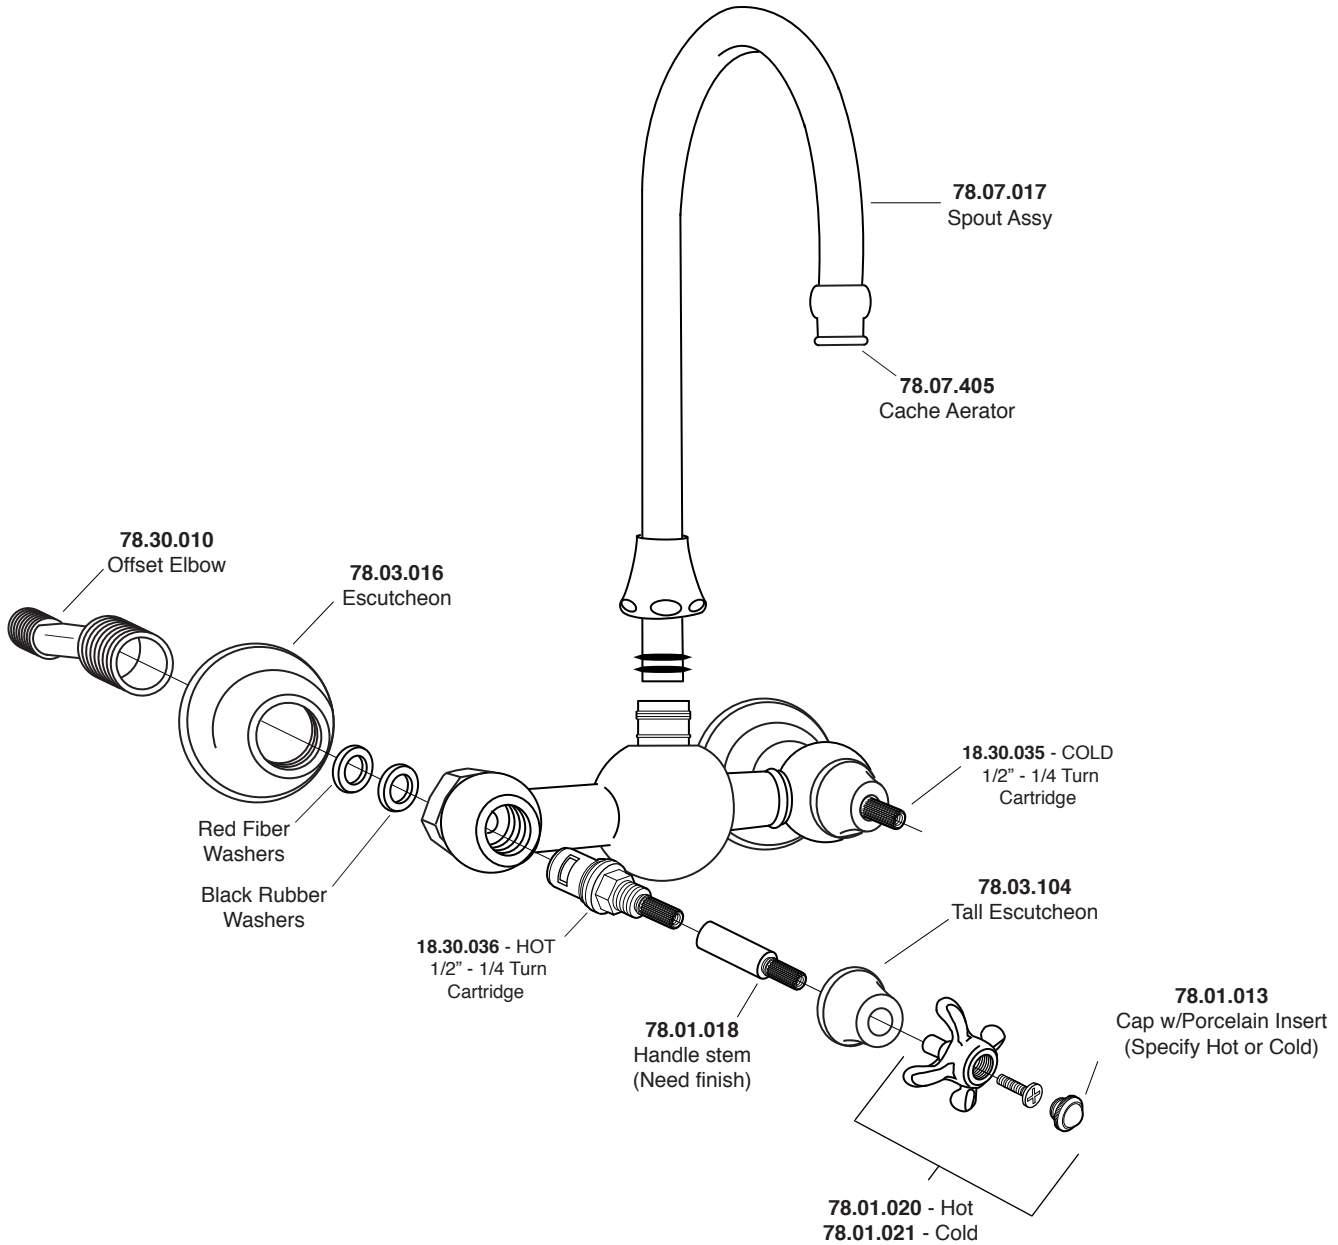

Sancerre

Wallmount Kitchen or Bar Faucet
with Offset Elbows

7.57481033

Note: Measurements are subject to change or cancellation. No responsibility is assumed for use of superseded or voided pages.