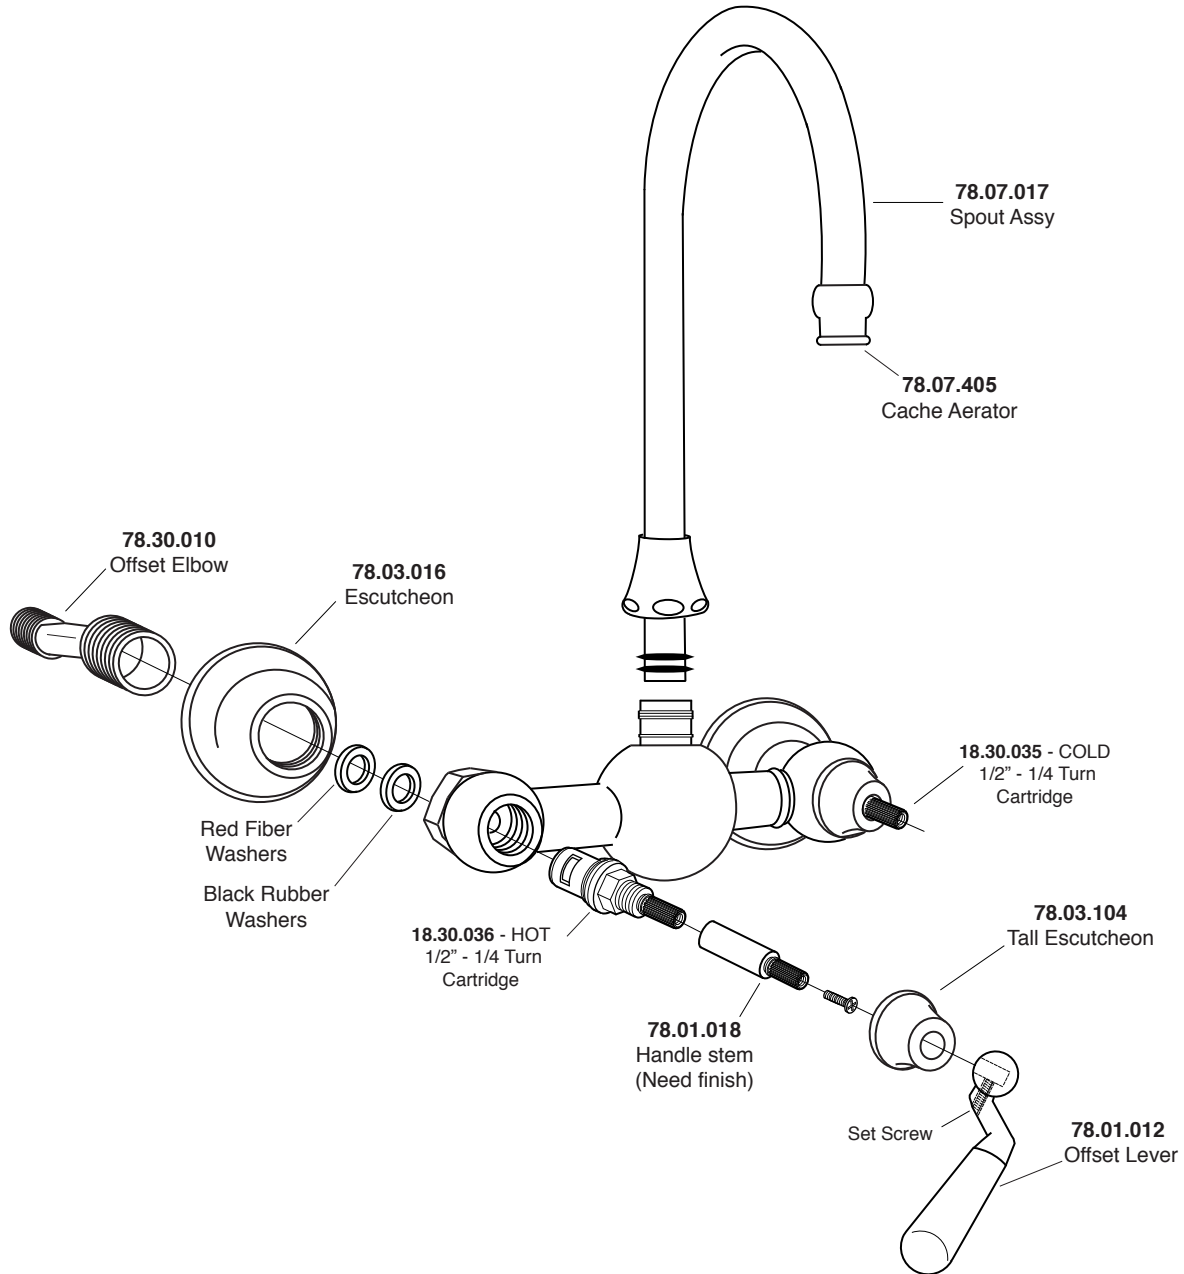

Parts List  
*Sancerre*

Wallmount Kitchen or Bar Faucet  
with Offset Elbows

7.57482033

Note: Measurements are subject to change or cancellation. No responsibility is assumed for use of superseded or voided pages.