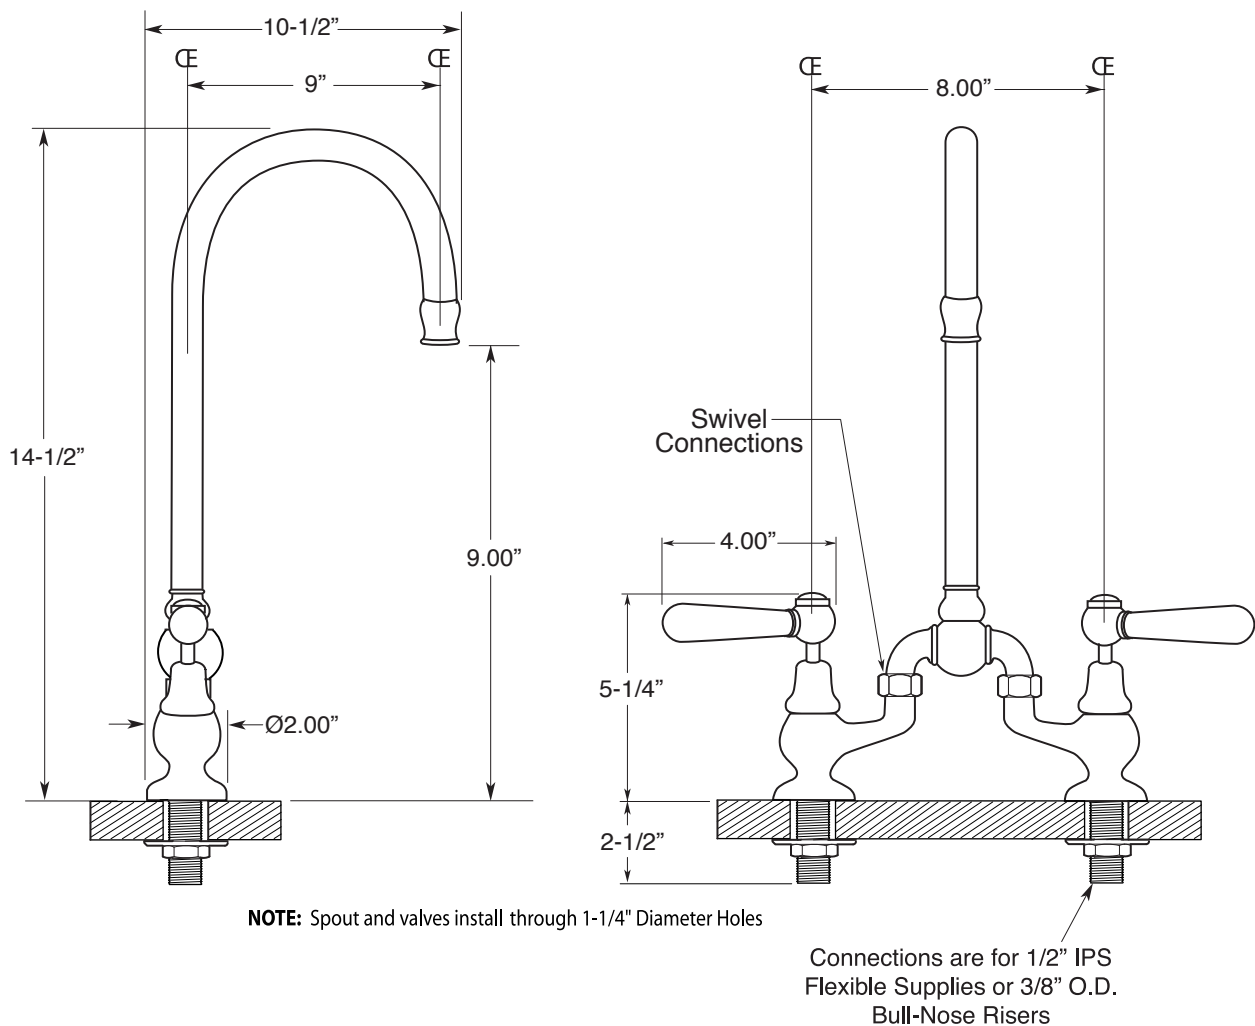

TechData Specification Sancerre

Bridge Kitchen or Bar
Faucet with Swivel Spout
(484) Straight Lever

FEATURES:

- All brass construction.
- Kitchen aerator is limited to 2.2 GPM
- Concealed aerator requires special supplied removal key.
- Maximum deck thickness: 1-1/4"
- Replacement cartridge: 18.30.035 - cold / 18.30.036 - hot
- Available in all finishes. Warranty varies according to selection.
- Certified to meet or exceed the following codes and standards:
ASME A112.18.1/CSAB 125.1-2011

7.57484030

Note: Measurements are subject to change or cancellation. No responsibility is assumed for use of superseded or voided pages.