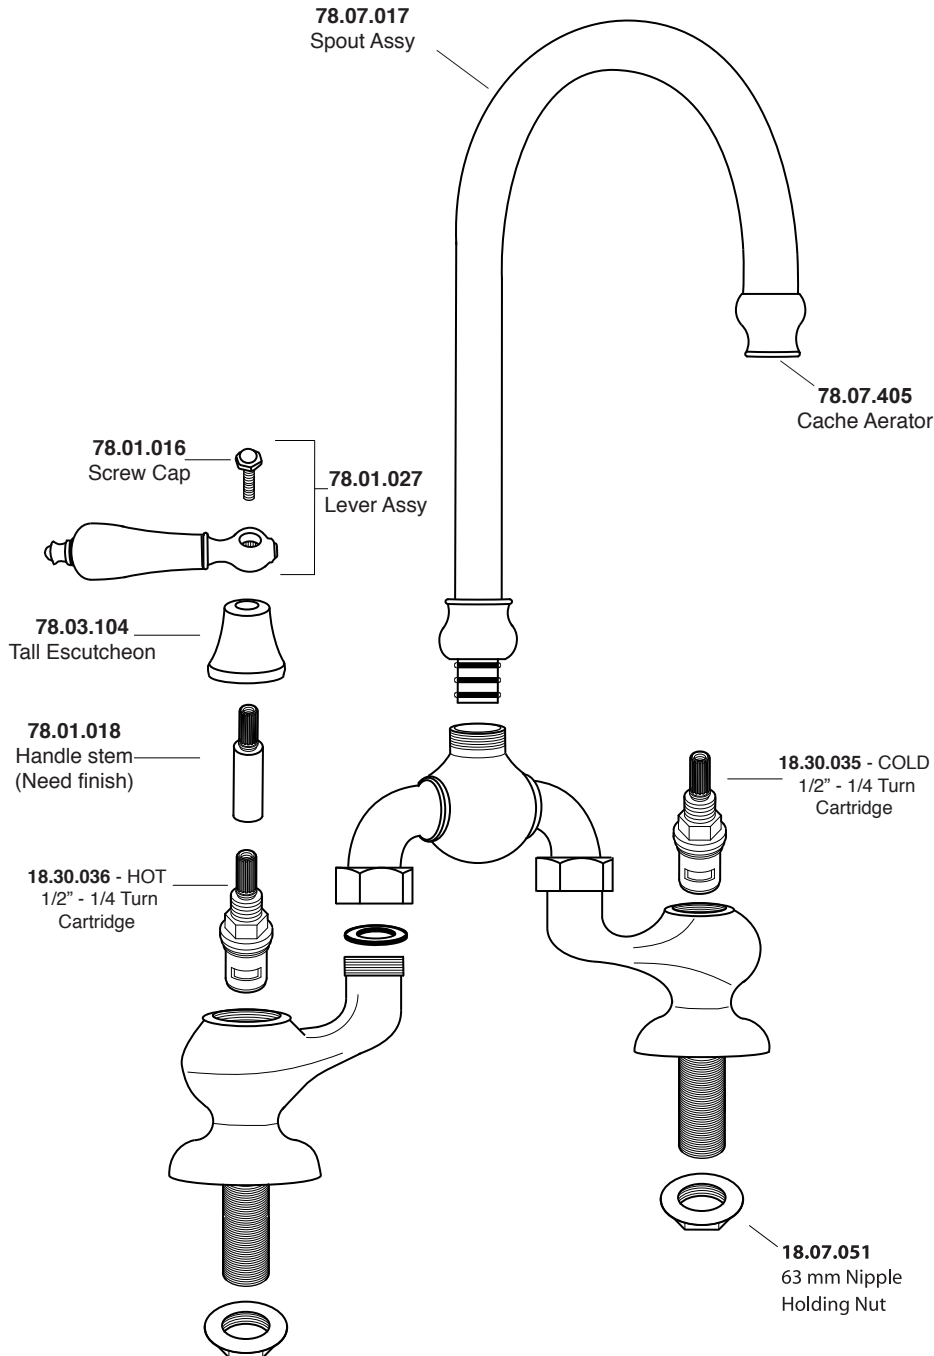

Parts List  
*Sancerre*

Bridge Kitchen or Bar Faucet  
with Swivel Spout

7.57485030

Note: Measurements are subject to change or cancellation. No responsibility is assumed for use of superseded or voided pages.