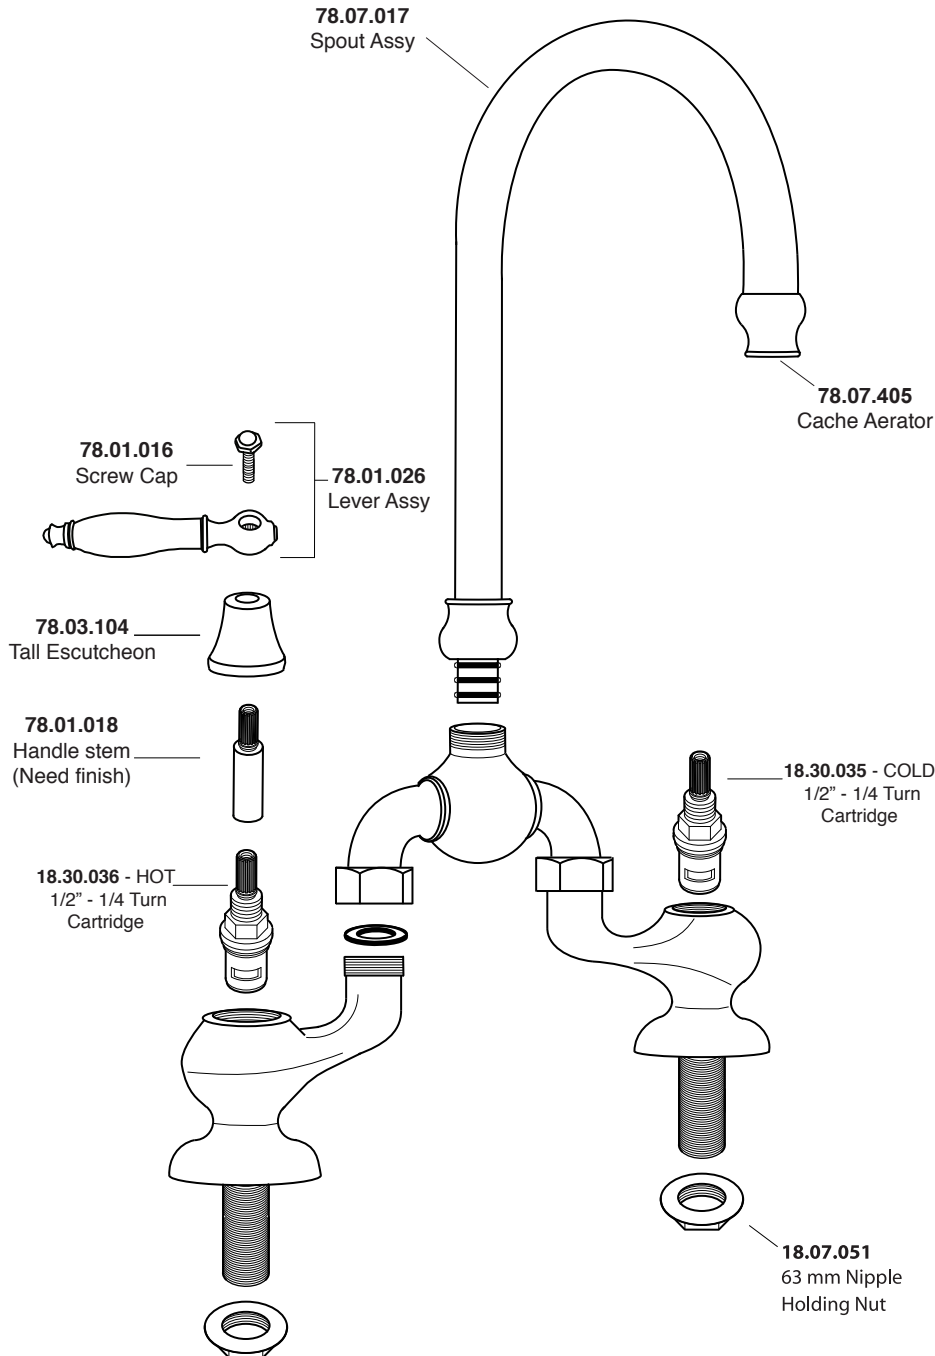

# Sancerre

Bridge Kitchen or Bar Faucet  
with Swivel Spout

7.57486030

Note: Measurements are subject to change or cancellation. No responsibility is assumed for use of superseded or voided pages.