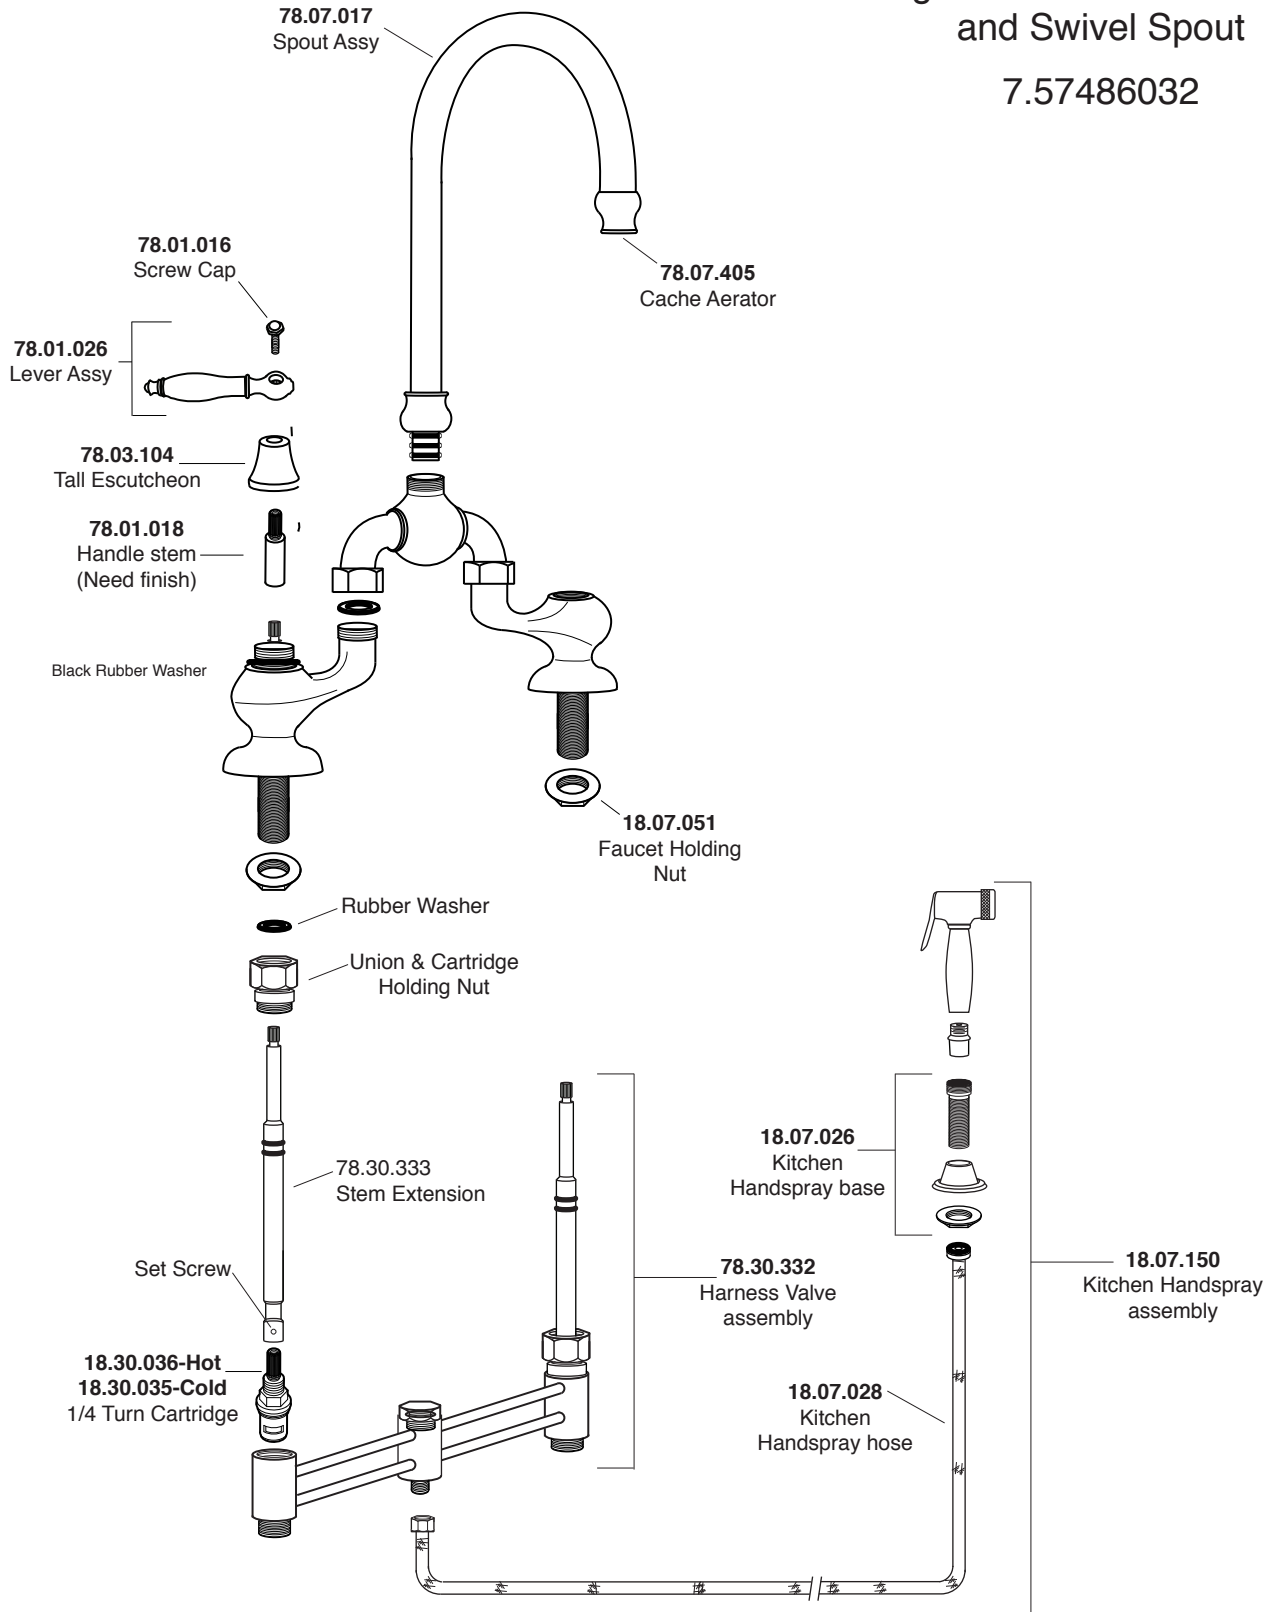

Sancerre

Bridge Kitchen with Handspray
and Swivel Spout

7.57486032

Note: Measurements are subject to change or cancellation. No responsibility is assumed for use of superseded or voided pages.