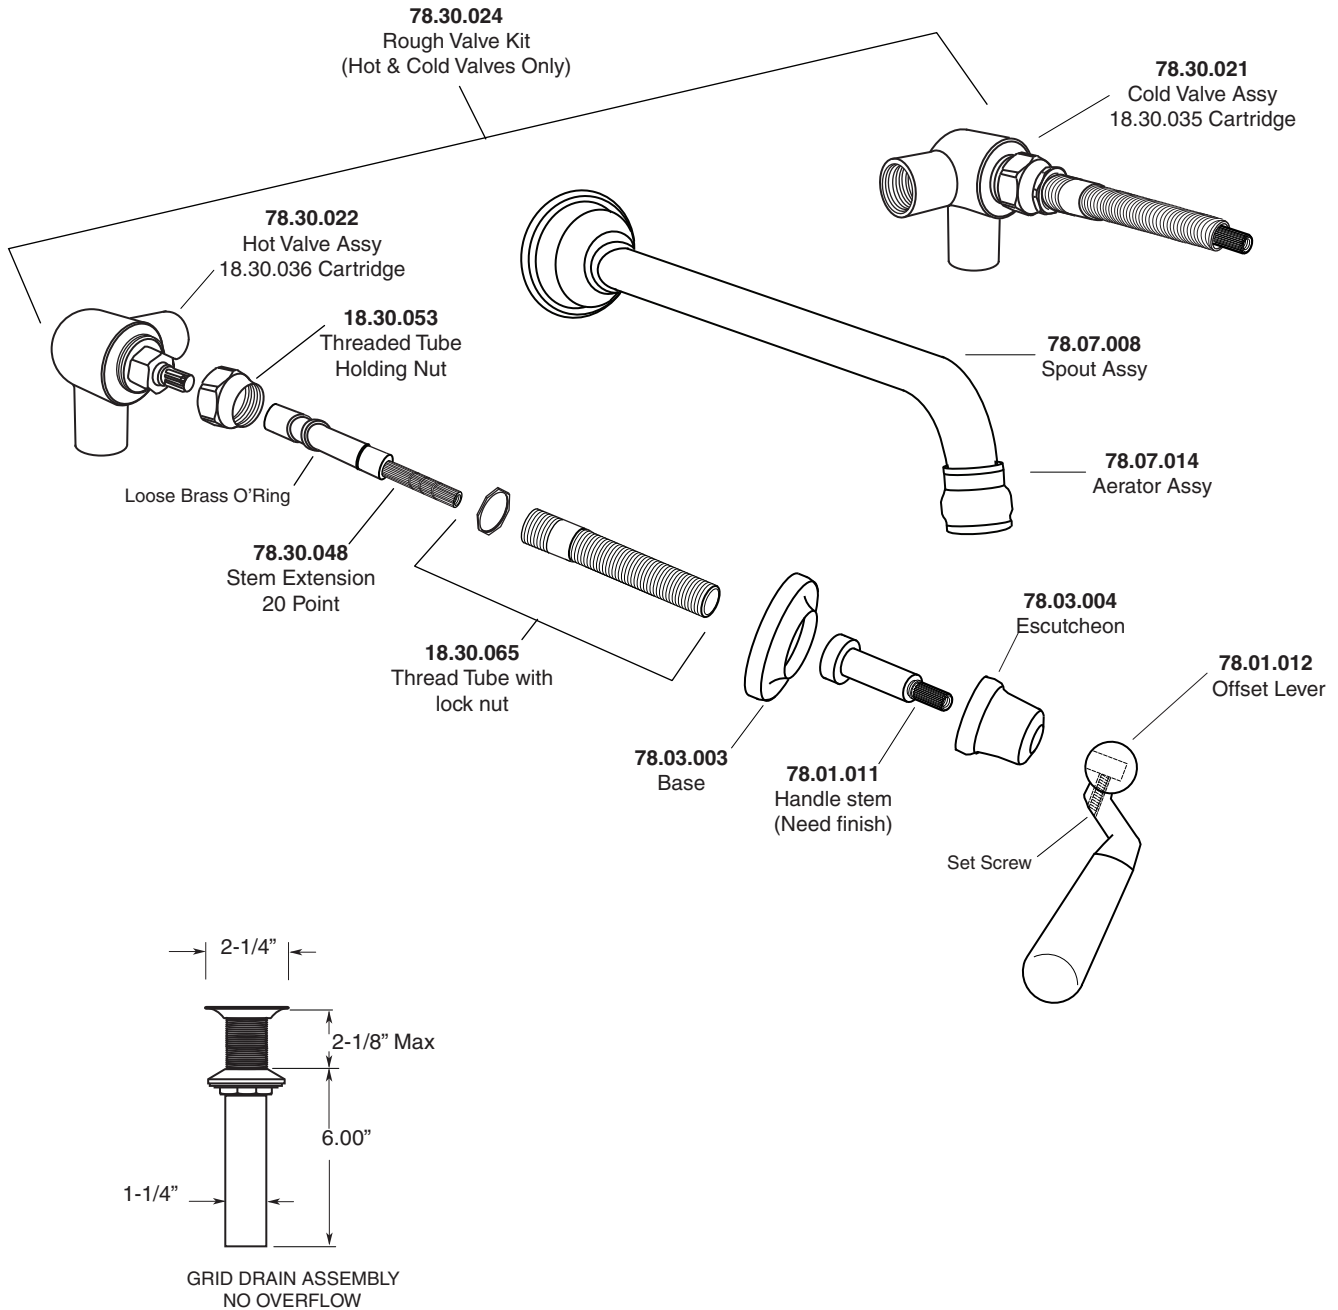

Parts List Rutherford

Vessel Lavatory Set

7.5548207

Note: Measurements are subject to change or cancellation. No responsibility is assumed for use of superseded or voided pages.