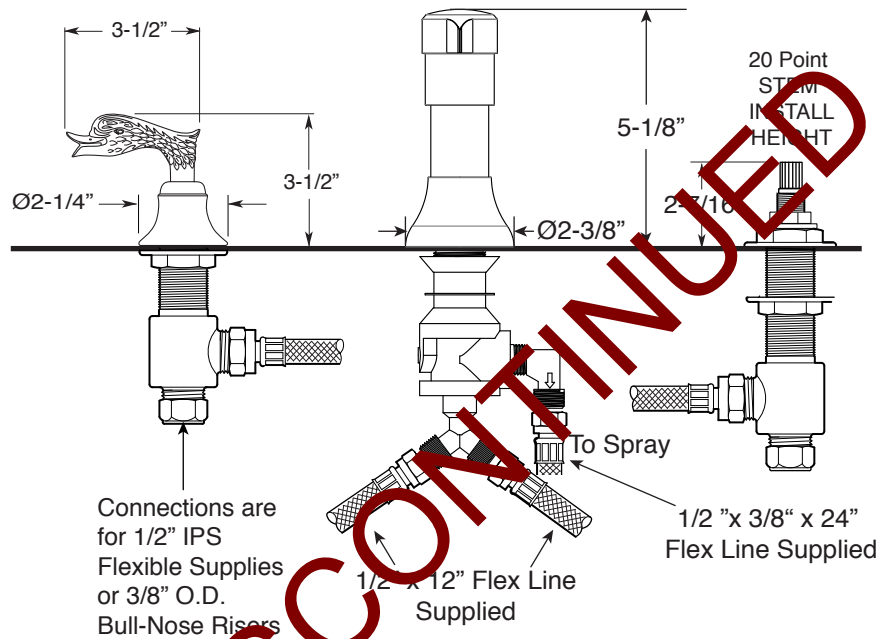

FEATURES:

- All brass construction.
- Hot & Cold valves and integral Vacuum Breaker/Diverter require 1-1/4" (max.) holes.
- Includes pop-up drain assembly with overflow. Longer ball rod available on request. P/N: APS.11.019
- Diverter controls water flow between douche spray & flushing rim.
- 1/4-turn ceramic disc valve cartridges for handles.
- Available in all finishes. Warranty varies according to finish selection.

Deck Mount Bidet Set

1.003790

Windsor Elite Handle

Front View

Side View

Note: Measurements are subject to change. No responsibility is assumed for use of superseded or voided pages.