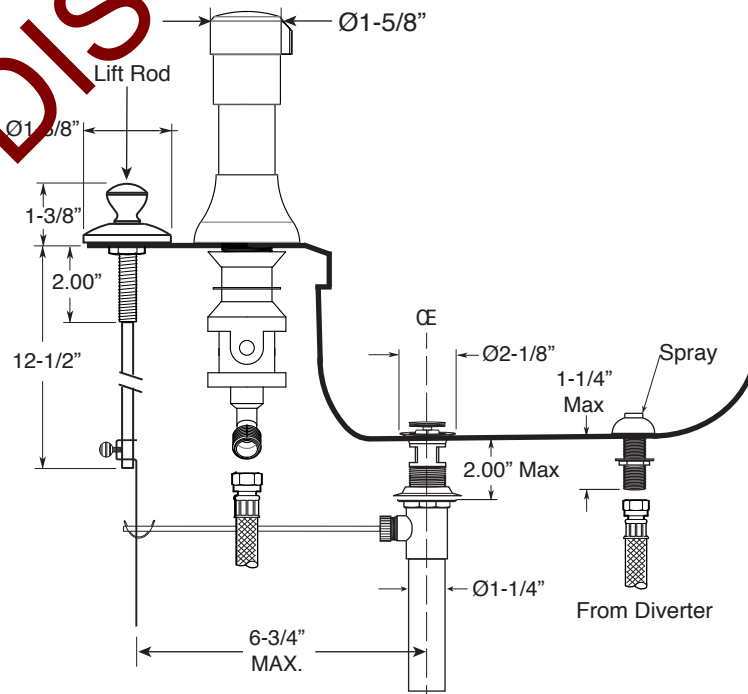

FEATURES:

- All brass construction.
- Hot & Cold valves and integral Vacuum Breaker/Diverter require 1-1/4" (max.) holes.
- Includes pop-up drain assembly with overflow. Longer ball rod available on request. P/N: APS.11.019
- Diverter controls water flow between douche spray & flushing rim.
- 1/4-turn ceramic disc valve cartridges for handles.
- Available in all finishes. Warranty varies according to finish selection.

Deck Mount Bidet Set

1.003790

Windsor Elite Handle

Front View

Side View

Note: Measurements are subject to change. No responsibility is assumed for use of superseded or voided pages.