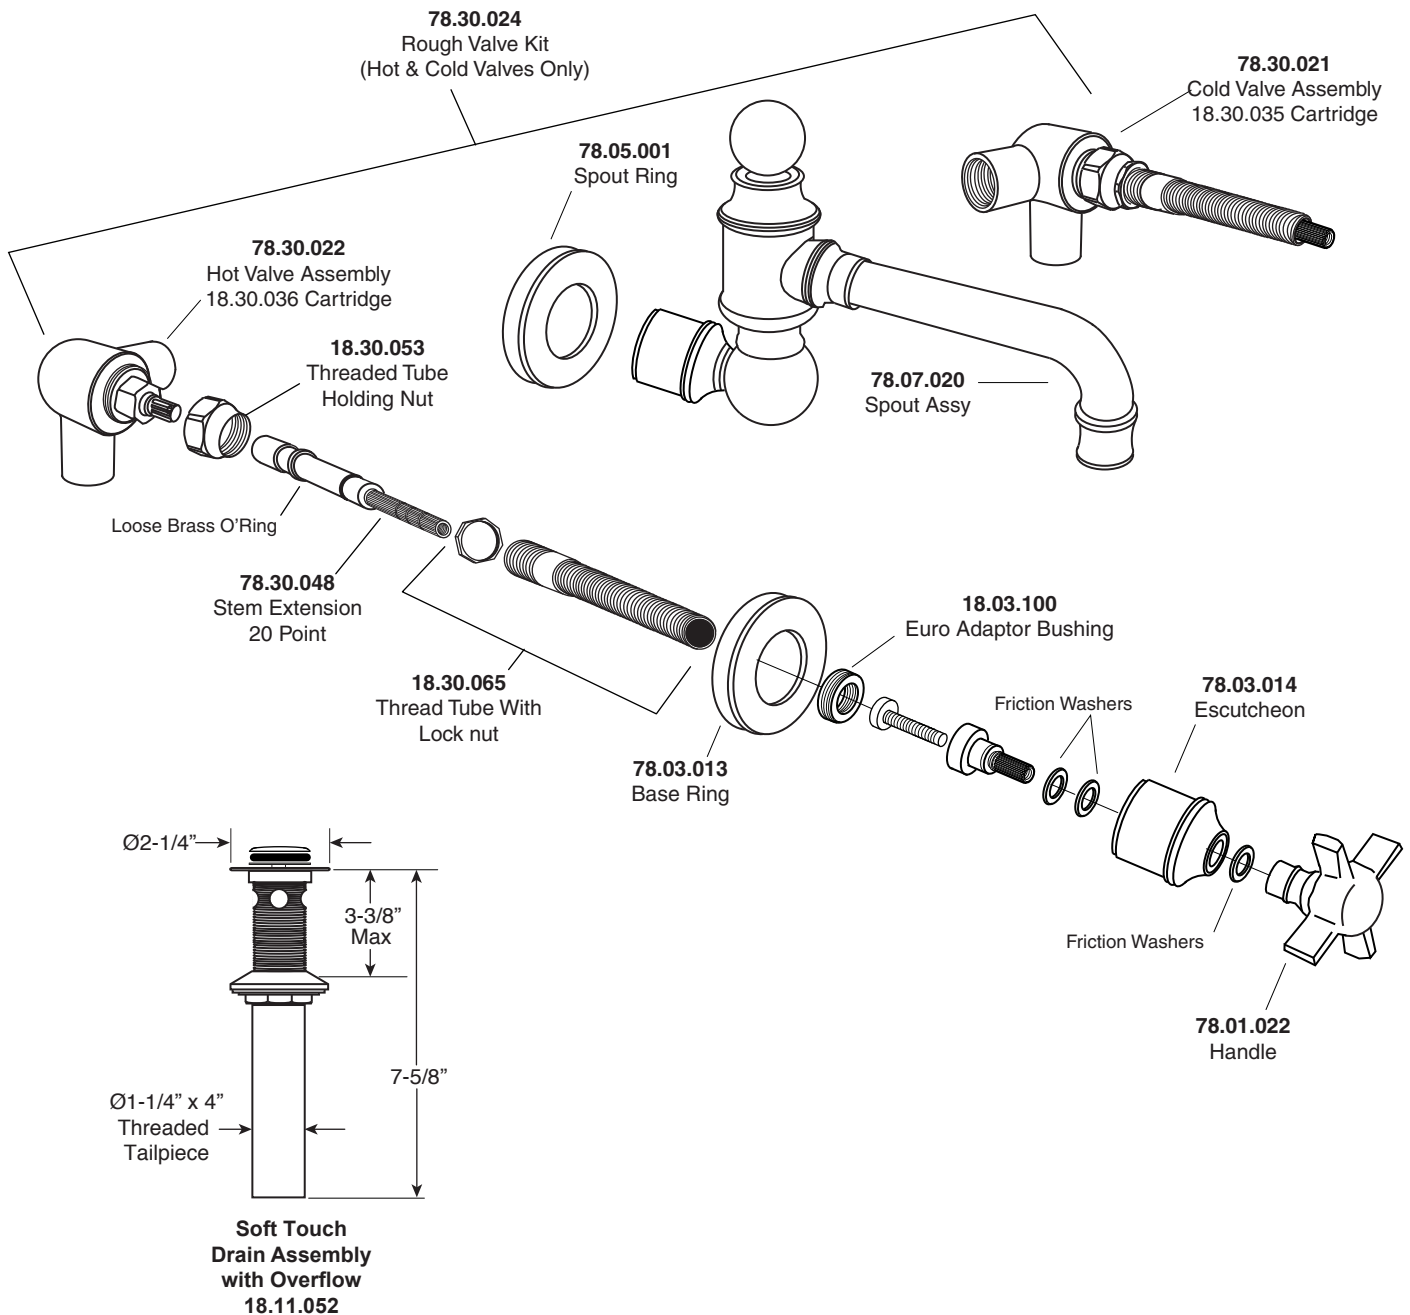

Parts List
Margaux
Vessel Lavatory Set
7.5815707

Note: Measurements are subject to change or cancellation. No responsibility is assumed for use of superseded or voided pages.