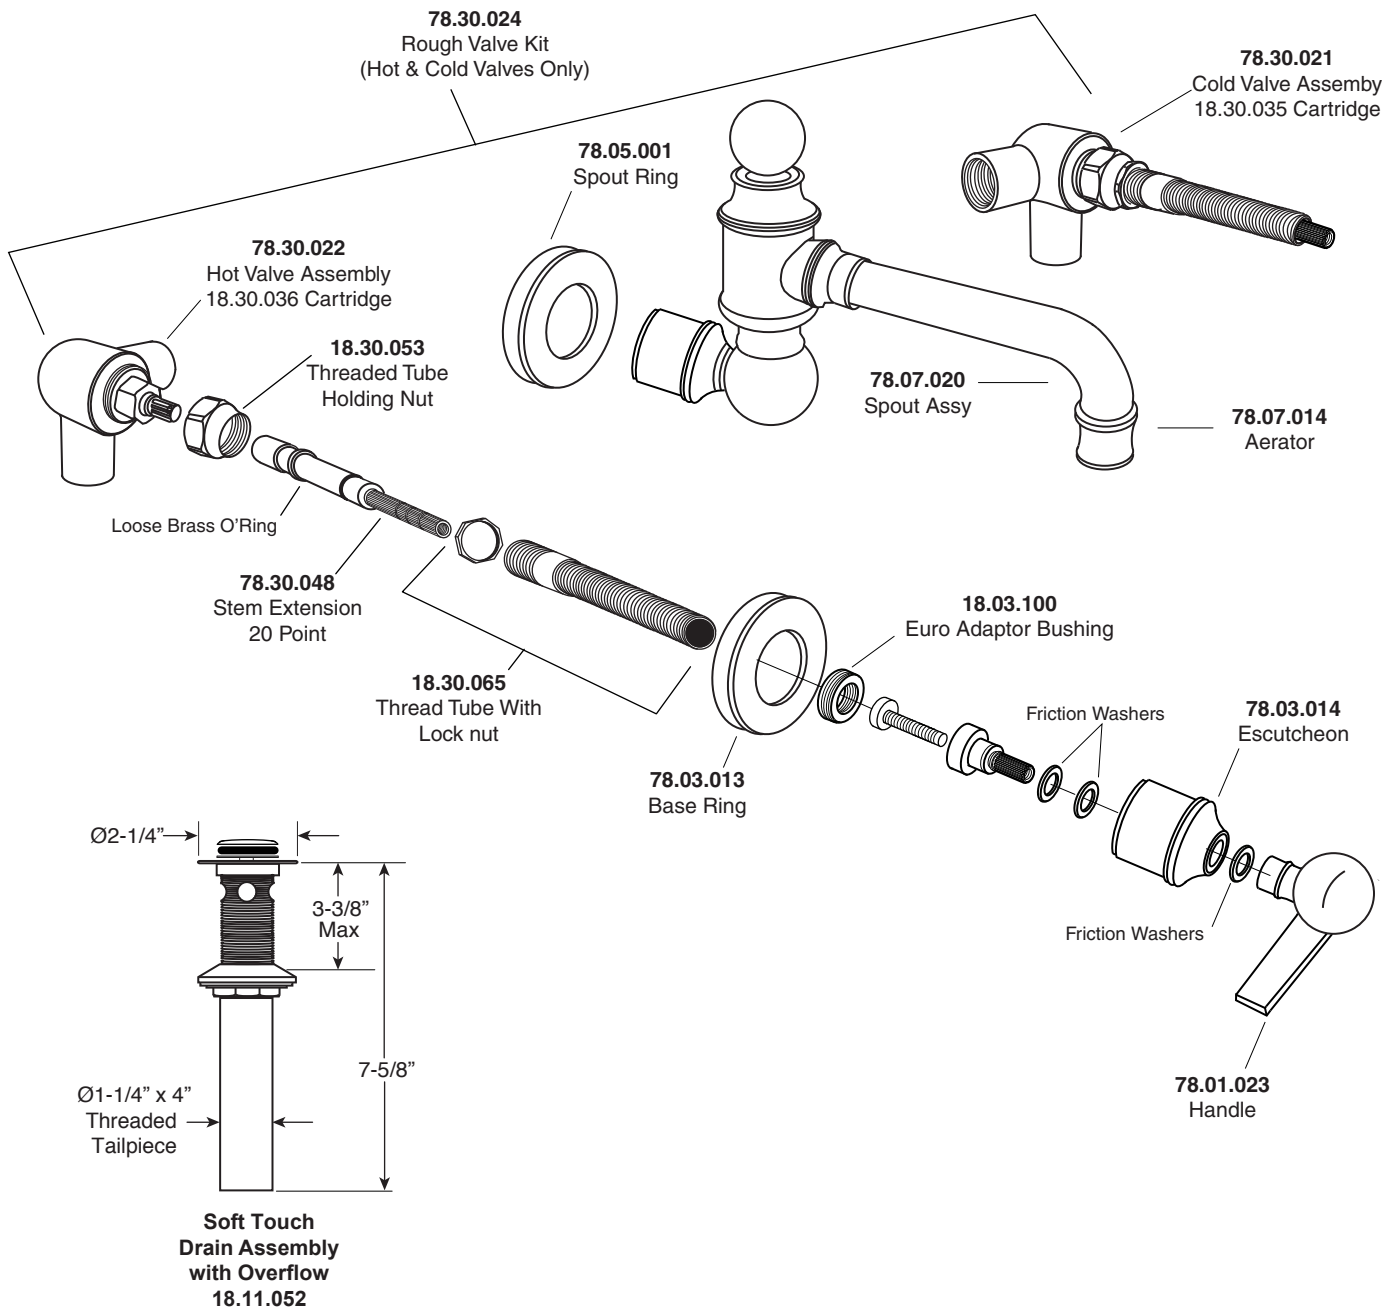

Parts List
Margaux
Vessel Lavatory Set
7.5815807

Note: Measurements are subject to change or cancellation. No responsibility is assumed for use of superseded or voided pages.