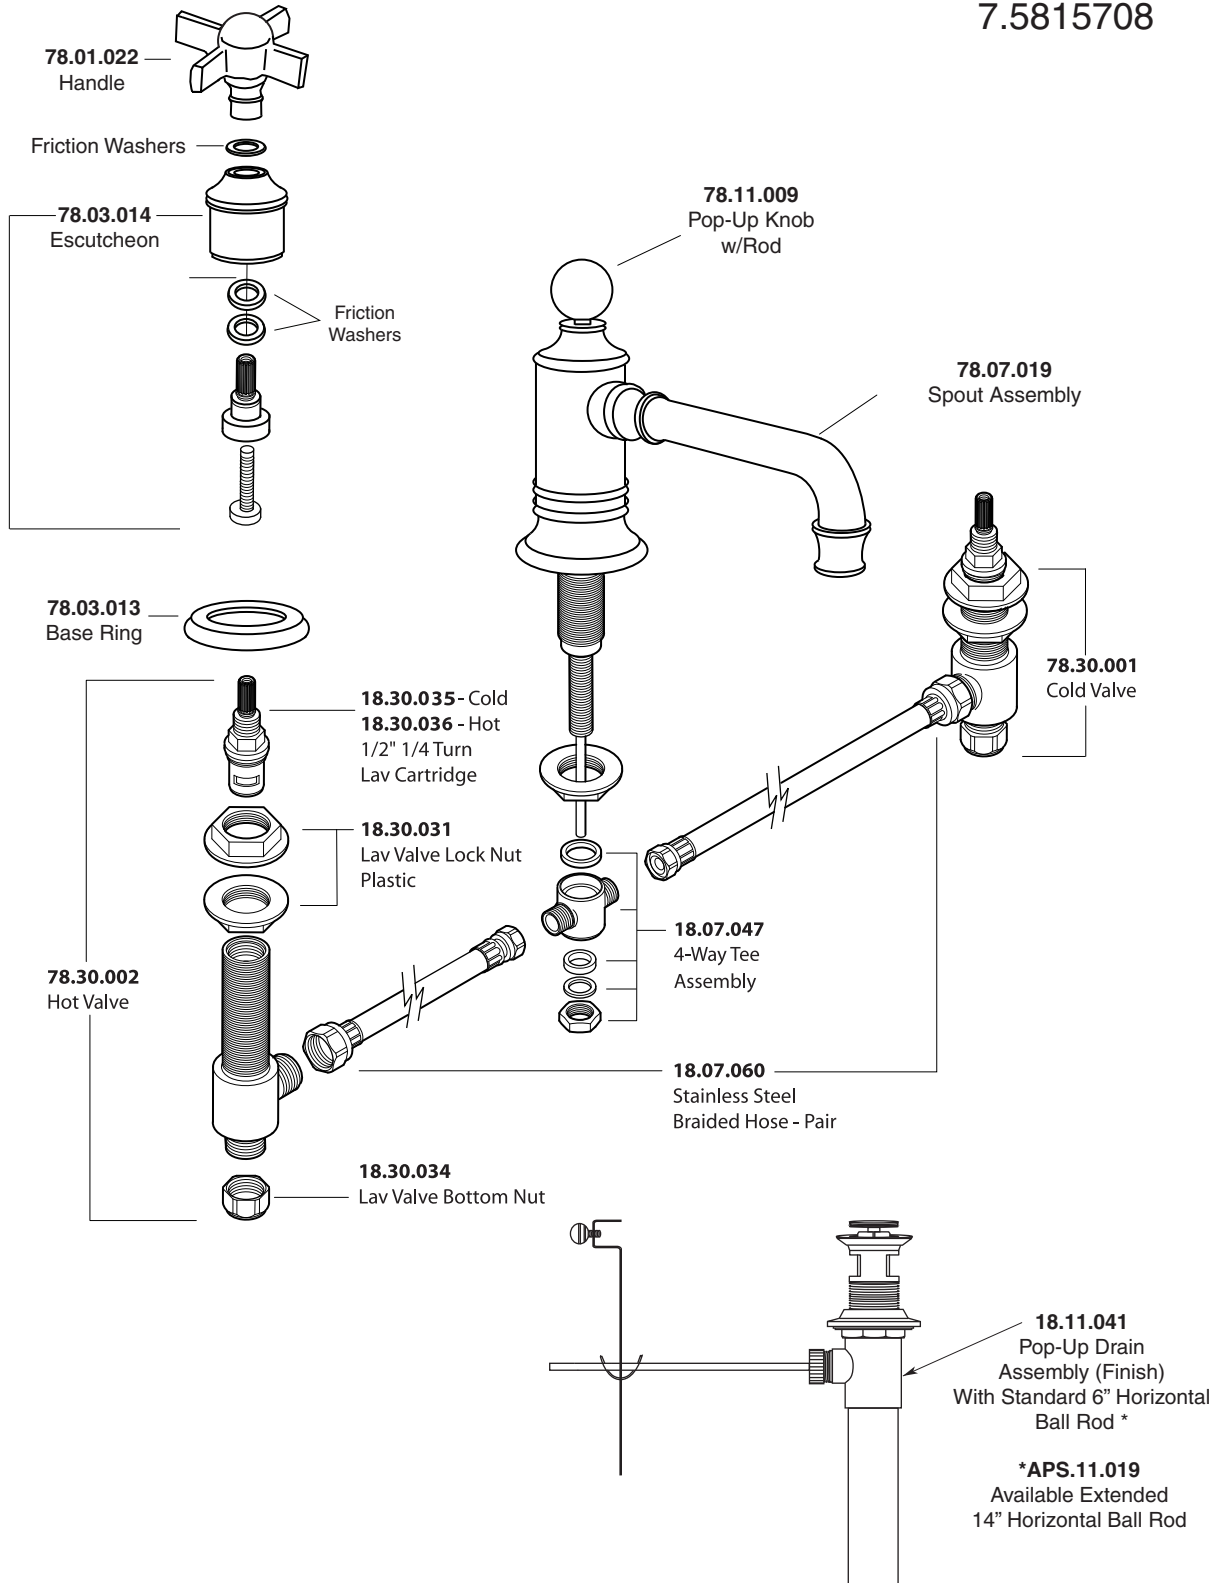

Parts List
Margaux
Widespread Lavatory Set

7.5815708

Note: Measurements are subject to change or cancellation. No responsibility is assumed for use of superseded or voided pages.