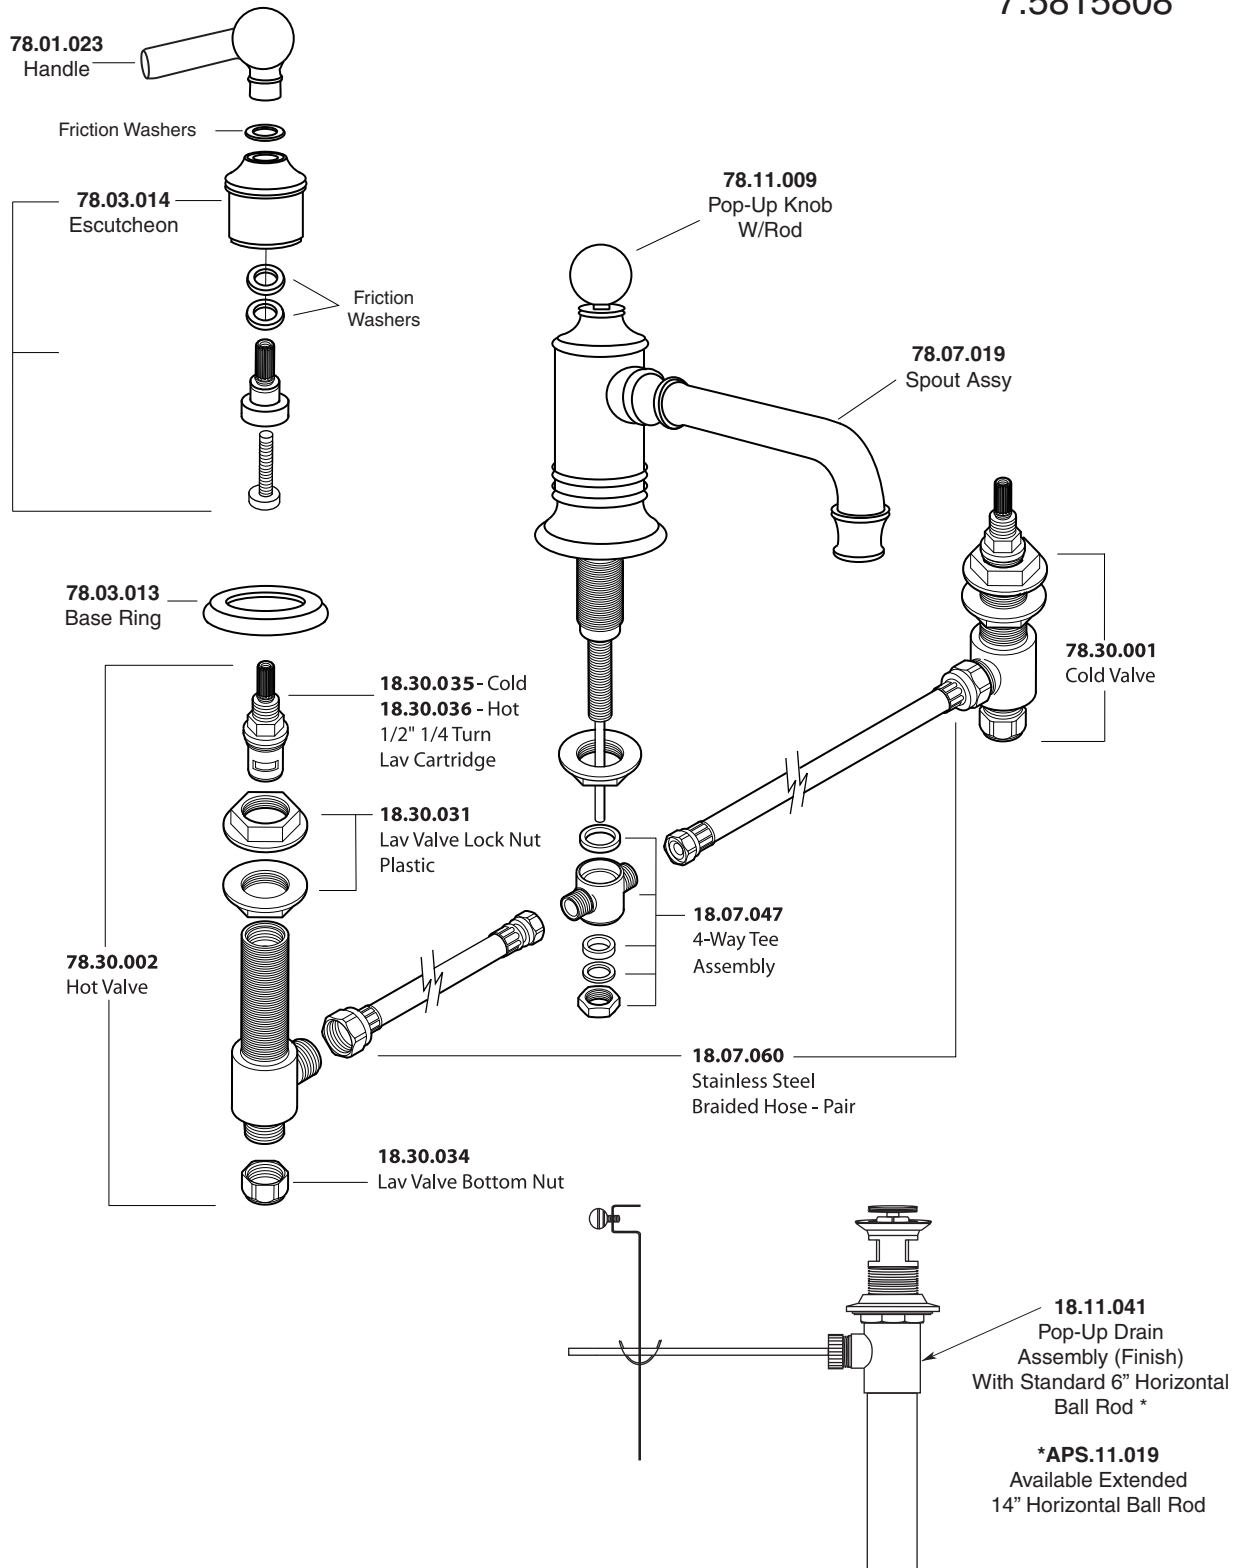

# Parts List Margaux

Widespread Lavatory Set

7.5815808

Note: Measurements are subject to change or cancellation. No responsibility is assumed for use of superseded or voided pages.