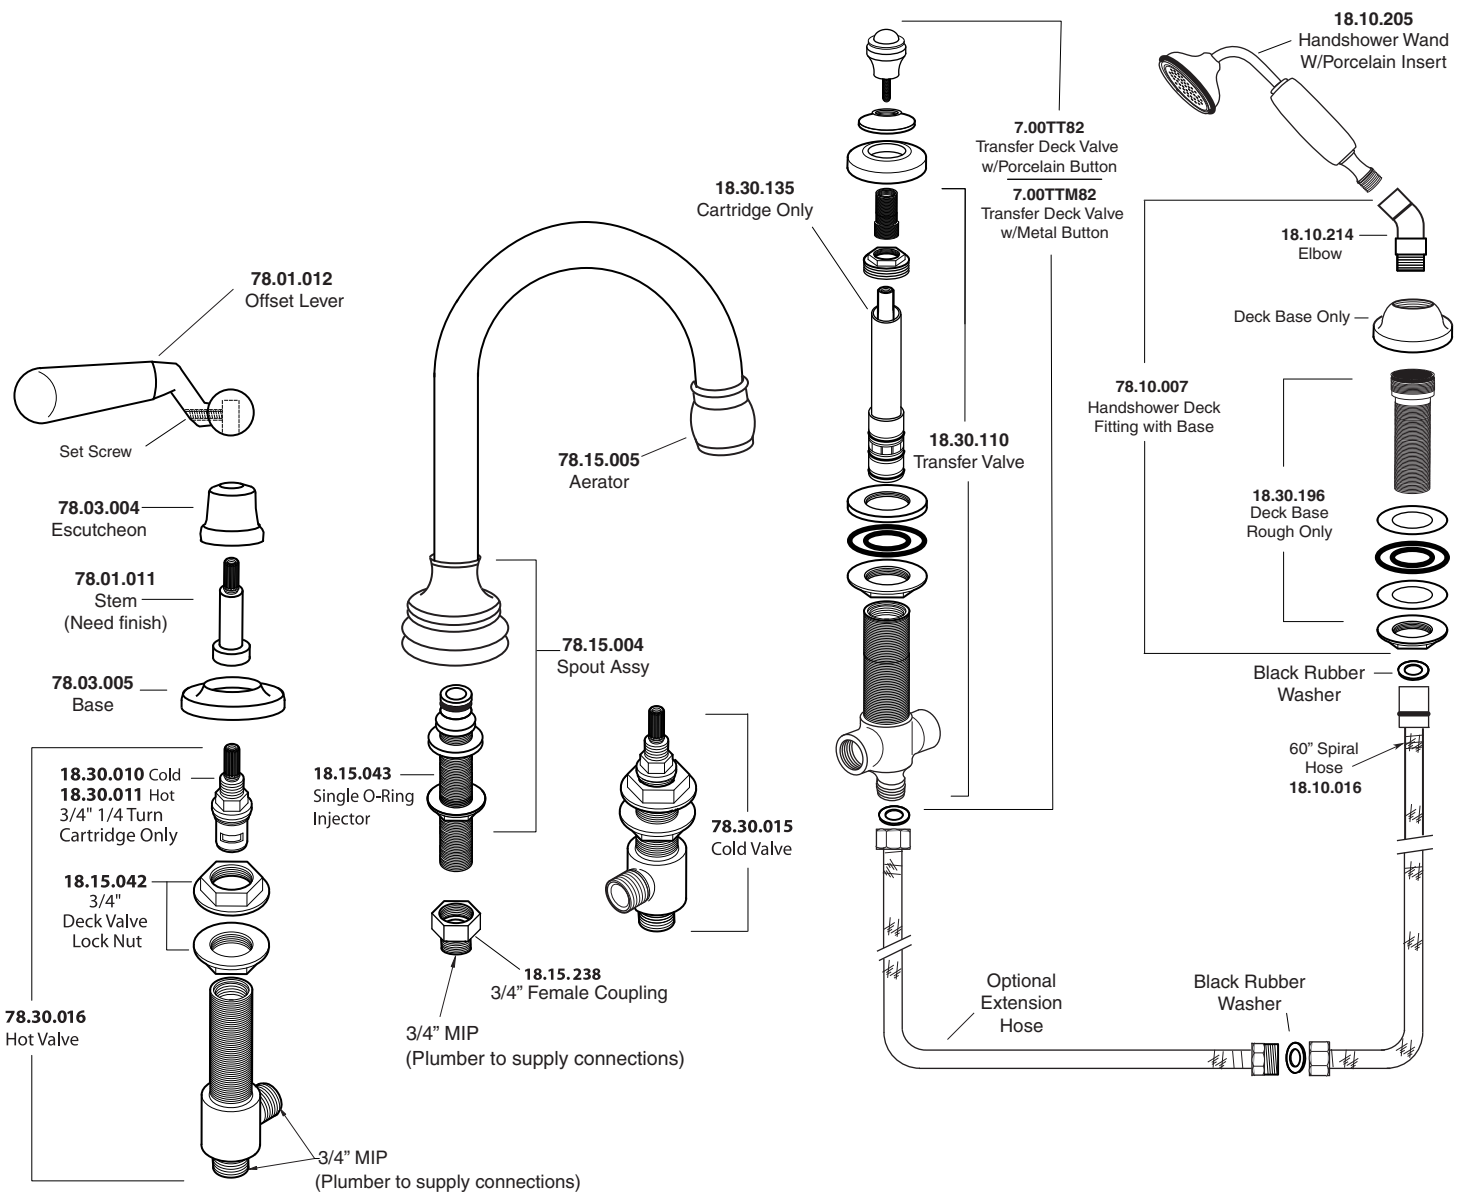

Parts List Rutherford

Roman Tub Set with Deckmount
Handshower and Transfer Valve

7.5548293

Note: Measurements are subject to change or cancellation. No responsibility is assumed for use of superseded or voided pages.