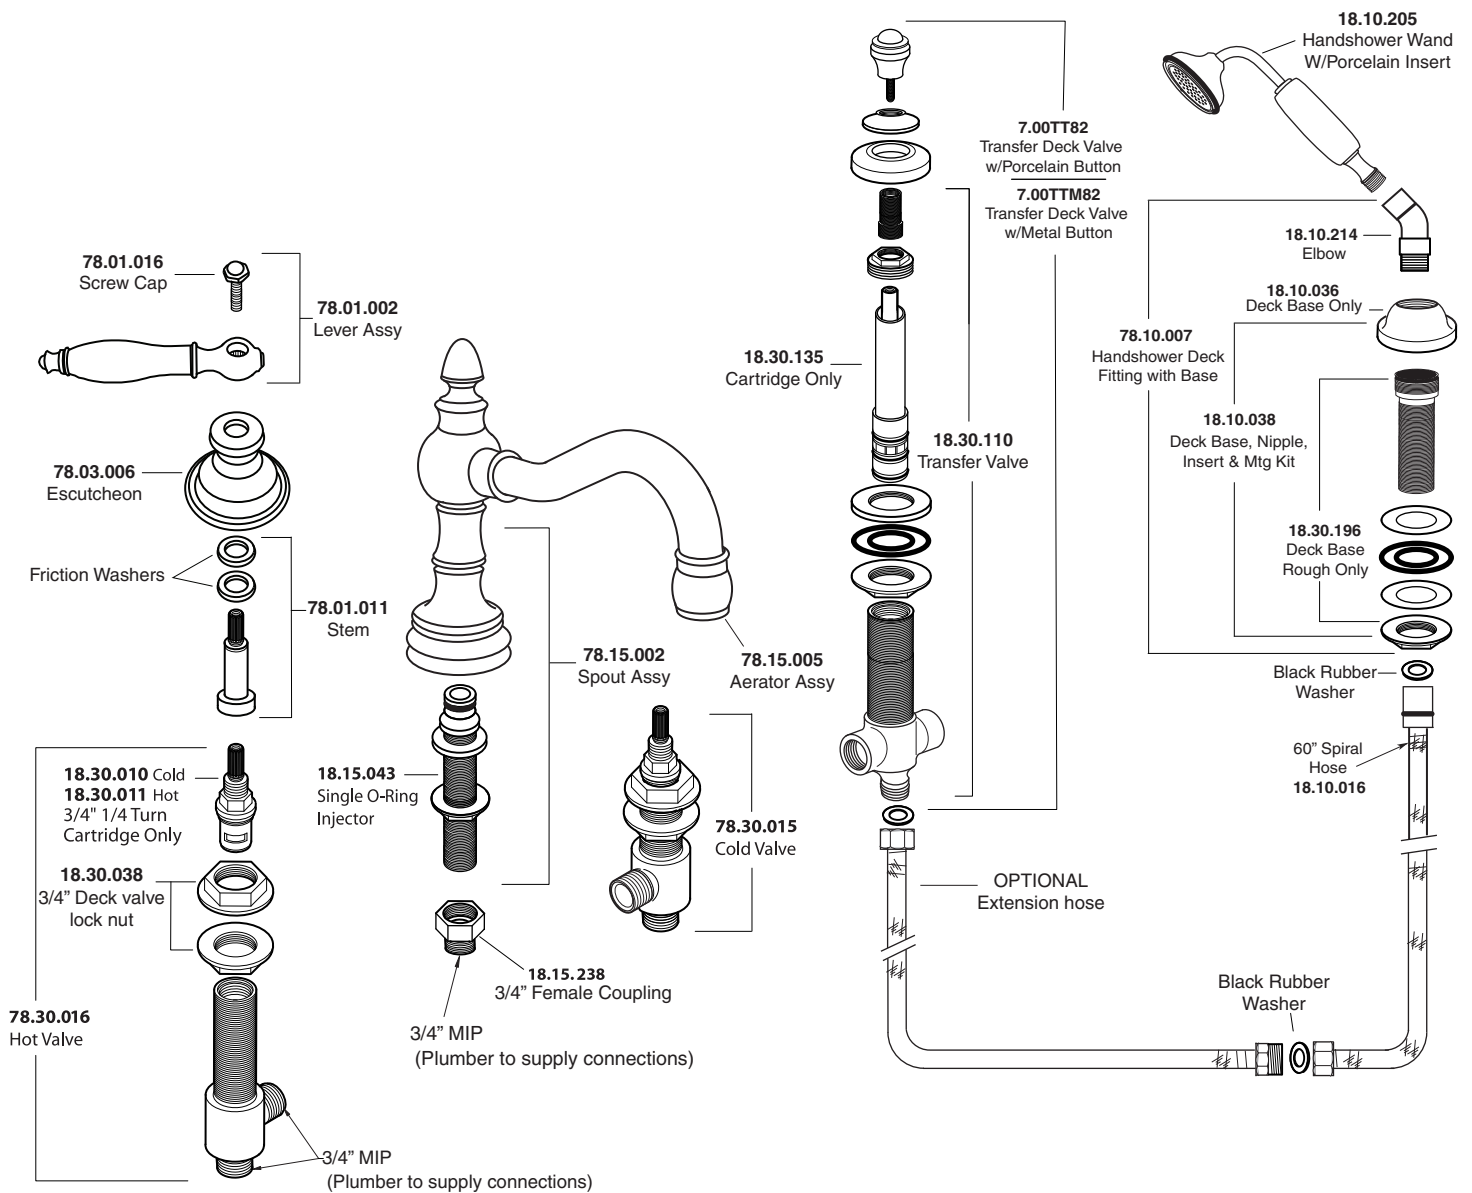

Parts List Cote d'Or

Roman Tub Set with Deckmount
Handshower and Transfer Valve

7.5602693

Note: Measurements are subject to change or cancellation. No responsibility is assumed for use of superseded or voided pages.