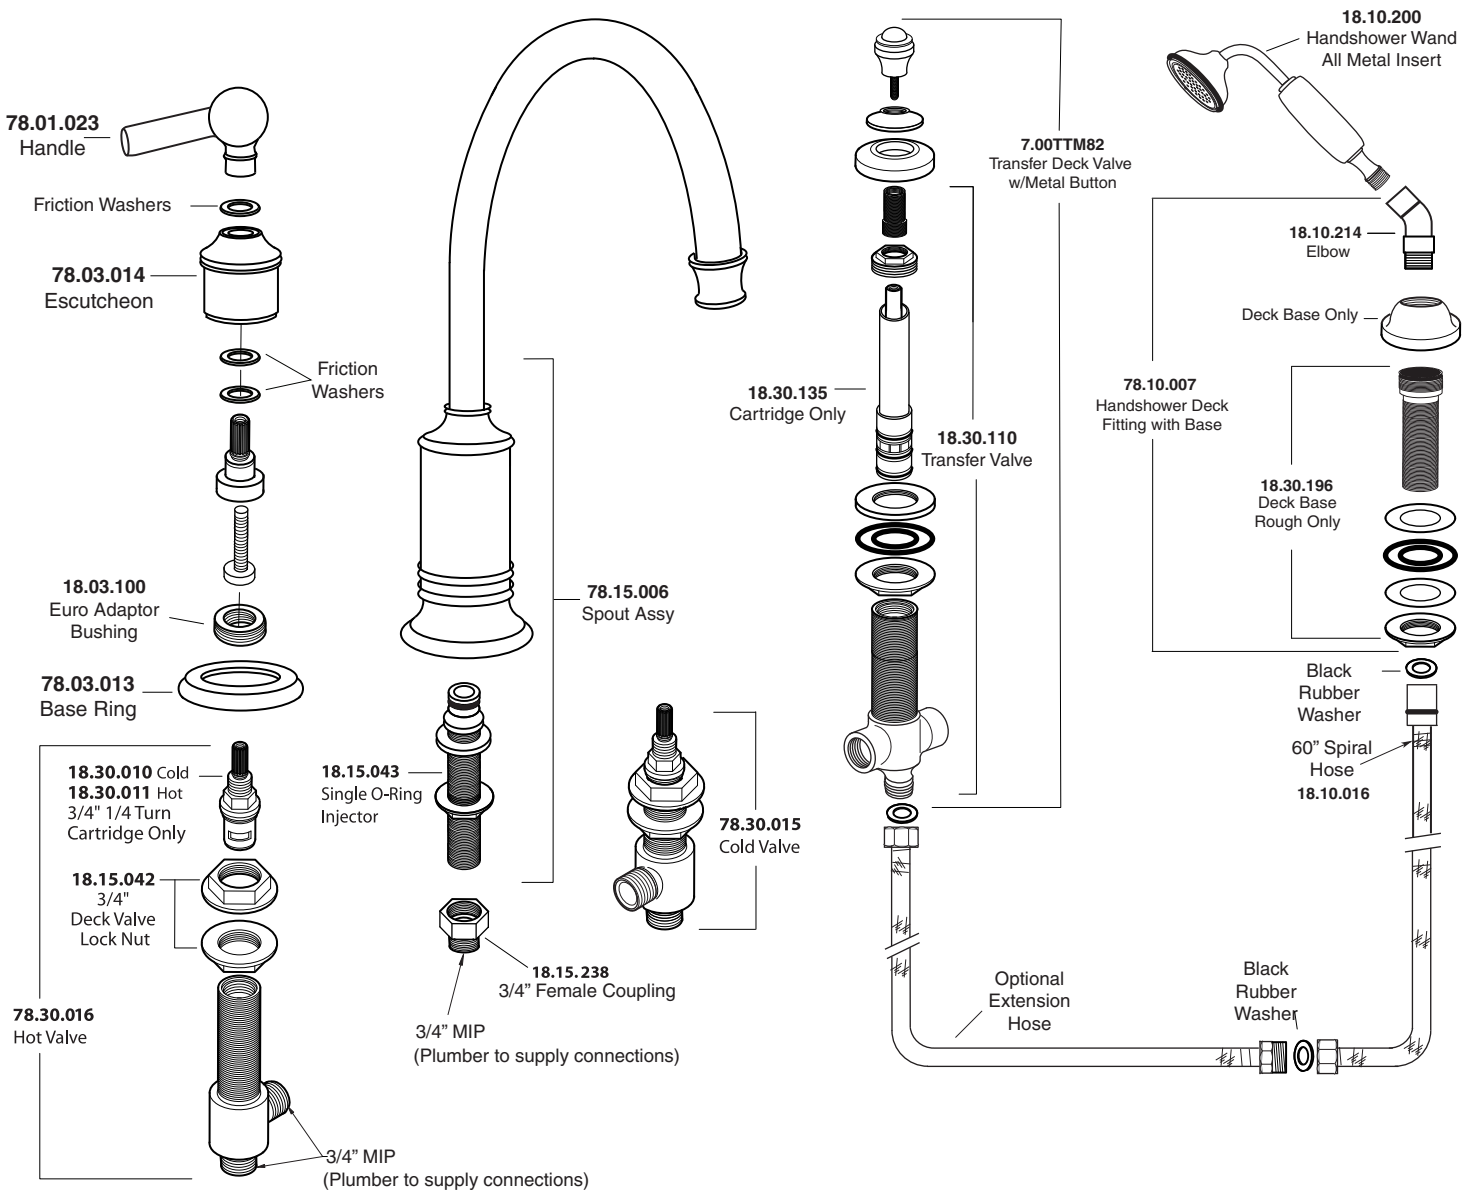

Roman Tub Set with Deckmount
Handshower and Transfer Valve
7.5815893

Note: Measurements are subject to change or cancellation. No responsibility is assumed for use of superseded or voided pages.