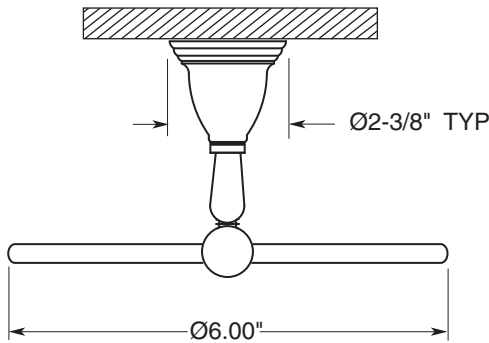

# ENCORE

Series 01

ACCESSORIES

Towel Ring

ES.07TR

FEATURES:

- All brass construction.
- Available in 5 designated Sigma finishes.
- Mounting bracket and screws are supplied.

**TOP VIEW**

**FRONT VIEW**

**SIDE VIEW**

Note: Measurements are subject to change or cancellation. No responsibility is assumed for use of superseded or voided pages.