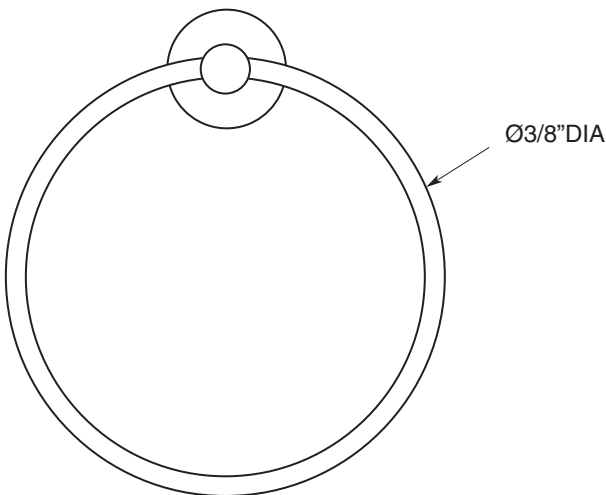

# ENCORE

Series 01

ACCESSORIES

Towel Ring

ES.07TR

FEATURES:

- All brass construction.
- Available in 5 designated Sigma finishes.
- Mounting bracket and screws are supplied.

**TOP VIEW**

**FRONT VIEW**

**SIDE VIEW**

Note: Measurements are subject to change or cancellation. No responsibility is assumed for use of superseded or voided pages.