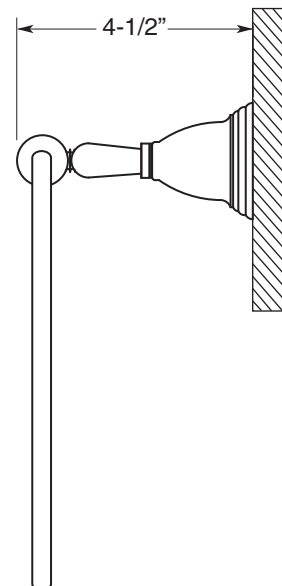

# ENCORE

Series 01

ACCESSORIES

Towel Ring

ES.07TR

FEATURES:

- All brass construction.
- Available in 5 designated Sigma finishes.
- Mounting bracket and screws are supplied.

**TOP VIEW**

**FRONT VIEW**

**SIDE VIEW**

Note: Measurements are subject to change or cancellation. No responsibility is assumed for use of superseded or voided pages.