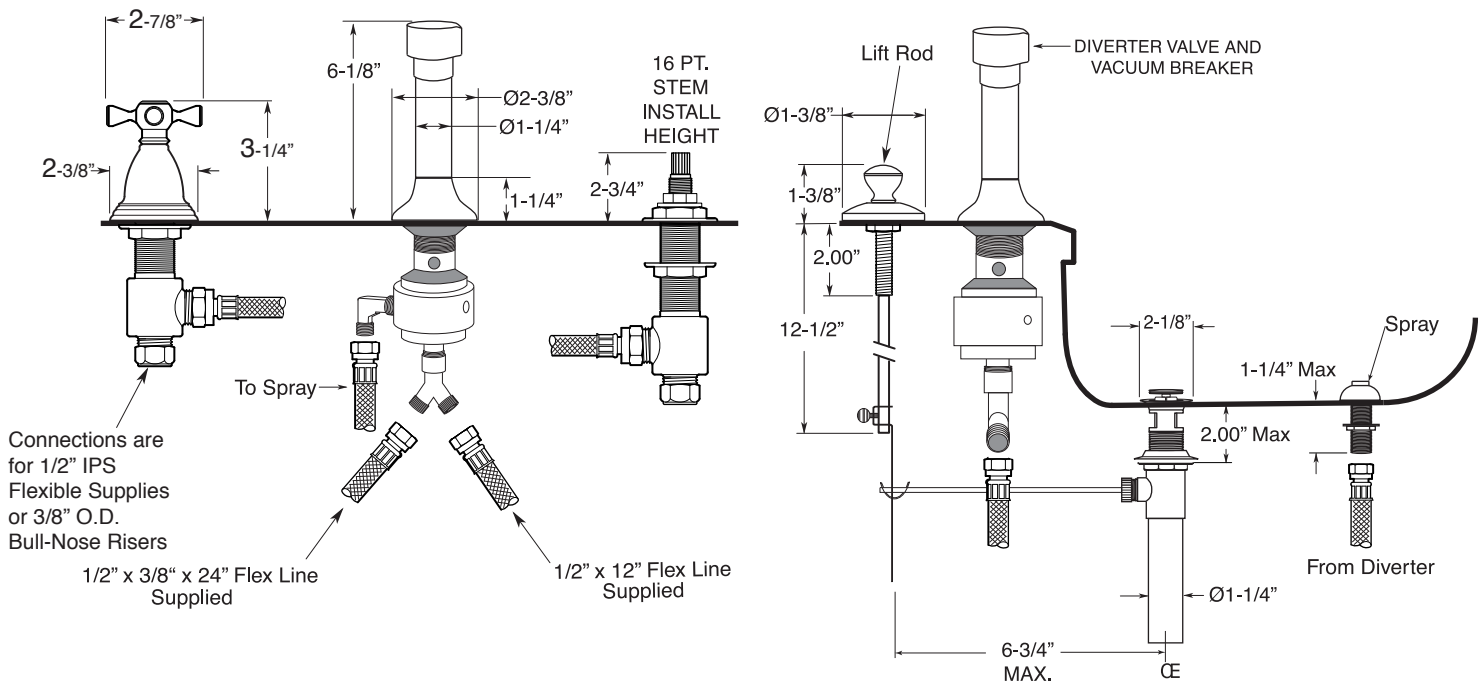

## Series 01 Raleigh

Bidet Set  
ES.001590

**FEATURES:**

- All brass construction.
- Hot & Cold valves and diverter require 1-1/4" holes max.
- Includes pop-up drain assembly with overflow. Extended horizontal ball rod available- P/N: APS.11.019
- Integral vacuum breaker with transfer valve
- Diverter controls water flow between douche spray & flushing rim
- Flexible hose connections supplied.
- 1/4-turn ceramic disc valve cartridge.
- Available in 5 designated Sigma finishes.
- Certified to meet or exceed the following codes and standards:  
ASME A112.18.1-2005/CSAB125.1-2005

Note: Measurements are subject to change or cancellation. No responsibility is assumed for use of superseded or voided pages.