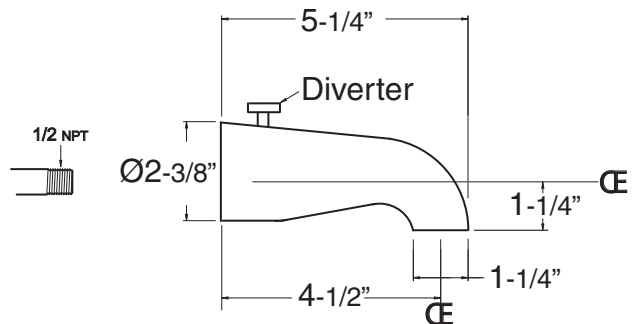

ENCORE

Series 01 MONTREAL
Pressure Balance Tub & Shower Set
with Diverter Tub Spout
ES.001768
(Trim only - ES.001768T)

Features:

- Forged brass construction
- Available in 5 designated Sigma finishes.
- Valve cartridge 18.30.865
- Adjustable hot limit safety stop
- Reversible cartridge
- 5.6 GPM @ 45 PSI
- Meets: ASME A112.18.1/CSA B125.1-2011

Cutaway View

Top View

Note: Measurements are subject to change or cancellation. No responsibility is assumed for use of superseded or voided pages.