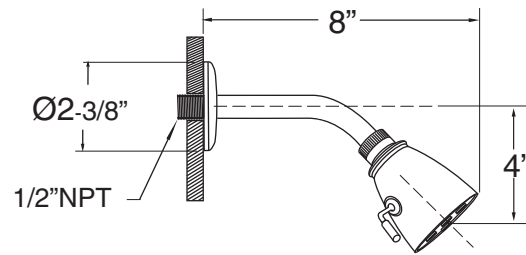

ENCORE

Series 01 MONTREAL
Pressure Balance Tub & Shower Set
with Diverter Tub Spout
ES.001768
(Trim only - ES.001768T)

Features:

- Forged brass construction
- Available in 5 designated Sigma finishes.
- Valve cartridge 18.30.865
- Adjustable hot limit safety stop
- Reversible cartridge
- 5.6 GPM @ 45 PSI
- Meets: ASME A112.18.1/CSA B125.1-2011

Cutaway View

Top View

Note: Measurements are subject to change or cancellation. No responsibility is assumed for use of superseded or voided pages.