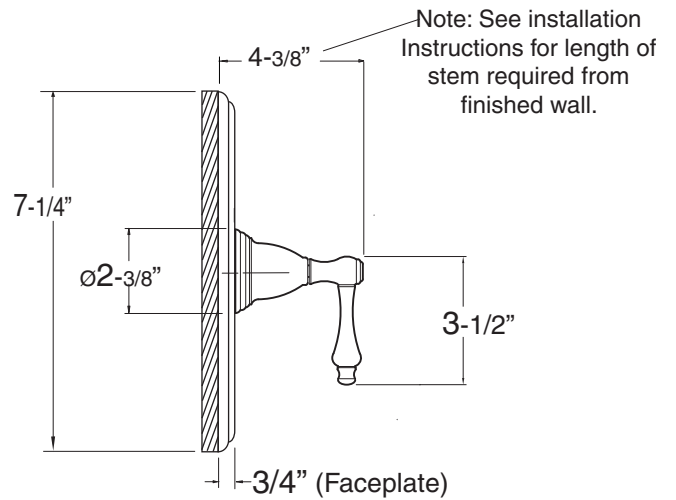

ENCORE

Series 01 MONTREAL
Pressure Balance Tub & Shower Set
with Diverter Tub Spout
ES.001768
(Trim only - ES.001768T)

Features:

- Forged brass construction
- Available in 5 designated Sigma finishes.
- Valve cartridge 18.30.865
- Adjustable hot limit safety stop
- Reversible cartridge
- 5.6 GPM @ 45 PSI
- Meets: ASME A112.18.1/CSA B125.1-2011

Cutaway View

Top View

Note: Measurements are subject to change or cancellation. No responsibility is assumed for use of superseded or voided pages.