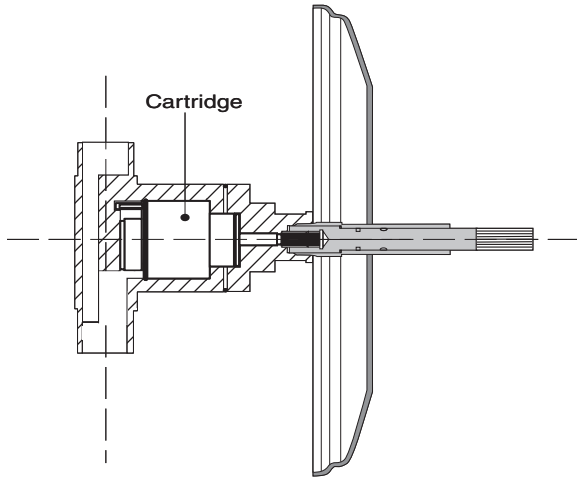

ENCORE

Series 01 MONTREAL
Pressure Balance Tub & Shower Set
with Diverter Tub Spout
ES.001768
(Trim only - ES.001768T)

Features:

- Forged brass construction
- Available in 5 designated Sigma finishes.
- Valve cartridge 18.30.865
- Adjustable hot limit safety stop
- Reversible cartridge
- 5.6 GPM @ 45 PSI
- Meets: ASME A112.18.1/CSA B125.1-2011

Cutaway View

Top View

Note: Measurements are subject to change or cancellation. No responsibility is assumed for use of superseded or voided pages.