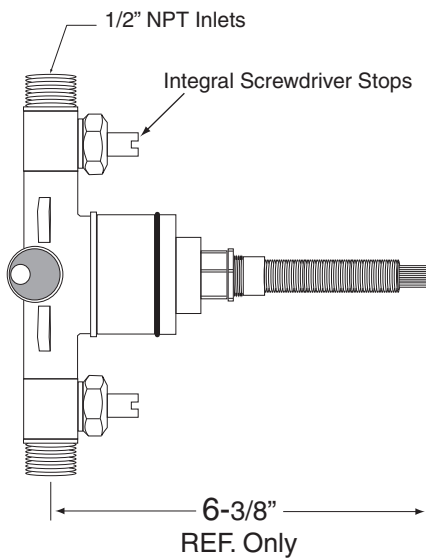

ENCORE

Series 01 MONTREAL
Pressure Balance Tub & Shower Set
with Diverter Tub Spout
ES.001768
(Trim only - ES.001768T)

Features:

- Forged brass construction
- Available in 5 designated Sigma finishes.
- Valve cartridge 18.30.865
- Adjustable hot limit safety stop
- Reversible cartridge
- 5.6 GPM @ 45 PSI
- Meets: ASME A112.18.1/CSA B125.1-2011

Cutaway View

Top View

Note: Measurements are subject to change or cancellation. No responsibility is assumed for use of superseded or voided pages.