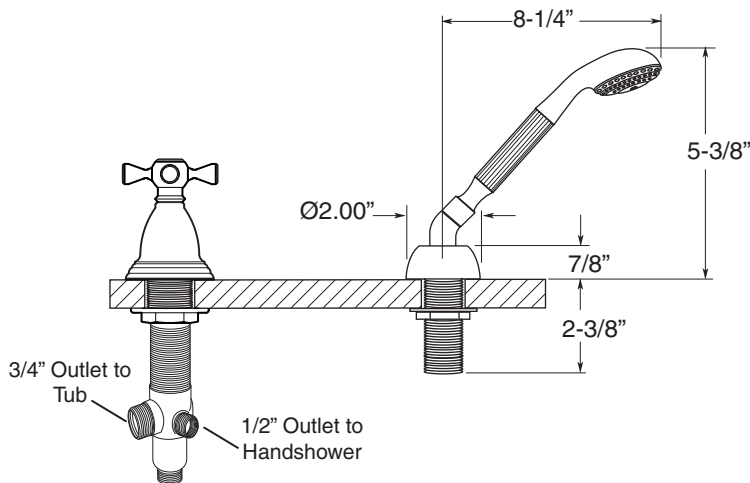

# ENCORE

Series 01 RALEIGH  
Roman Tub Set with  
Deckmount Handshower &  
Diverter  
ES.011593

FEATURES:

- All brass construction.
- 3/4" valve bodies with 1/4-turn ceramic disc cartridge.
- Available in 5 designated Sigma finishes.
- Certified to meet and exceed the following codes and standards:

ASME A112.18.1/CSA B125.1-2011

NOTE: Spout and valves install through 1-1/4" diameter holes.  
Plumber to provide 3/4" supply lines to valves

NOTE: 1/2" outlet for in-line vacuum breaker (18.15.055) and 60" chrome spiral hose (18.10.016) - INCLUDED

Note: Measurements are subject to change or cancellation. No responsibility is assumed for use of superseded or voided pages.