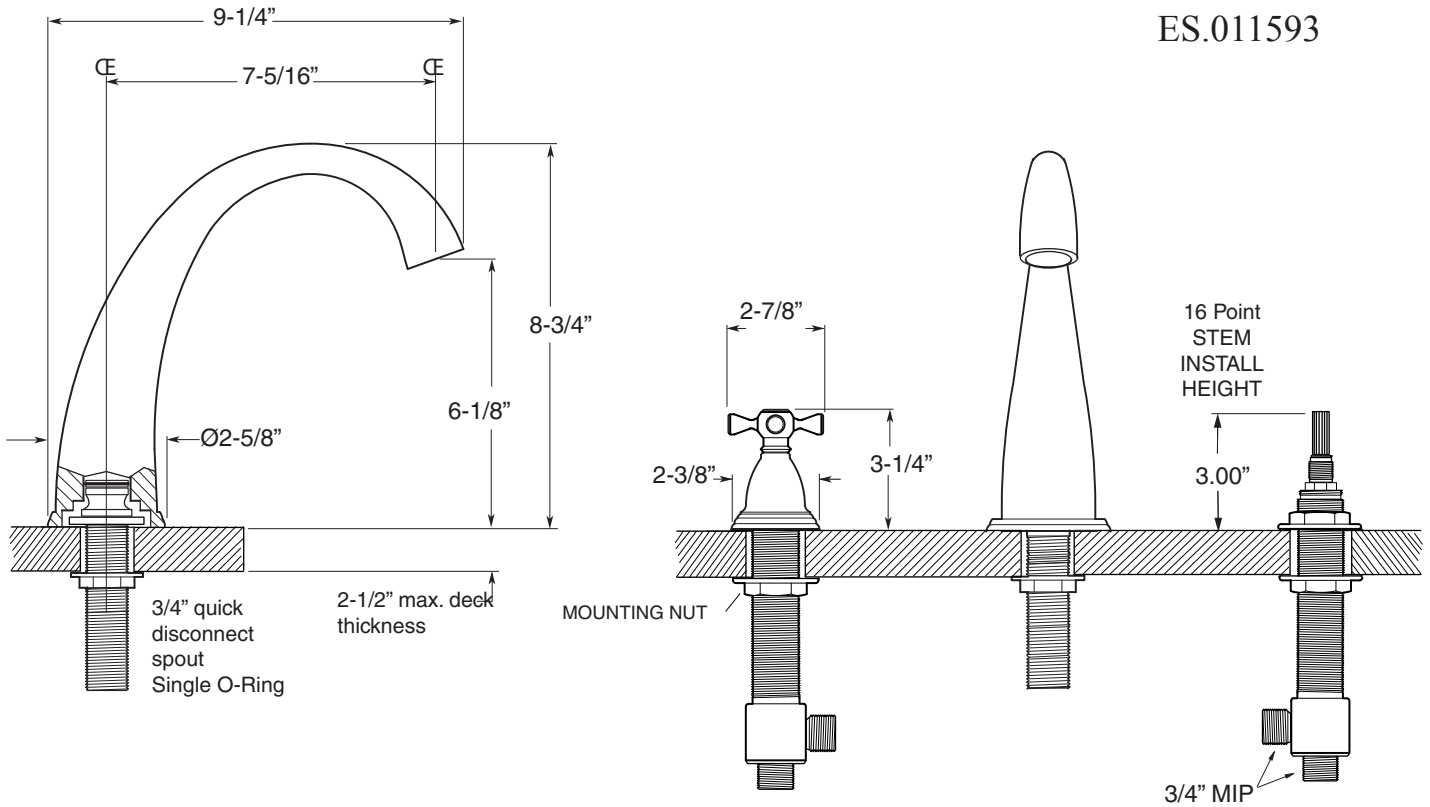

# ENCORE

Series 01 RALEIGH  
Roman Tub Set with  
Deckmount Handshower &  
Diverter  
ES.011593

FEATURES:

- All brass construction.
- 3/4" valve bodies with 1/4-turn ceramic disc cartridge.
- Available in 5 designated Sigma finishes.
- Certified to meet and exceed the following codes and standards:

ASME A112.18.1/CSA B125.1-2011

NOTE: Spout and valves install through 1-1/4" diameter holes.  
Plumber to provide 3/4" supply lines to valves

NOTE: 1/2" outlet for in-line vacuum breaker (18.15.055) and 60" chrome spiral hose (18.10.016) - INCLUDED

Note: Measurements are subject to change or cancellation. No responsibility is assumed for use of superseded or voided pages.