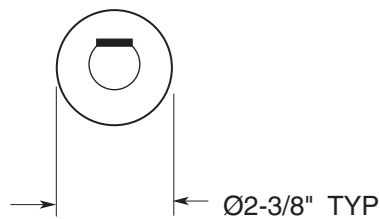

ENCORE

FEATURES:

- All brass construction.
- Available in 5 designated Sigma finishes.
- Mounting bracket and screws are supplied.

Series 01
Accessories
ROBE HOOK
ES.07RH

TOP VIEW

FRONT VIEW

SIDE VIEW

Note: Measurements are subject to change or cancellation. No responsibility is assumed for use of superseded or voided pages.