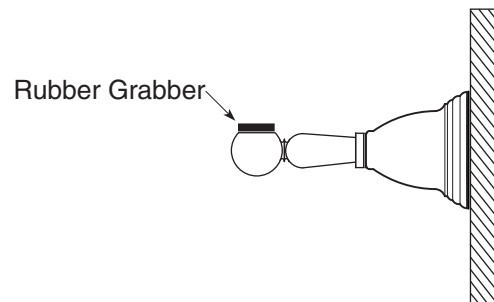

ENCORE

FEATURES:

- All brass construction.
- Available in 5 designated Sigma finishes.
- Mounting bracket and screws are supplied.

Series 01
Accessories
ROBE HOOK
ES.07RH

TOP VIEW

FRONT VIEW

SIDE VIEW

Note: Measurements are subject to change or cancellation. No responsibility is assumed for use of superseded or voided pages.