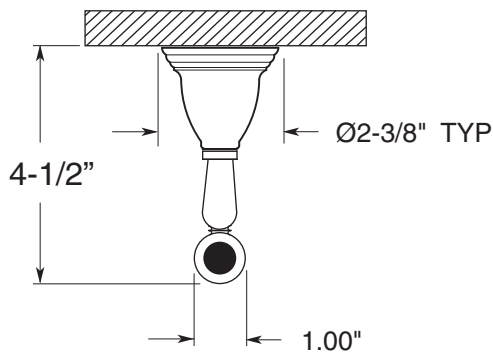

ENCORE

FEATURES:

- All brass construction.
- Available in 5 designated Sigma finishes.
- Mounting bracket and screws are supplied.

Series 01
Accessories
ROBE HOOK
ES.07RH

TOP VIEW

FRONT VIEW

SIDE VIEW

Note: Measurements are subject to change or cancellation. No responsibility is assumed for use of superseded or voided pages.