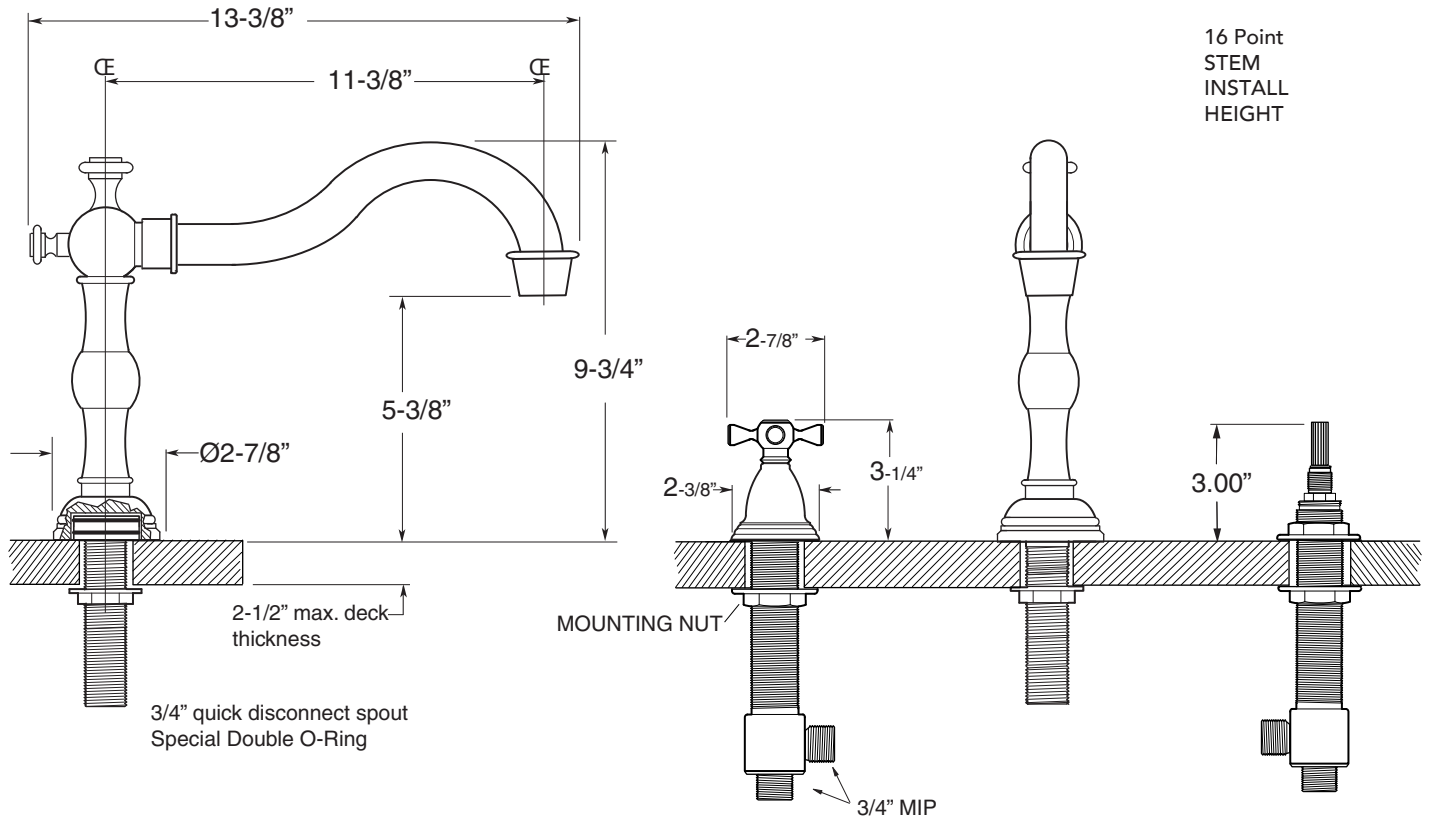

FEATURES:

- All brass construction.
- 3/4" Valve bodies with 1/4-turn ceramic disc cartridge.
- Available in 5 designated Sigma finishes.
- Certified to meet and exceed the following codes and standards:
ASME A112.18.1/CSA B125.1-2011

ENCORE

Series 02 RALEIGH Roman Tub Set with Deckmount Handshower & Diverter ES.021593

NOTE: Spout and valves install through 1-1/4" diameter holes.
Plumber to provide 3/4" supply lines to valves

NOTE: 1/2" outlet for in-line vacuum breaker (18.15.055) and 60" chrome spiral hose (18.10.016) - INCLUDED