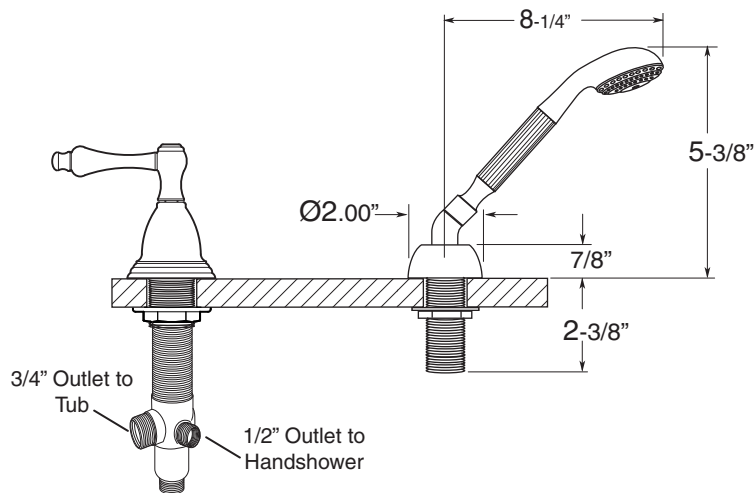

FEATURES:

- All brass construction.
- 3/4" Valve bodies with 1/4-turn ceramic disc cartridge.
- Available in 5 designated Sigma finishes.
- Certified to meet and exceed the following codes and standards:
ASME A112.18.1/CSA B125.1-2011

ENCORE

Series 02 RALEIGH Roman Tub Set with Deckmount Handshower & Diverter ES.021593

NOTE: Spout and valves install through 1-1/4" diameter holes.
Plumber to provide 3/4" supply lines to valves

NOTE: 1/2" outlet for in-line vacuum breaker (18.15.055) and 60" chrome spiral hose (18.10.016) - INCLUDED