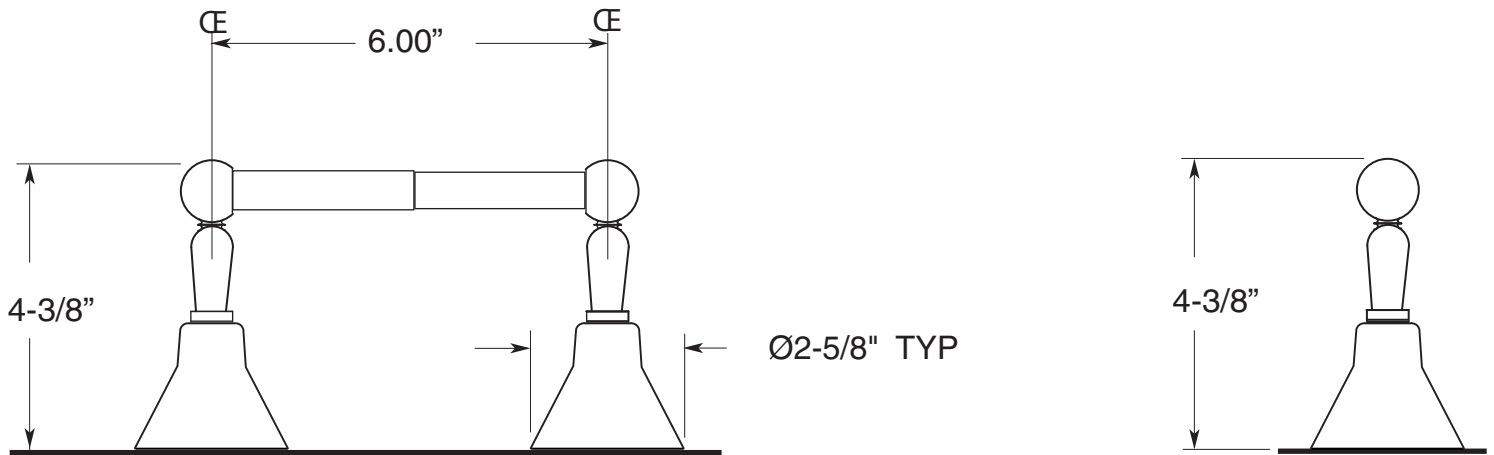

FEATURES:

- All brass construction.
- Available in 5 designated Sigma finishes.
- Mounting bracket and screws are supplied.

ENCORE

Series 03
ACCESSORIES
Paper Holder
ES.33PH

Note: Measurements are subject to change or cancellation. No responsibility is assumed for use of superseded or voided pages.