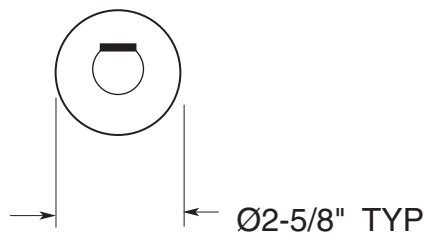

FEATURES:

- All brass construction.
- Available in 5 designated Sigma finishes.
- Mounting bracket and screws are supplied.

ENCORE

Series 03
ACCESSORIES
Robe Hook
ES.33RH

TOP VIEW

FRONT VIEW

SIDE VIEW

Note: Measurements are subject to change or cancellation. No responsibility is assumed for use of superseded or voided pages.