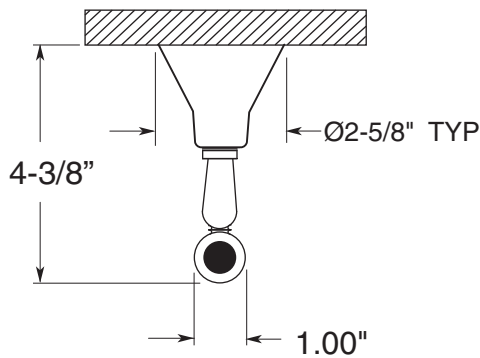

FEATURES:

- All brass construction.
- Available in 5 designated Sigma finishes.
- Mounting bracket and screws are supplied.

ENCORE

Series 03
ACCESSORIES
Robe Hook
ES.33RH

TOP VIEW

FRONT VIEW

SIDE VIEW

Note: Measurements are subject to change or cancellation. No responsibility is assumed for use of superseded or voided pages.