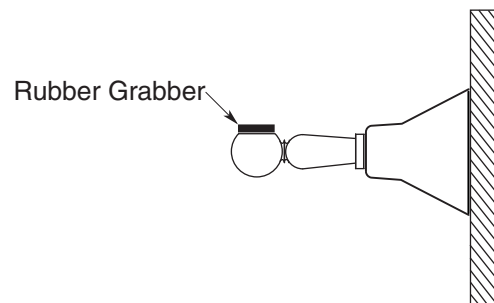

FEATURES:

- All brass construction.
- Available in 5 designated Sigma finishes.
- Mounting bracket and screws are supplied.

ENCORE

Series 03
ACCESSORIES
Robe Hook
ES.33RH

TOP VIEW

FRONT VIEW

SIDE VIEW

Note: Measurements are subject to change or cancellation. No responsibility is assumed for use of superseded or voided pages.