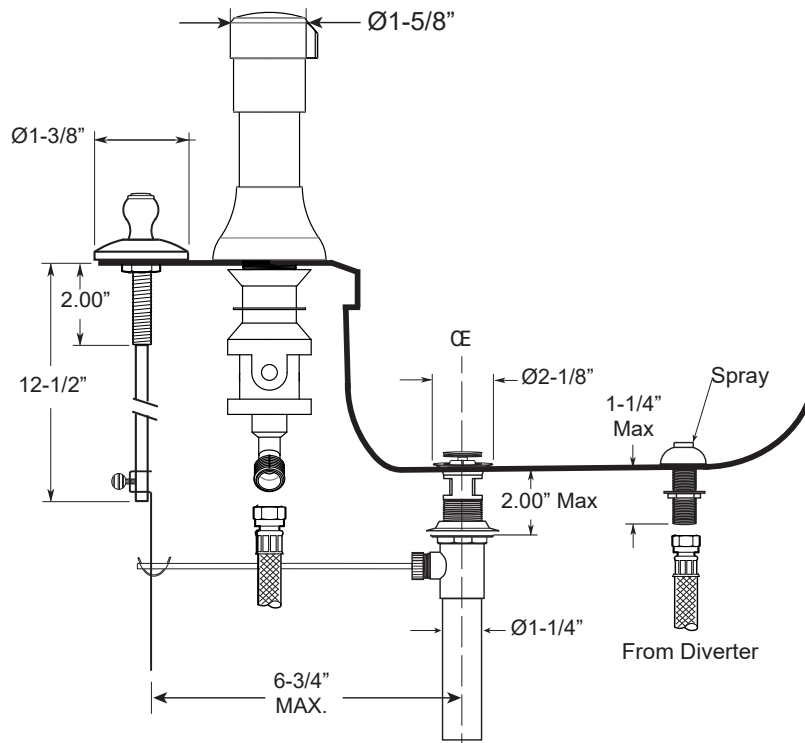

FEATURES:

- All brass construction.
- Hot & Cold valves and integral Vacuum Breaker/Diverter require 1-1/4" (max.) holes.
- Includes pop-up drain assembly with overflow. Longer ball rod available on request. P/N: APS.11.019
- Diverter controls water flow between douche spray & flushing rim.
- 1/4-turn ceramic disc valve cartridges for handles.
- Available in all finishes. Warranty varies according to finish selection.

Bidet Set with
Nuance Handles

1.003890

Front View

Side View

Note: Measurements are subject to change. No responsibility is assumed for use of superseded or voided pages.