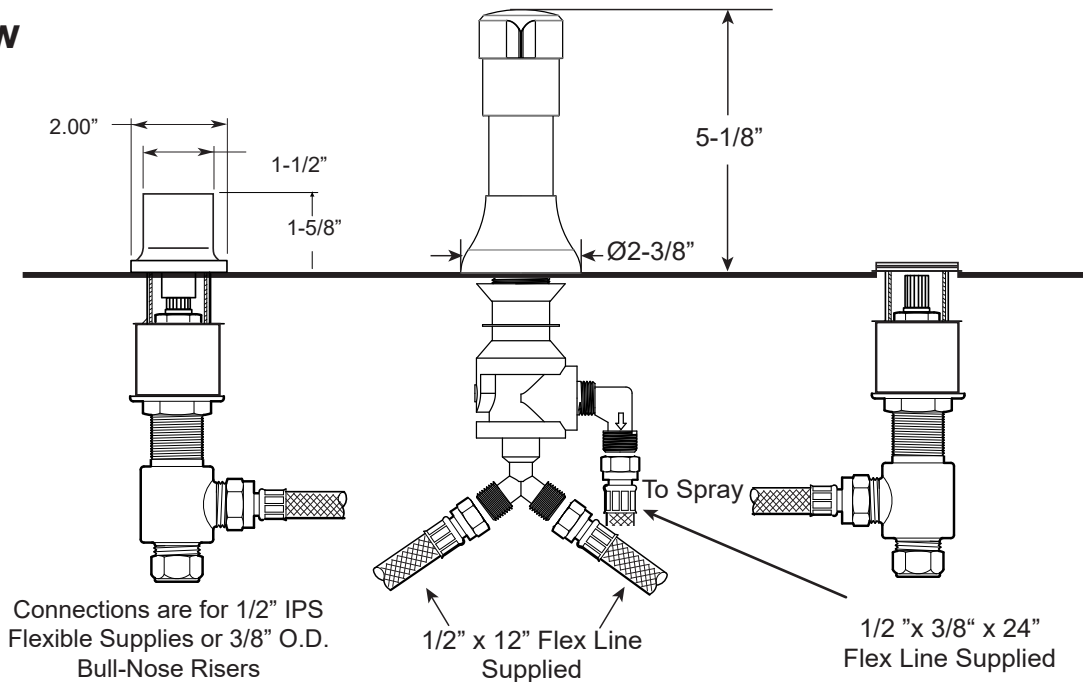

FEATURES:

- All brass construction.
- Hot & Cold valves and integral Vacuum Breaker/Diverter require 1-1/4" (max.) holes.
- Includes pop-up drain assembly with overflow. Longer ball rod available on request. P/N: APS.11.019
- Diverter controls water flow between douche spray & flushing rim.
- 1/4-turn ceramic disc valve cartridges for handles.
- Available in all finishes. Warranty varies according to finish selection.

Bidet Set with
Nuance Handles

1.003890

Front View

Side View

Note: Measurements are subject to change. No responsibility is assumed for use of superseded or voided pages.