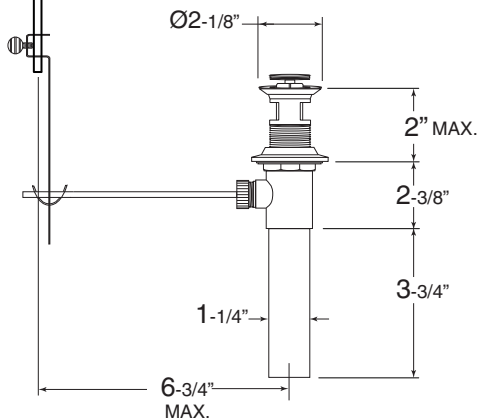

ENCORE

Series 03 MELROSE

4" Centerset Lavatory

ES.033404

FEATURES:

- All brass construction.
- Includes pop-up drain assembly with overflow
- Water savings 1.5 GPM low-flow aerator is standard.
- Available in 5 designated Sigma finishes
- Maximum deck thickness: 3/4"
- Replacement cartridge: 18.30.029-cold, 18.30.030-hot
- Meets: ASME A112.18.1/CSA B125.1-2011

NOTE: Install through 1-1/4" Diameter Holes.

Connections are for 1/2" IPS Flexible Supplies or 3/8" O.D. Bull-Nose Risers

Note: Measurements are subject to change or cancellation. No responsibility is assumed for use of superseded or voided pages.