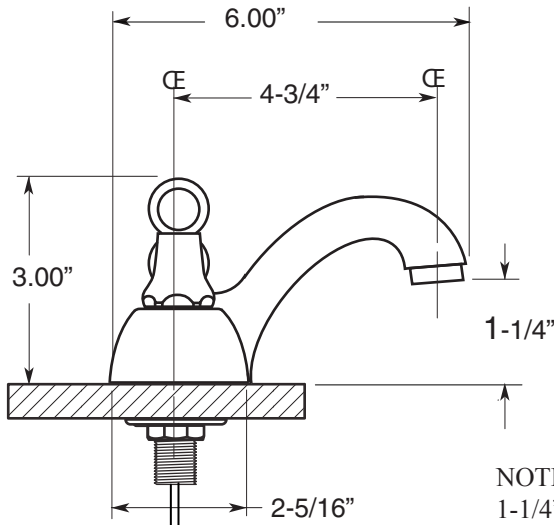

ENCORE

Series 03 MELROSE

4" Centerset Lavatory

ES.033404

FEATURES:

- All brass construction.
- Includes pop-up drain assembly with overflow
- Water savings 1.5 GPM low-flow aerator is standard.
- Available in 5 designated Sigma finishes
- Maximum deck thickness: 3/4"
- Replacement cartridge: 18.30.029-cold, 18.30.030-hot
- Meets: ASME A112.18.1/CSA B125.1-2011

NOTE: Install through 1-1/4" Diameter Holes.

Connections are for 1/2" IPS Flexible Supplies or 3/8" O.D. Bull-Nose Risers

Note: Measurements are subject to change or cancellation. No responsibility is assumed for use of superseded or voided pages.