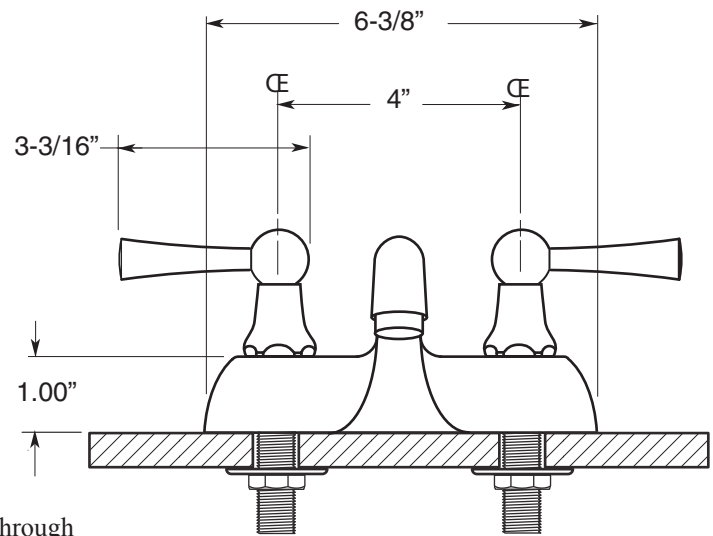

ENCORE

Series 03 MELROSE

4" Centerset Lavatory

ES.033404

FEATURES:

- All brass construction.
- Includes pop-up drain assembly with overflow
- Water savings 1.5 GPM low-flow aerator is standard.
- Available in 5 designated Sigma finishes
- Maximum deck thickness: 3/4"
- Replacement cartridge: 18.30.029-cold, 18.30.030-hot
- Meets: ASME A112.18.1/CSA B125.1-2011

NOTE: Install through 1-1/4" Diameter Holes.

Connections are for 1/2" IPS Flexible Supplies or 3/8" O.D. Bull-Nose Risers

Note: Measurements are subject to change or cancellation. No responsibility is assumed for use of superseded or voided pages.